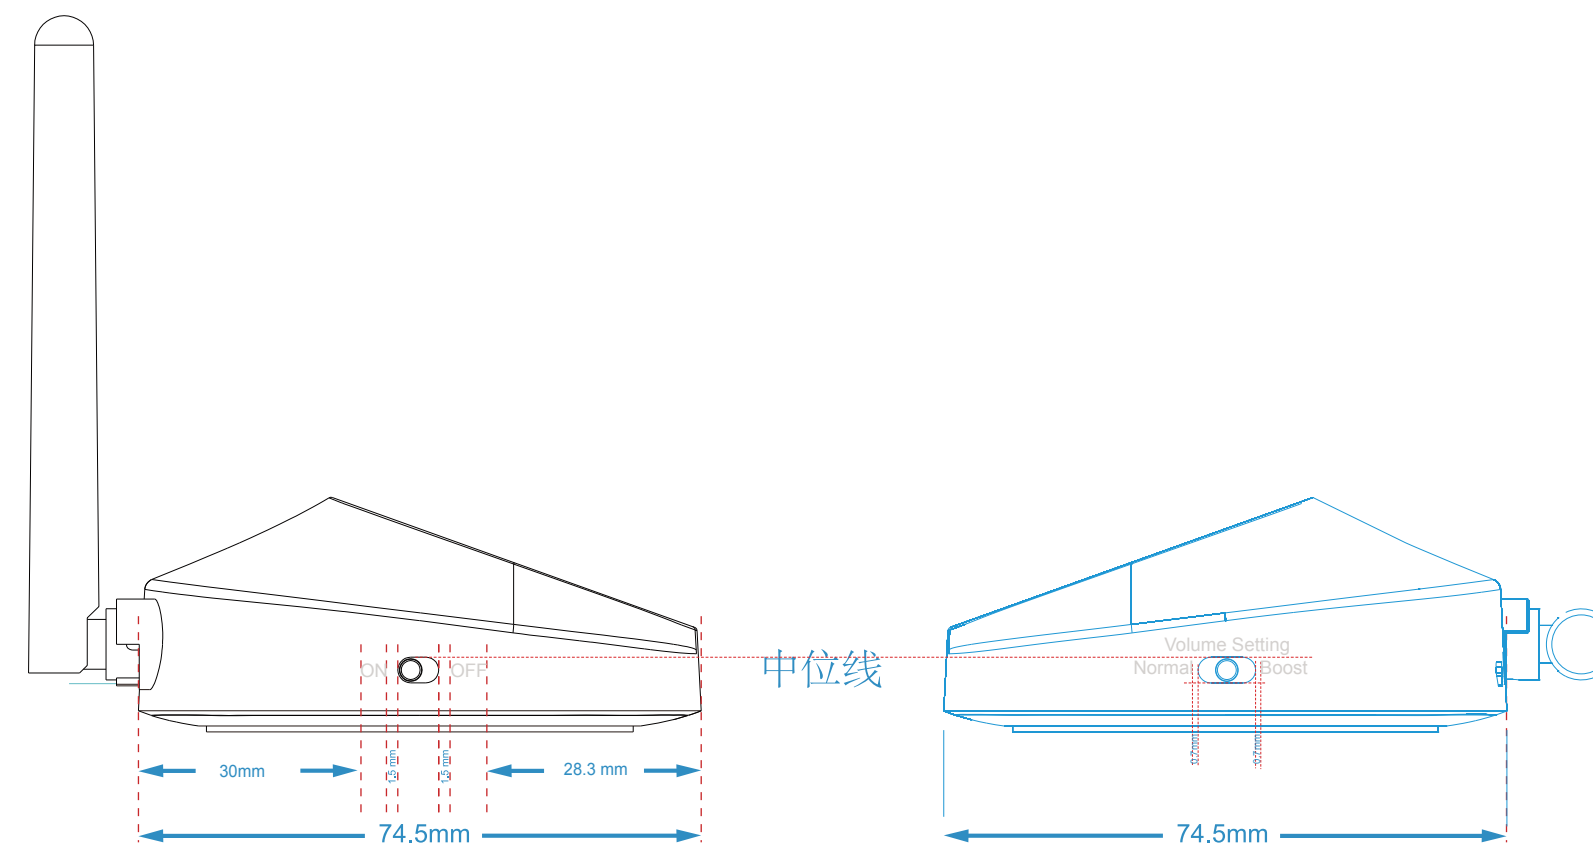

Comfirm Date:

01

02

Color:Pantone Cool Gray 2c

size:60.657 x 14.382 mm

Color:Pantone Cool Gray 2c

Color:Pantone Cool Gray 2c

Scale: 1:1