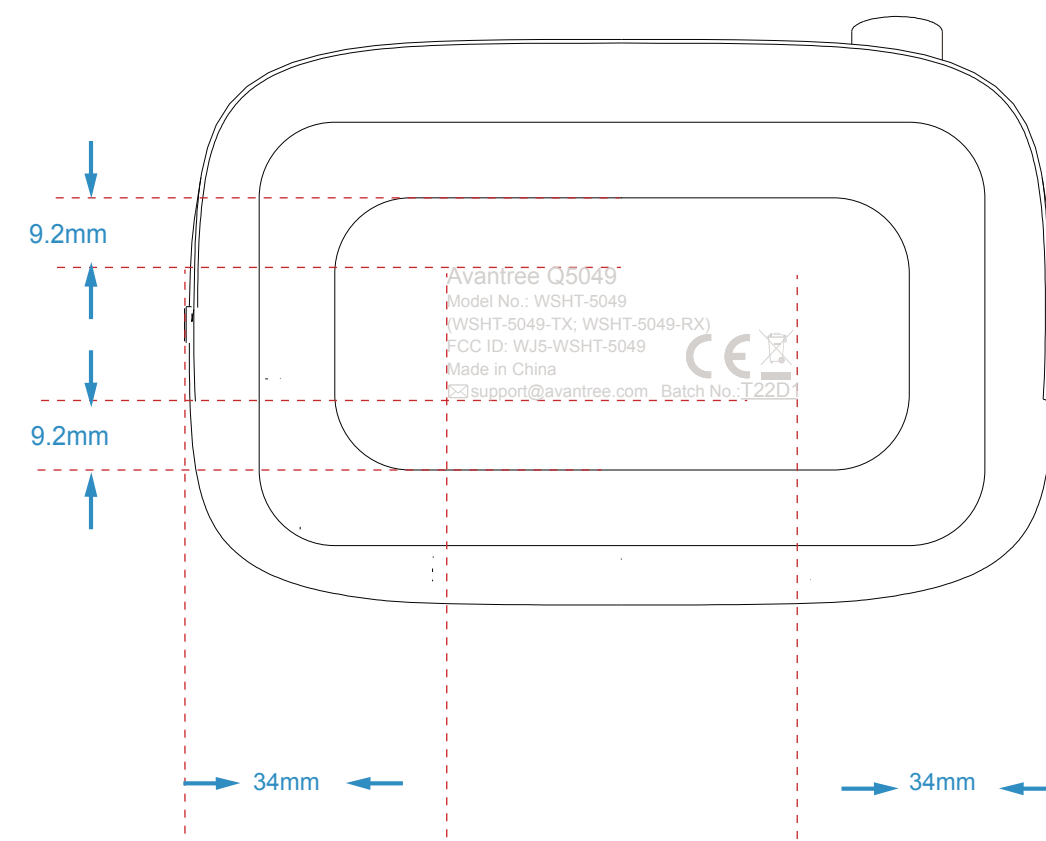

Comfirm Date:

01

02

Color:Pantone Cool Gray 2c

size:60.657 x 14.382 mm

Color:Pantone Cool Gray 2c

Color:Pantone Cool Gray 2c

Scale: 1:1