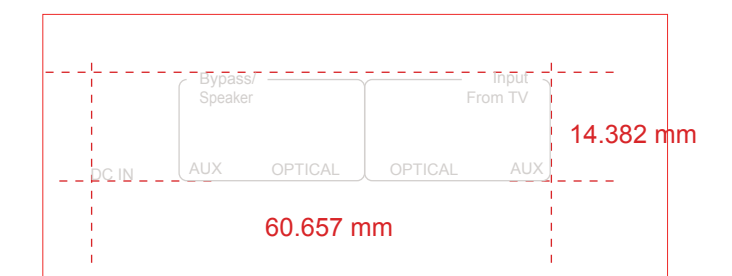

Comfirm Date:

01

02

Color:Pantone Cool Gray 2c

size:60.657 x 14.382 mm

Color:Pantone Cool Gray 2c

Color:Pantone Cool Gray 2c

Scale: 1:1