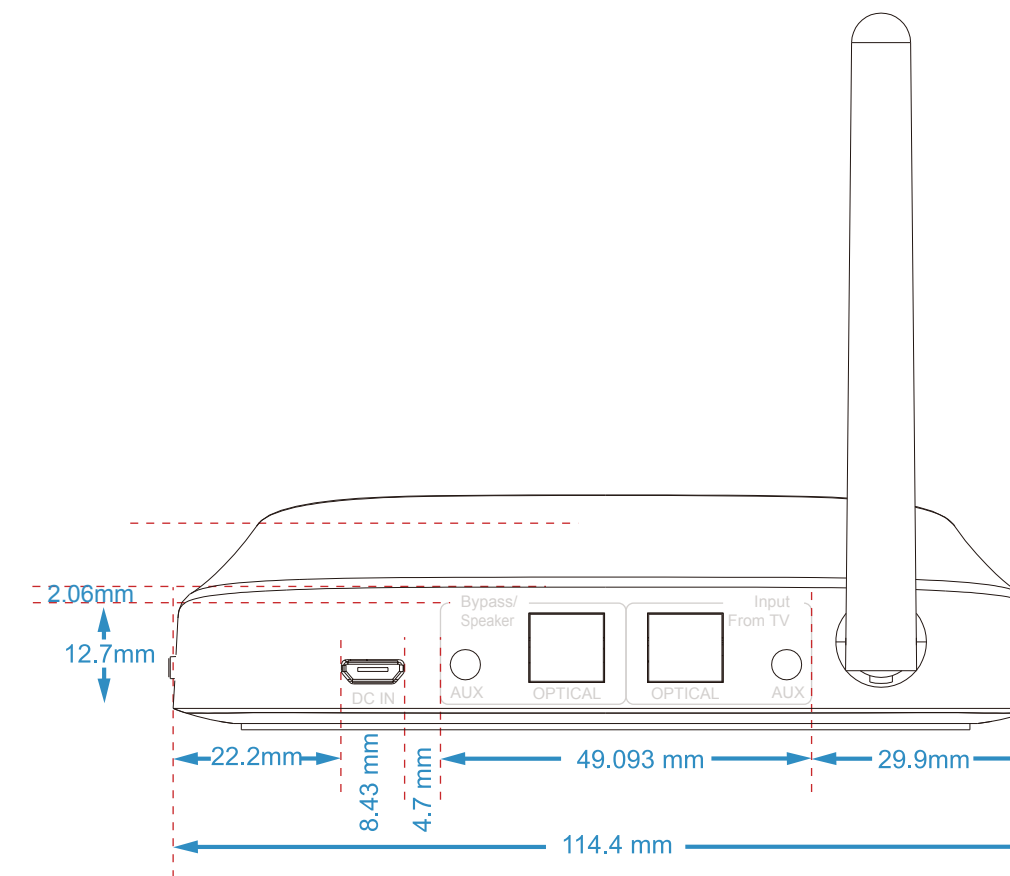

Comfirm Date:

01

02

Color:Pantone Cool Gray 2c

size:60.657 x 14.382 mm

Color:Pantone Cool Gray 2c

Color:Pantone Cool Gray 2c

Scale: 1:1