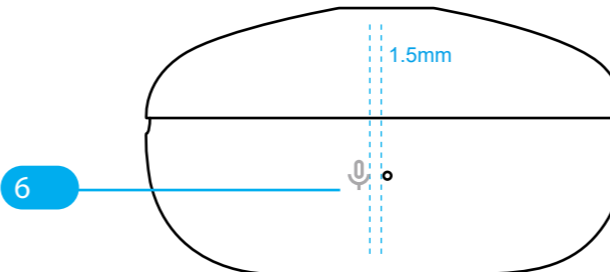

Top

Left Earbud

Right Earbud

Front

Bottom

Graphics artwork(scaled 1:1)

1		32mm
2	Hear Assist	13.8mm (width), 13.7mm (height)
3	Avantree AcuEar Pebble Item No.: PHA-126M FCC ID: WJ5-PHA-126M Input: 5V/0.5-2A Made in China support@avantree.com Batch No. 24D1	40mm
4		8.65mm
5		8.65mm
6		2.9mm

Features

Part	Color	Comment
1 正面效果	/	Engraved
2 打开盒内效果	Pantone Cool Gray 6C	丝印
3 底面效果	Pantone Cool Gray 6C	丝印
4 耳机效果	Pantone Cool Gray 9C	丝印
5 耳机效果	Pantone Cool Gray 9C	丝印
6 侧面效果	Pantone Cool Gray 6C	丝印

PGD Product Graphics Document

Date:2024.03.06

Version: Z-PNT1-126M-V1

Dimensions: MM(1:1 Scale on A3)

Designed by:
Allen