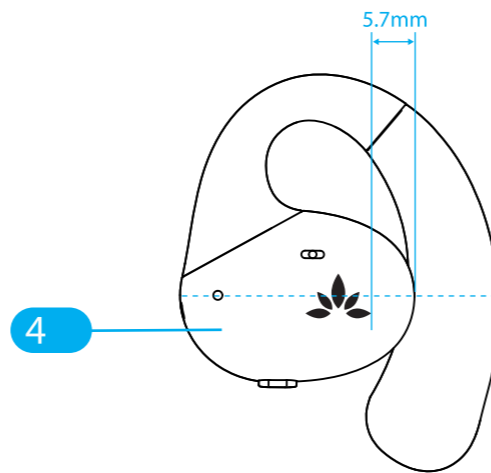

Top

Left Earbud

Right Earbud

Front

Bottom

Graphics artwork(scaled 1:1)

1		32mm
2	Hear Assist	13.8mm (width), 13.7mm (height)
3	Avantree AcuEar Pebble Item No.: PHA-126M FCC ID: WJ5-PHA-126M Input: 5V/0.5-2A Made in China support@avantree.com Batch No. 24D1	40mm
4		8.65mm
5		8.65mm
6		2.9mm

Features

Part	Color	Comment
1 正面效果	/	Engraved
2 打开盒内效果	Pantone Cool Gray 6C	丝印
3 底面效果	Pantone Cool Gray 6C	丝印
4 耳机效果	Pantone Cool Gray 9C	丝印
5 耳机效果	Pantone Cool Gray 9C	丝印
6 侧面效果	Pantone Cool Gray 6C	丝印

PGD Product Graphics Document

Date:2024.03.06

Version: Z-PNT1-126M-V1

Dimensions: MM(1:1 Scale on A3)

Designed by:
Allen