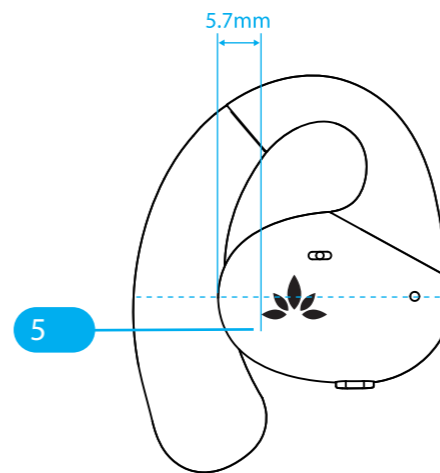

Top

Left Earbud

Right Earbud

Front

Bottom

Graphics artwork(scaled 1:1)

1		32mm
2	Hear Assist	13.8mm (width), 13.7mm (height)
3	Avantree AcuEar Pebble Item No.: PHA-126M FCC ID: WJ5-PHA-126M Input: 5V/0.5-2A Made in China support@avantree.com Batch No. 24D1	40mm
4		8.65mm
5		8.65mm
6		2.9mm

Features

Part	Color	Comment
1 正面效果	/	Engraved
2 打开盒内效果	Pantone Cool Gray 6C	丝印
3 底面效果	Pantone Cool Gray 6C	丝印
4 耳机效果	Pantone Cool Gray 9C	丝印
5 耳机效果	Pantone Cool Gray 9C	丝印
6 侧面效果	Pantone Cool Gray 6C	丝印

PGD Product Graphics Document

Date:2024.03.06

Version: Z-PNT1-126M-V1

Dimensions: MM(1:1 Scale on A3)

Designed by:
Allen