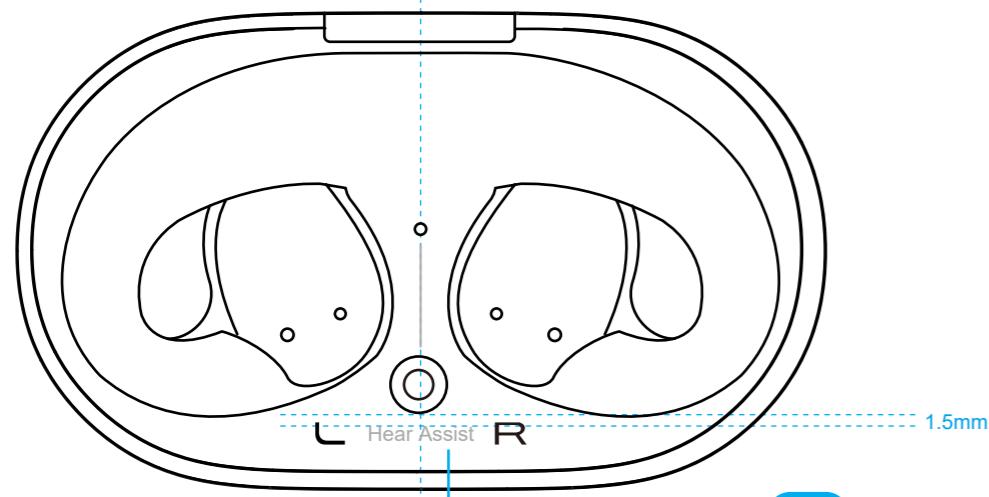

Top

Left Earbud

Right Earbud

Front

Bottom

Graphics artwork(scaled 1:1)

1		32mm
2	Hear Assist	13.8mm (width), 13.7mm (height)
3	Avantree AcuEar Pebble Item No.: PHA-126M FCC ID: WJ5-PHA-126M Input: 5V/0.5-2A Made in China support@avantree.com Batch No. 24D1	40mm
4		8.65mm
5		8.65mm
6		2.9mm

Features

Part	Color	Comment
1 正面效果	/	Engraved
2 打开盒内效果	Pantone Cool Gray 6C	丝印
3 底面效果	Pantone Cool Gray 6C	丝印
4 耳机效果	Pantone Cool Gray 9C	丝印
5 耳机效果	Pantone Cool Gray 9C	丝印
6 侧面效果	Pantone Cool Gray 6C	丝印

PGD Product Graphics Document

Date:2024.03.06

Version: Z-PNT1-126M-V1

Dimensions: MM(1:1 Scale on A3)

Designed by:
Allen