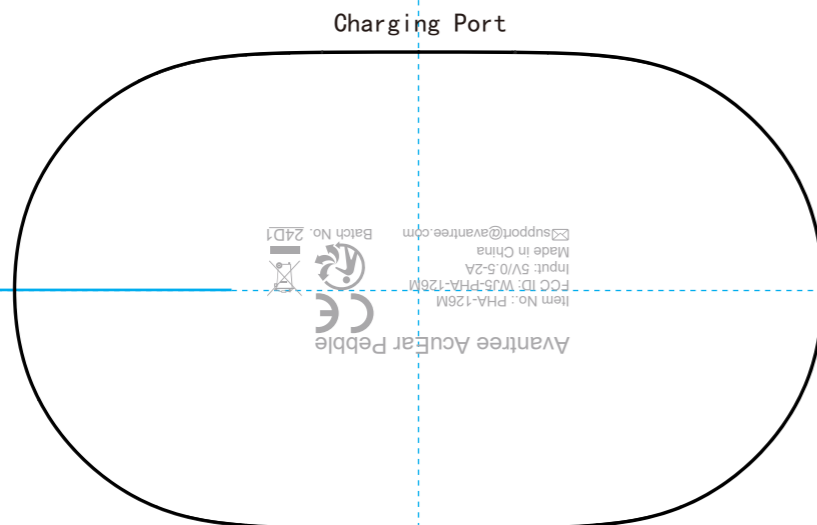

Top

Left Earbud

Right Earbud

Front

Bottom

Graphics artwork(scaled 1:1)

1		32mm
2	Hear Assist	13.8mm (width), 13.7mm (height)
3	Avantree AcuEar Pebble Item No.: PHA-126M FCC ID: WJ5-PHA-126M Input: 5V/0.5-2A Made in China support@avantree.com Batch No. 24D1	40mm
4		8.65mm
5		8.65mm
6		2.9mm

Features

Part	Color	Comment
1 正面效果	/	Engraved
2 打开盒内效果	Pantone Cool Gray 6C	丝印
3 底面效果	Pantone Cool Gray 6C	丝印
4 耳机效果	Pantone Cool Gray 9C	丝印
5 耳机效果	Pantone Cool Gray 9C	丝印
6 侧面效果	Pantone Cool Gray 6C	丝印

PGD Product Graphics Document

Date:2024.03.06

Version: Z-PNT1-126M-V1

Dimensions: MM(1:1 Scale on A3)

Designed by:
Allen