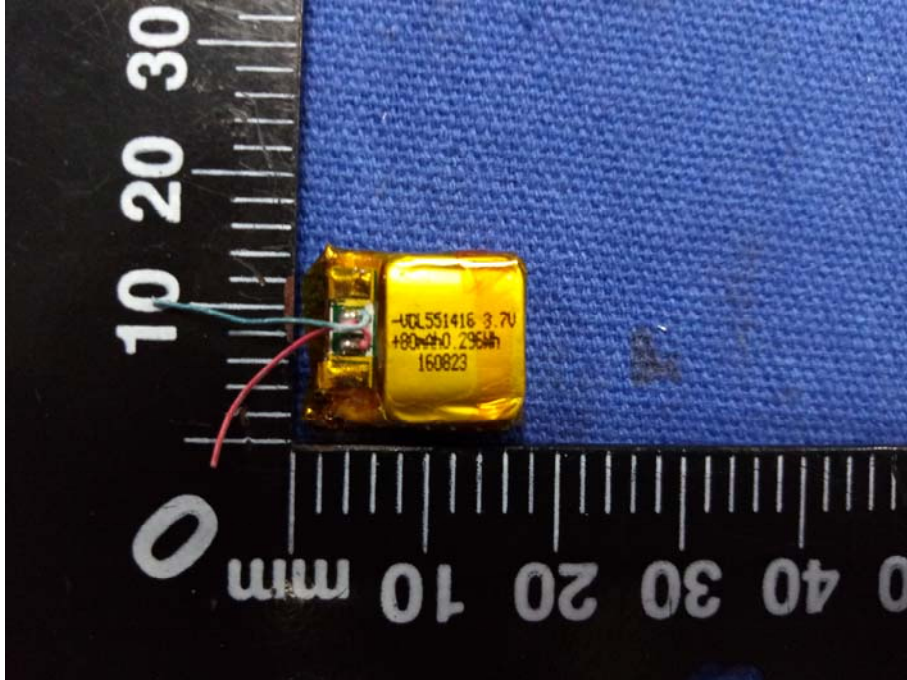

FCC ID: WJ5-HS132  
EUT INTERNAL PHOTOGRAPHS

EUT –Uncovered View

EUT –PCB View

EUT –Battery View

EUT -PBC View

Antenna Location

EUT –PCB View