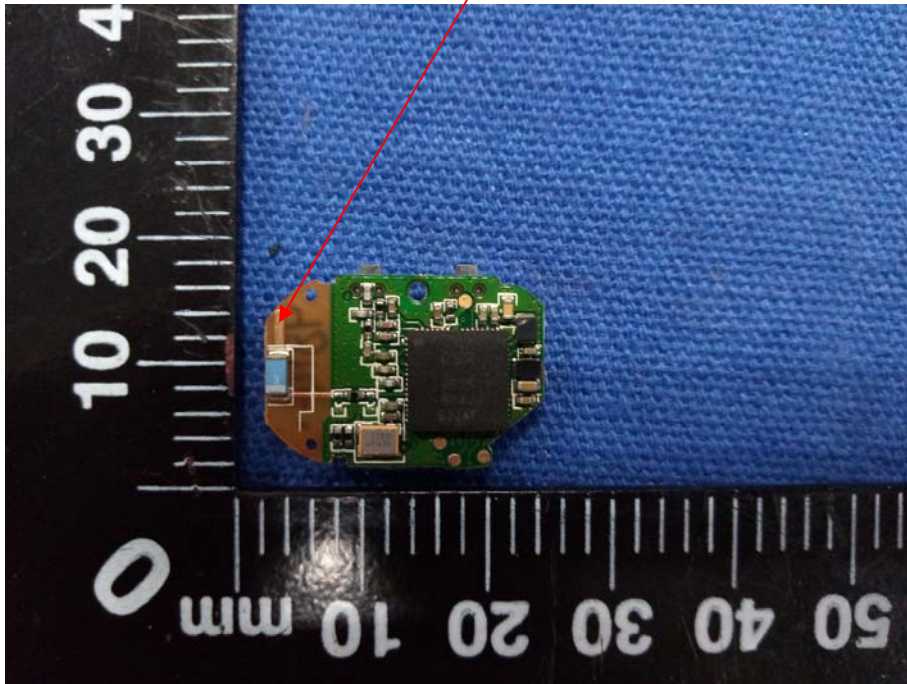

FCC ID: WJ5-HS132  
EUT INTERNAL PHOTOGRAPHS

EUT –Uncovered View

EUT –PCB View

EUT –Battery View

EUT -PBC View

Antenna Location

EUT –PCB View