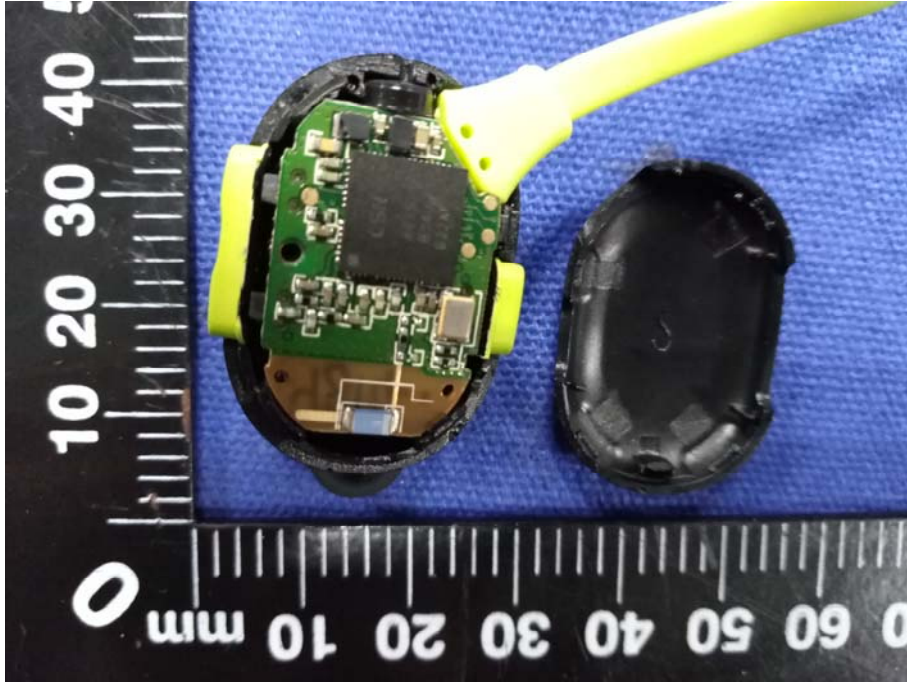

FCC ID: WJ5-HS132  
EUT INTERNAL PHOTOGRAPHS

EUT –Uncovered View

EUT –PCB View

EUT –Battery View

EUT -PBC View

Antenna Location

EUT –PCB View