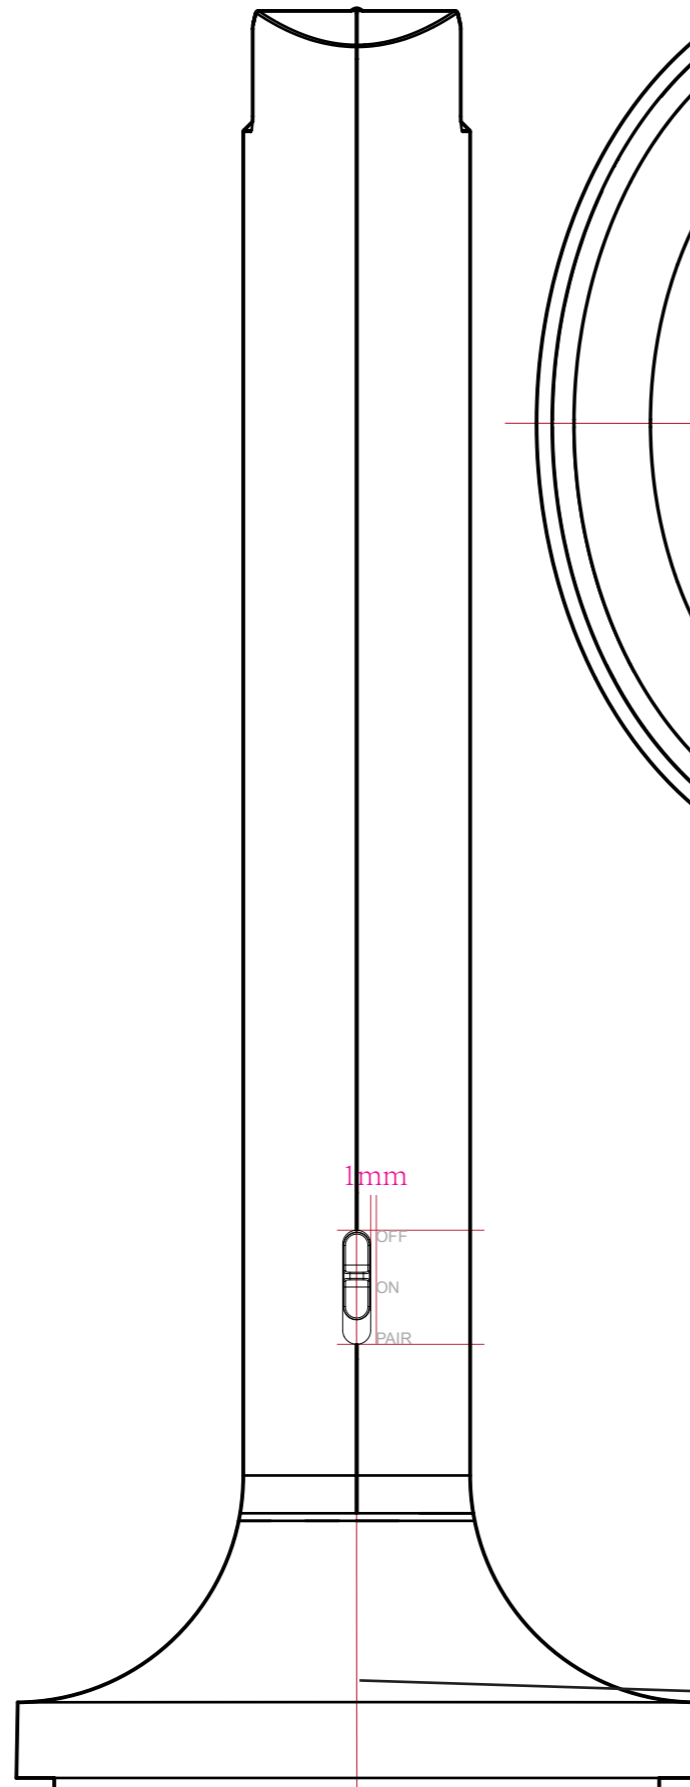

Product

Z-PNT1-6190-TC6190-V1

Logo:

Avantree

Date:

2020. 09. 03

Version:

V1

Comfirm Date:

LOCK

MIC

AUX

OPT

MIC

AUX

OPT

112.889mm

OFF

ON

PAIR

4.593mm

15.09mm

DC IN

13.683mm

Avantree Opera
Model No.: BTHT-6190
Input: 5V=0.5-2A
FCC ID: WJ5-BTHS-AS90-C
FCC ID: WJ5-BTTC-6190
Made in China
Batch No. T20J1
support@avantree.com

21.9mm

31.2mm

PANTONE Gool Gray 6C

Avantree 3.5mm 移印

23.4mm

PANTONE Gool Gray 9C

Scale: 1:1