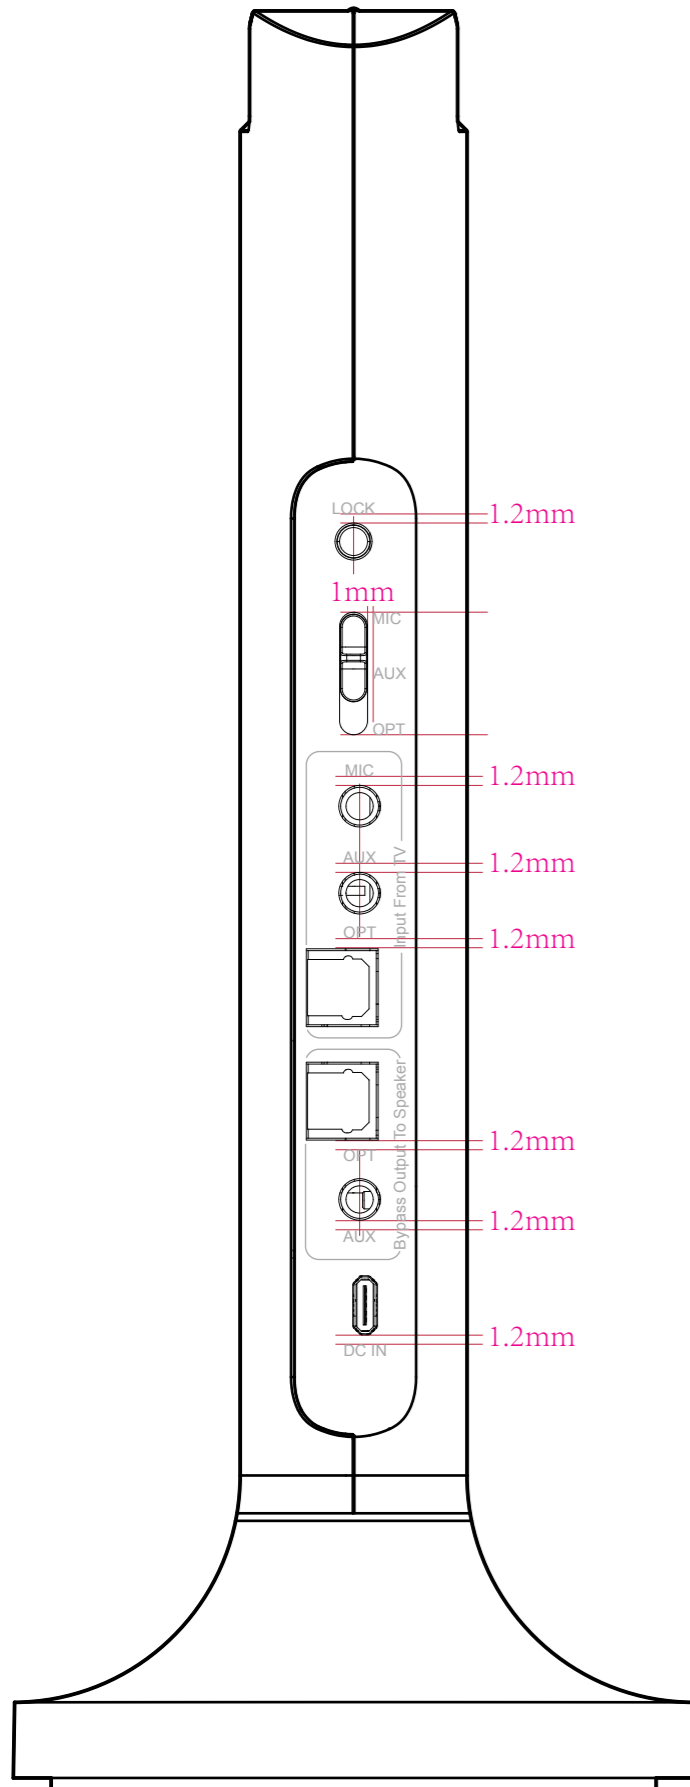

Product

Z-PNT1-6190-TC6190-V1

Logo:

Avantree

Date:

2020. 09. 03

Version:

V1

Comfirm Date:

LOCK

MIC

AUX

OPT

MIC

AUX

OPT

112.889mm

OFF

ON

PAIR

4.593mm

15.09mm

DC IN

13.683mm

Avantree Opera
Model No.: BTHT-6190
Input: 5V=0.5-2A
FCC ID: WJ5-BTHS-AS90-C
FCC ID: WJ5-BTTC-6190
Made in China
Batch No. T20J1
support@avantree.com

21.9mm

31.2mm

PANTONE Gool Gray 6C

Avantree 3.5mm 移印

23.4mm

PANTONE Gool Gray 9C

Scale: 1:1