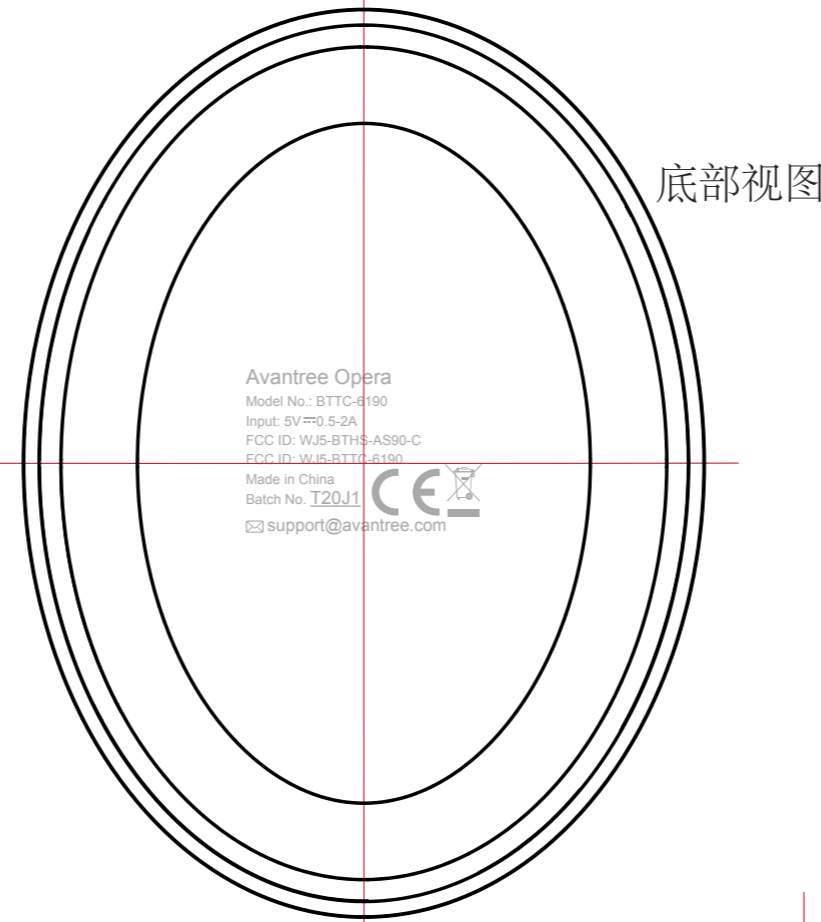

Product

Z-PNT1-6190-TC6190-V1

Logo:

Avantree

Date:

2020. 09. 03

Version:

V1

Comfirm Date:

LOCK

MIC

AUX

OPT

MIC

AUX

OPT

112.889mm

OFF

ON

PAIR

4.593mm

15.09mm

DC IN

13.683mm

Avantree Opera
Model No.: BTHT-6190
Input: 5V=0.5-2A
FCC ID: WJ5-BTHS-AS90-C
FCC ID: WJ5-BTTC-6190
Made in China
Batch No. T20J1
support@avantree.com

21.9mm

31.2mm

PANTONE Gool Gray 6C

Avantree 3.5mm 移印

23.4mm

PANTONE Gool Gray 9C

Scale: 1:1