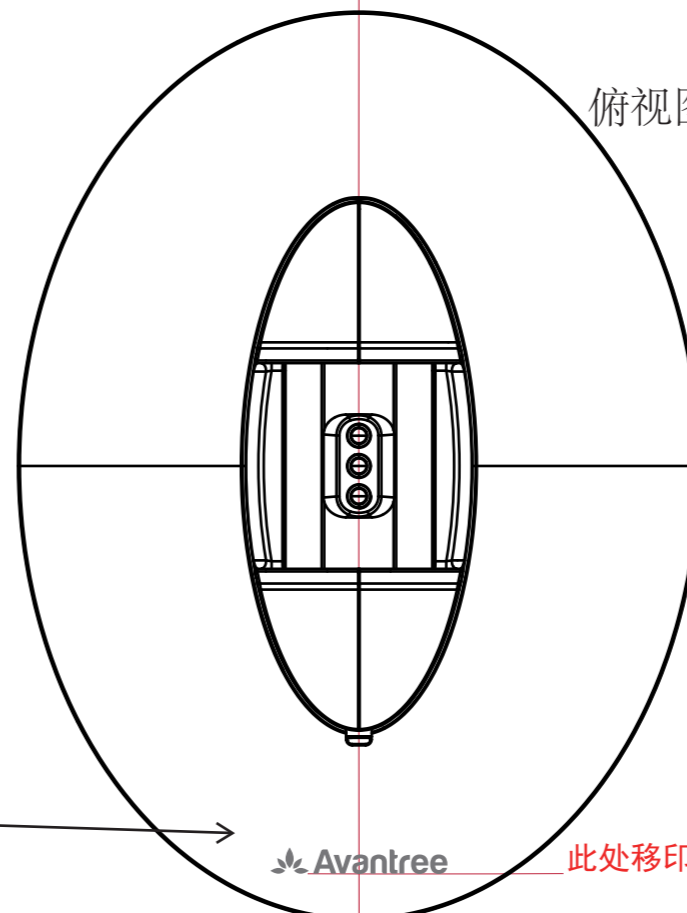

Product

Z-PNT1-6190-TC6190-V1

Logo:

Avantree

Date:

2020. 09. 03

Version:

V1

Comfirm Date:

LOCK

MIC

AUX

OPT

MIC

AUX

OPT

112.889mm

OFF

ON

PAIR

4.593mm

15.09mm

DC IN

13.683mm

Avantree Opera
Model No.: BTHT-6190
Input: 5V=0.5-2A
FCC ID: WJ5-BTHS-AS90-C
FCC ID: WJ5-BTTC-6190
Made in China
Batch No. T20J1
support@avantree.com

21.9mm

31.2mm

PANTONE Gool Gray 6C

Avantree 3.5mm 移印

23.4mm

PANTONE Gool Gray 9C

Scale: 1:1