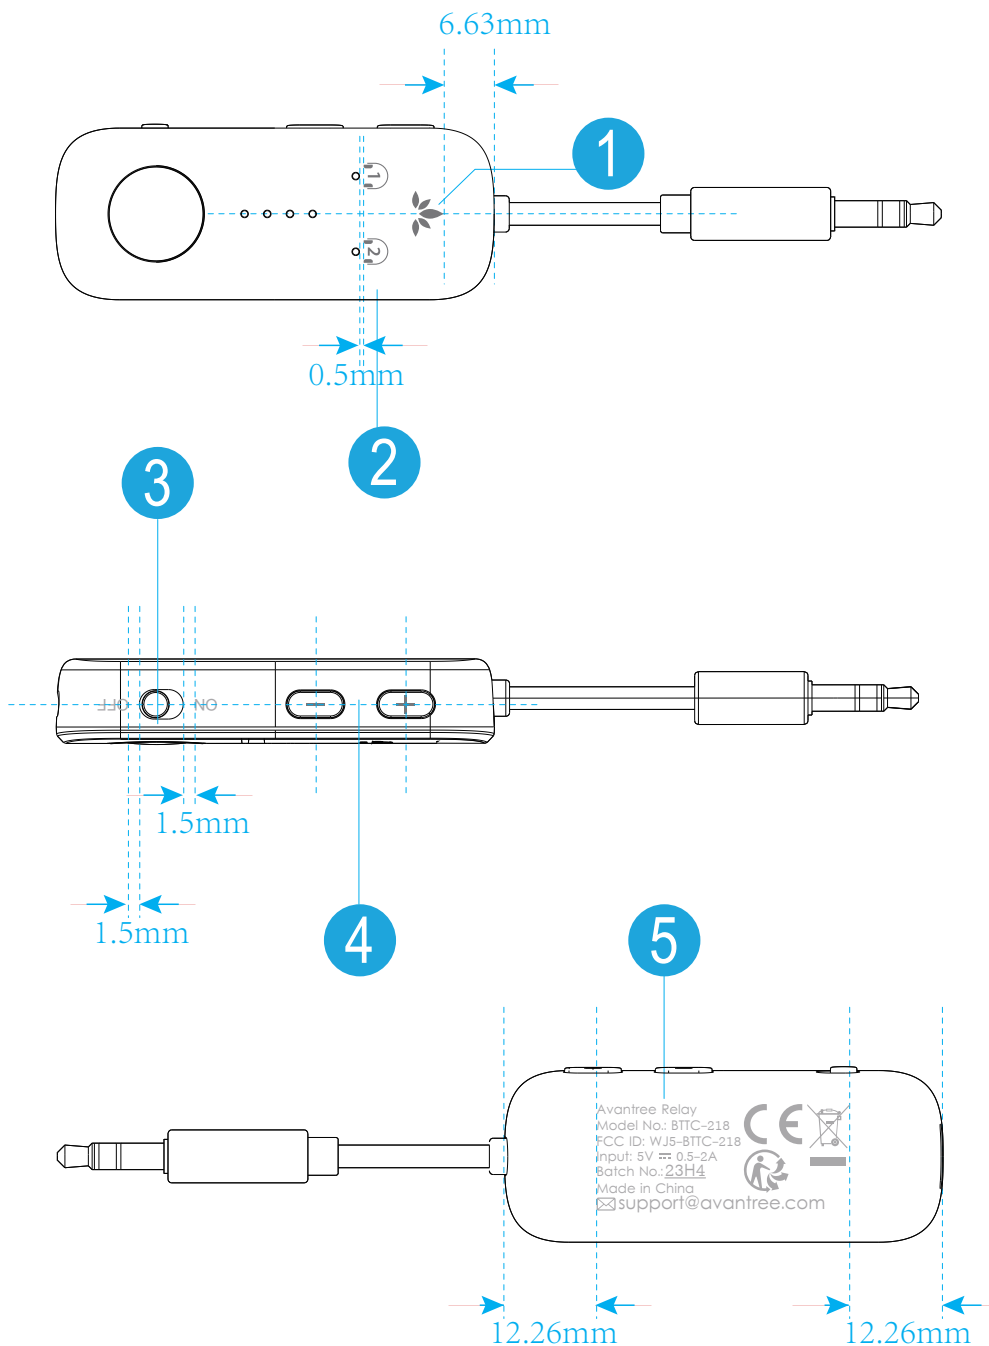

1 : 1

1

2

3

4

5

Features

Part	Color	Comment
1	Avantree logo	Pantone Cool Gray 9C 丝印
2	按键丝印	Pantone Cool Gray 9C 丝印
3	按键丝印	Pantone Cool Gray 6C 丝印
4	按键压印	0.2mm压印在按键上
5	背面丝印	Pantone Cool Gray 6C 丝印

PGD Product Graphics Document

Date: 2023.7.18

Version: Z-PNT1-TC218-V0

Dimensions: MM(1:1 Scale on A4)

Designed by: Amber