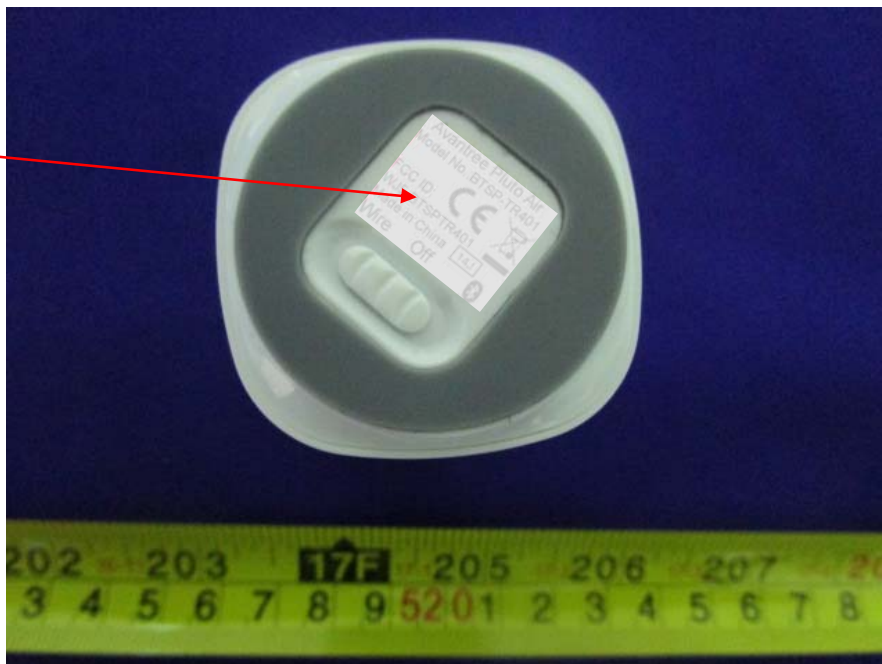

EXHIBIT A - FCC ID LABELING AND LOCATION

FCC ID Label

Proposed FCC ID Label Location

Label Here

The label shown shall be permanently affixed at a conspicuous location on the device and be readily visible to the user at the time purchase (Labeling requirements per 2.925)