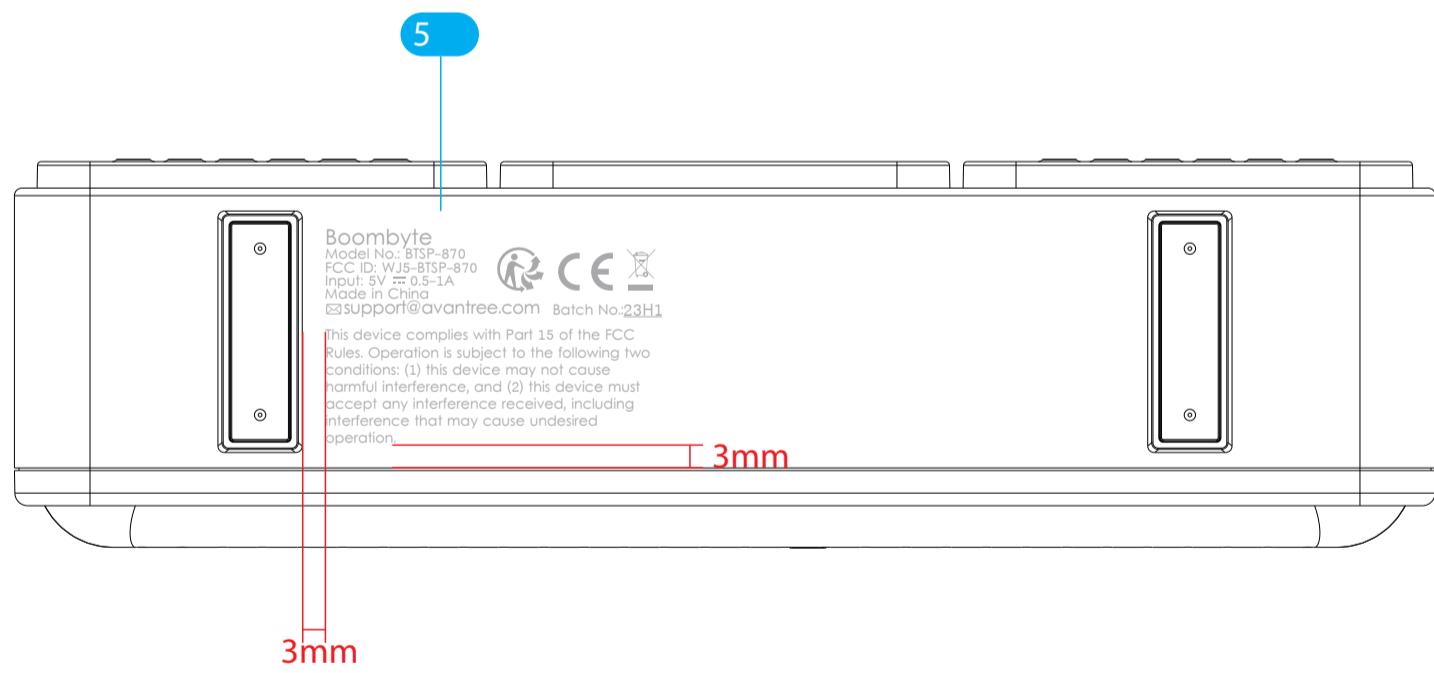

顶部的旋转按钮的颜色和材质都需要和喇叭处的处理保持一致。

Graphics artwork(scaled 1:1)

Part	Size	Color
1 <TUNE> 1 2 3 4 5 TUNE> 6 7 8 9 0 MODE FM <SEEK> > <SEEK>	24.10 x 74.09 mm	Pantone Cool Gray 4C
2 	30.21 x 20.75 mm	Pantone Cool Gray 6C
3 	30 x 4.25 mm	Pantone Cool Gray 9C
4 DC IN USB SD Card	52.54 x 5.84 mm	Pantone Cool Gray 6C
5 Boombyte Model No.: 813P-870 FCC ID: WJS-813P-870 Input: 5V ⚡ 0.5-1A Made in China @support@avantree.com Batch No.23H1 This device complies with Part 15 of the FCC Rules. Operation is subject to the following two conditions: (1) this device may not cause harmful interference, and (2) this device must accept any interference received, including interference that may cause undesired operation.	221 x 45 mm	Pantone Cool Gray 6C

PGD Product Graphics Document

Date:2023.09.18

Version: Z-PNT1-870-V0

Dimensions: MM(1:1 Scale on 540 x 425mm)

Designed by:Allen