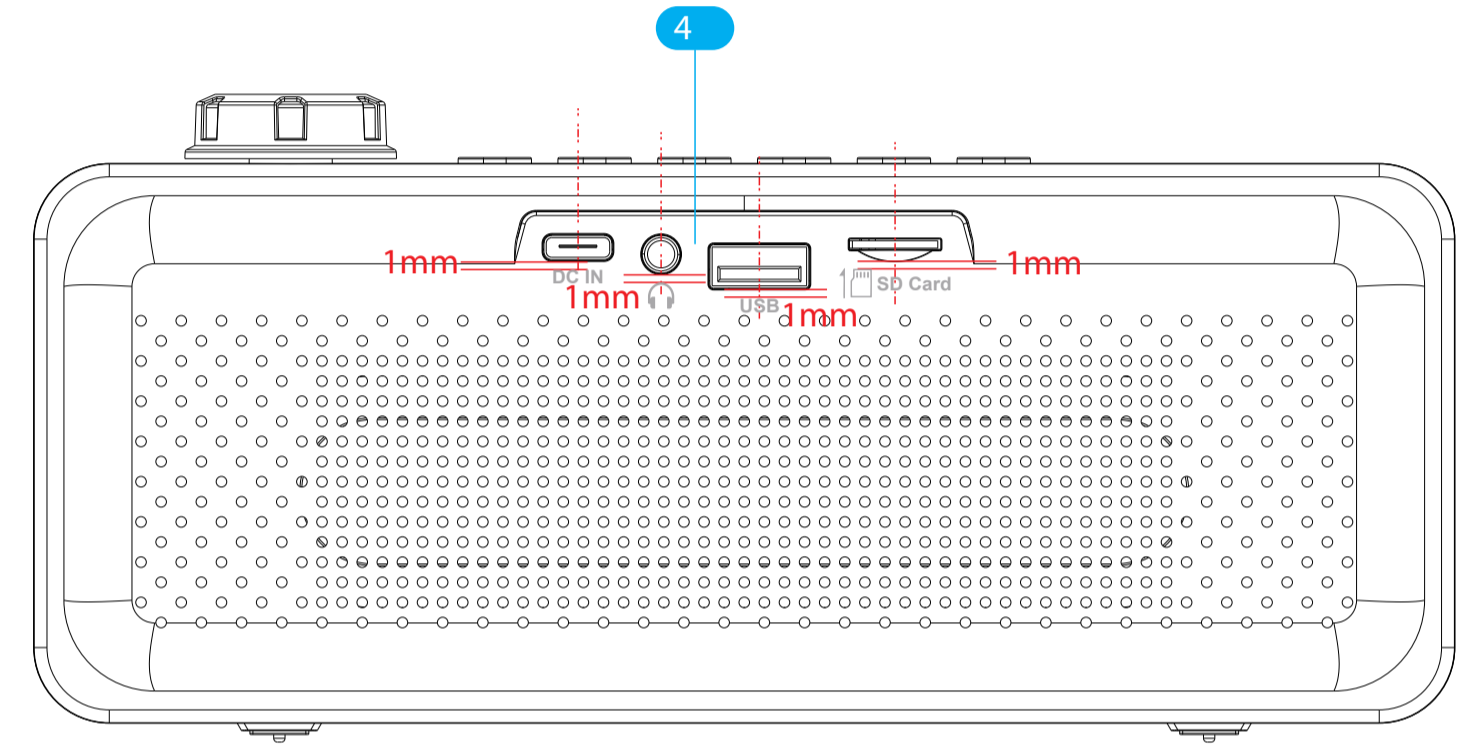

顶部的旋转按钮的颜色和材质都需要和喇叭处的处理保持一致。

Graphics artwork(scaled 1:1)

Part	Size	Color
1 <TUNE> 1 2 3 4 5 TUNE> 6 7 8 9 0 MODE FM <SEEK> > <SEEK>	24.10 x 74.09 mm	Pantone Cool Gray 4C
2 	30.21 x 20.75 mm	Pantone Cool Gray 6C
3 	30 x 4.25 mm	Pantone Cool Gray 9C
4 DC IN USB SD Card	52.54 x 5.84 mm	Pantone Cool Gray 6C
5 Boombyte Model No.: 813P-870 FCC ID: WJS-813P-870 Input: 5V ⚡ 0.5-1A Made in China @support@avantree.com Batch No.23H1 This device complies with Part 15 of the FCC Rules. Operation is subject to the following two conditions: (1) this device may not cause harmful interference, and (2) this device must accept any interference received, including interference that may cause undesired operation.	221 x 45 mm	Pantone Cool Gray 6C

PGD Product Graphics Document

Date:2023.09.18

Version: Z-PNT1-870-V0

Dimensions: MM(1:1 Scale on 540 x 425mm)

Designed by:Allen