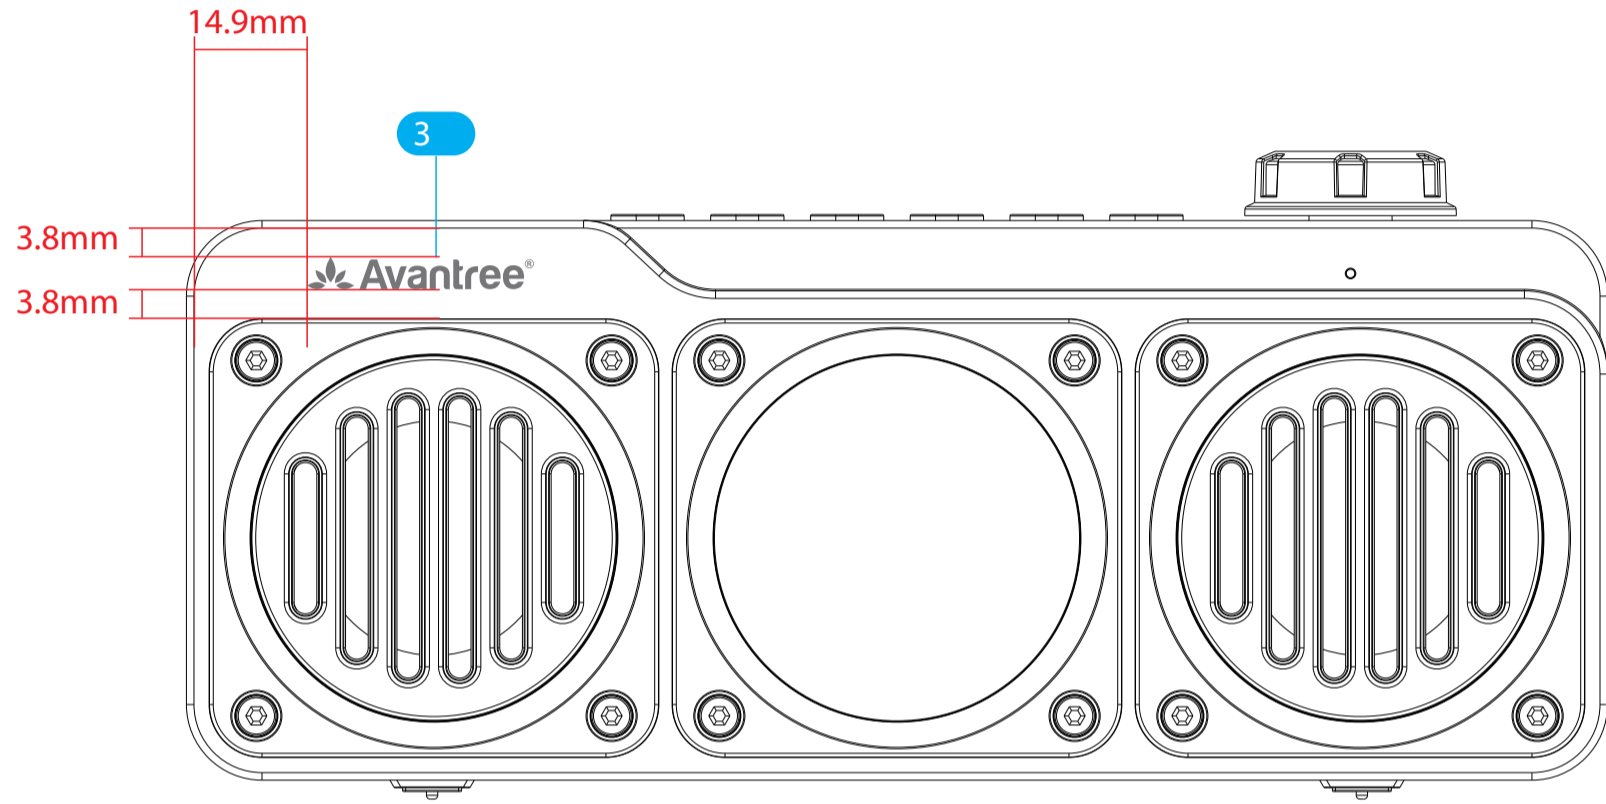

顶部的旋转按钮的颜色和材质都需要和喇叭处的处理保持一致。

Graphics artwork(scaled 1:1)

Part	Size	Color
1 <TUNE> 1 2 3 4 5 TUNE> 6 7 8 9 0 MODE FM <SEEK> > <SEEK>	24.10 x 74.09 mm	Pantone Cool Gray 4C
2 	30.21 x 20.75 mm	Pantone Cool Gray 6C
3 	30 x 4.25 mm	Pantone Cool Gray 9C
4 DC IN USB SD Card	52.54 x 5.84 mm	Pantone Cool Gray 6C
5 Boombyte Model No.: 813P-870 FCC ID: WJS-813P-870 Input: 5V ⚡ 0.5-1A Made in China @support@avantree.com Batch No.23H1 This device complies with Part 15 of the FCC Rules. Operation is subject to the following two conditions: (1) this device may not cause harmful interference, and (2) this device must accept any interference received, including interference that may cause undesired operation.	221 x 45 mm	Pantone Cool Gray 6C

PGD Product Graphics Document

Date:2023.09.18

Version: Z-PNT1-870-V0

Dimensions: MM(1:1 Scale on 540 x 425mm)

Designed by:Allen