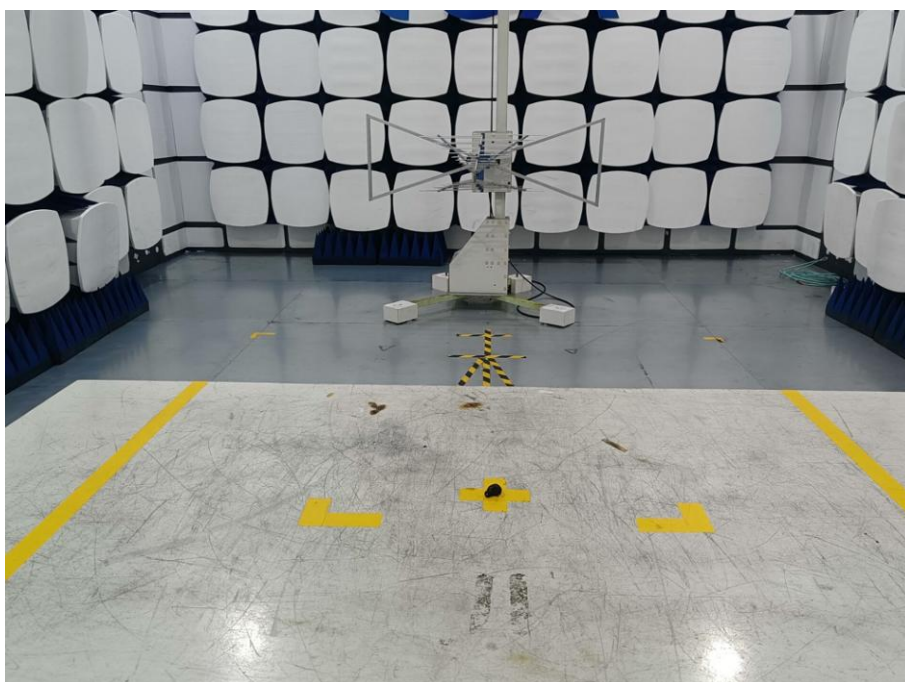

Setup photos

1 Photographs - EUT Test Setup

1.1 Radiated Spurious Emission

9kHz~30MHz:

30MHz~1GHz:

Above 1GHz:

1.2 Conducted Emissions Test Setup