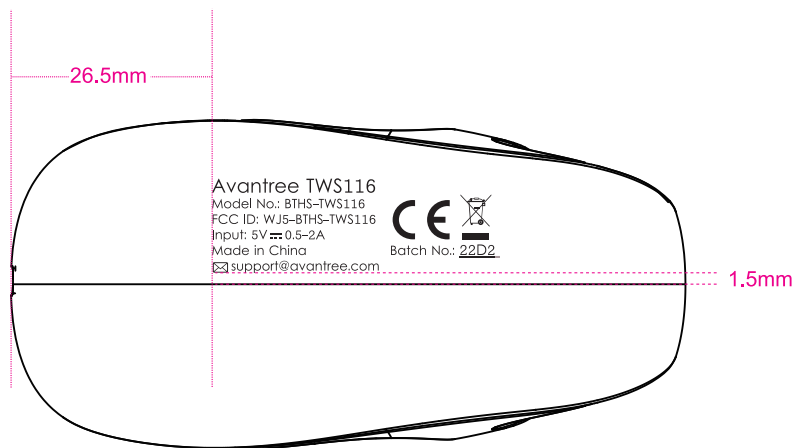

居中线

居中线

26.5mm

1.5mm

Avantree TWS116
 Model No.: BTHS-TWS116
 FCC ID: WJ5-BTHS-TWS116
 Input: 5V=0.5-2A
 Made in China
 support@avantree.com

Batch No.: 22D2

Graphics artwork (scaled 1:1)

1

Size: 7x4.78 mm
 PANTONE Gool Gray 9 C

2

Avantree TWS116
 Model No.: BTHS-TWS116
 FCC ID: WJ5-BTHS-TWS116
 Input: 5V=0.5-2A
 Made in China
 support@avantree.com

Batch No.: 22D2

Size: 36.94x12.53mm
 镭雕