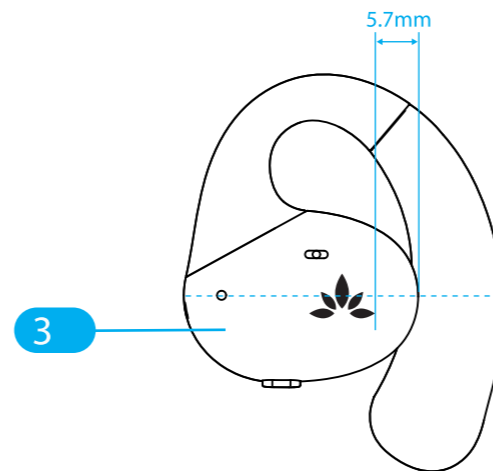

Top

Front

Bottom

Charging Port

Left Earbud

Right Earbud

Graphics artwork(scaled 1:1)

Features

Part	Color	Comment
1 正面效果	/	Engraved
2 底面效果	Pantone Cool Gray 6C	丝印
3 耳机效果	Pantone Cool Gray 9C	丝印

PGD Product Graphics Document

Date:2023.07.12

Version: Z-PNT1-TW126-V1

Dimensions: MM(1:1 Scale on A3)

Designed by:  
Amber