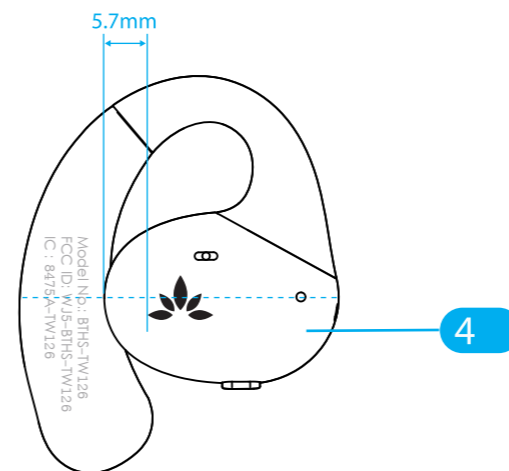

Top

Front

Bottom

Charging Port

Left Earbud

Right Earbud

Graphics artwork(scaled 1:1)

Features

Part	Color	Comment
1 正面效果	/	Engraved
2 底面效果	Pantone Cool Gray 6C	丝印
3 耳机效果	Pantone Cool Gray 9C	丝印

PGD Product Graphics Document

Date:2023.07.12

Version: Z-PNT1-TW126-V1

Dimensions: MM(1:1 Scale on A3)

Designed by:  
Amber