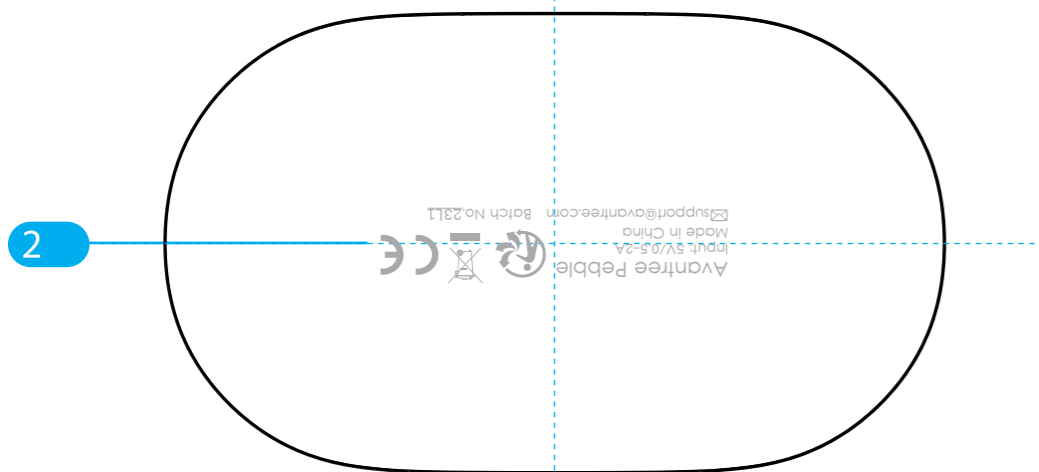

Top

Front

Bottom

Charging Port

Left Earbud

Right Earbud

Graphics artwork(scaled 1:1)

Features

Part	Color	Comment
1 正面效果	/	Engraved
2 底面效果	Pantone Cool Gray 6C	丝印
3 耳机效果	Pantone Cool Gray 9C	丝印

PGD Product Graphics Document

Date:2023.07.12

Version: Z-PNT1-TW126-V1

Dimensions: MM(1:1 Scale on A3)

Designed by:  
Amber