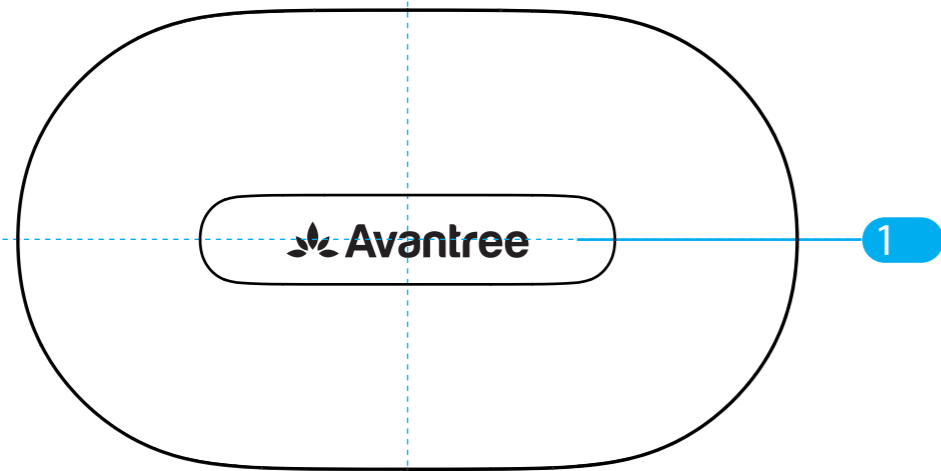

Top

Front

Bottom

Charging Port

Left Earbud

Right Earbud

Graphics artwork(scaled 1:1)

Features

Part	Color	Comment
1 正面效果	/	Engraved
2 底面效果	Pantone Cool Gray 6C	丝印
3 耳机效果	Pantone Cool Gray 9C	丝印

PGD Product Graphics Document

Date:2023.07.12

Version: Z-PNT1-TW126-V1

Dimensions: MM(1:1 Scale on A3)

Designed by:  
Amber