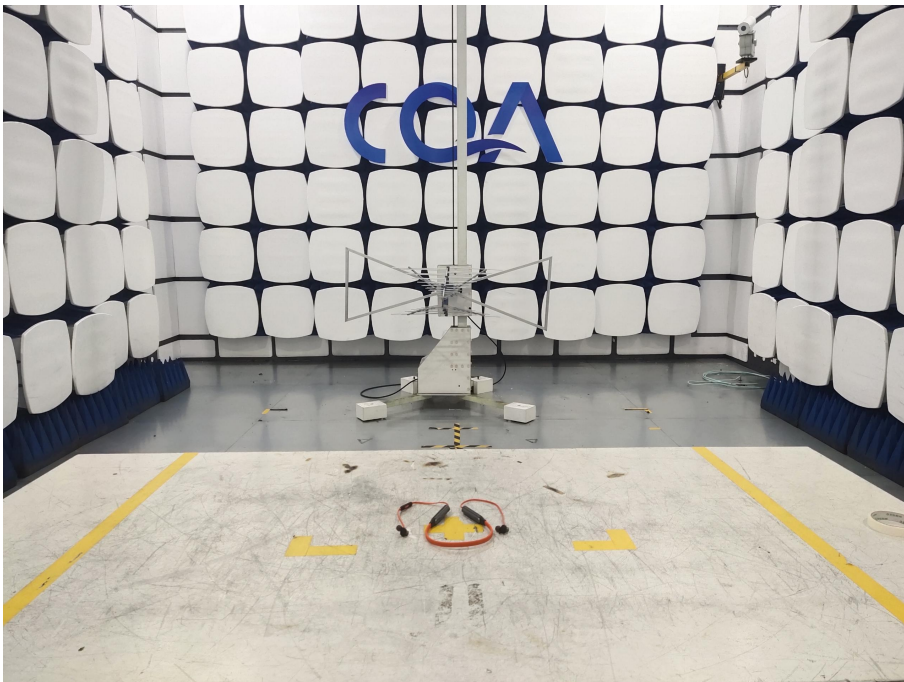

1 Photographs - EUT Test Setup

1.1 Radiated Emission

9KHz~30MHz:

30MHz~1GHz:

Above 1GHz:

1.2 Conducted Emission