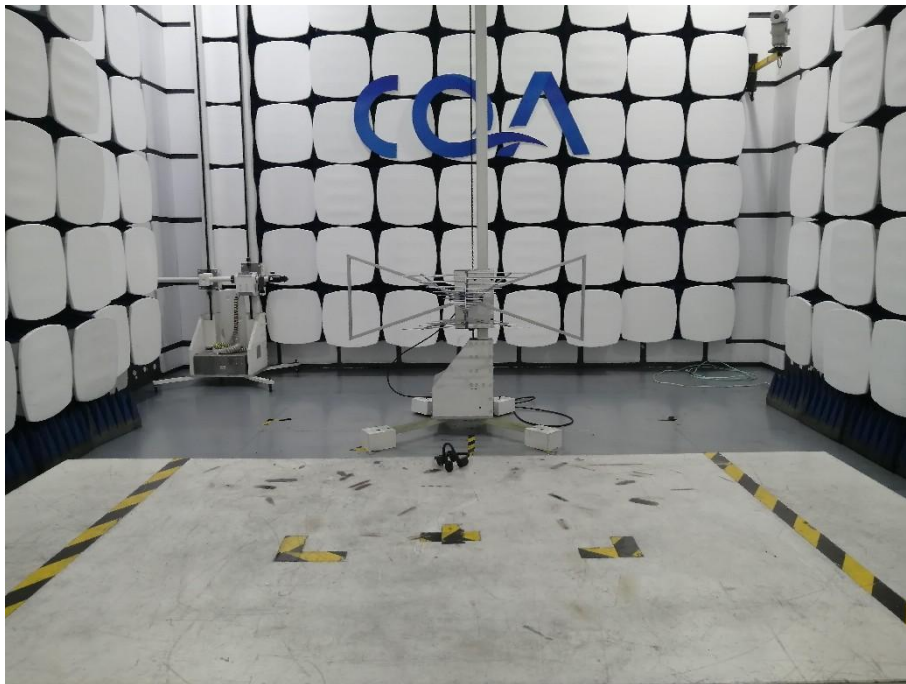

1 Photographs - EUT Test Setup

1.1 Radiated Emission

9KHz~30MHz:

30MHz~1GHz:

Above 1GHz:

1.2 Conducted Emission