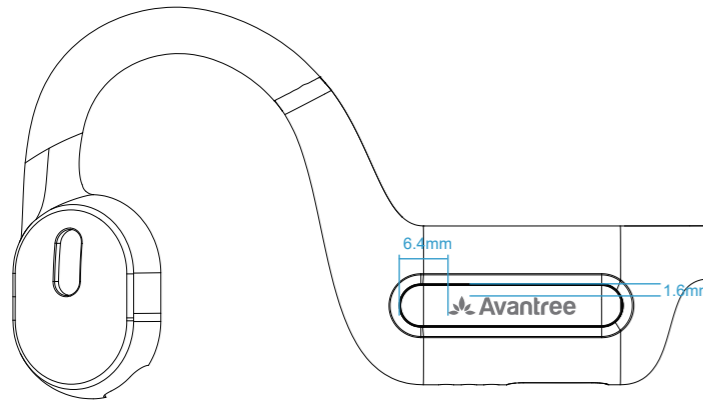

1

3

4

2

1

Avantree

Size:16.8x2.5mm  
PANTONE Cool Gray 9C

2

R Avantree Air  
Model No: BTHS-NB15  
FCC ID: WJ5-BTHS-NB15  
Batch No: 23E1 Input: 5V=0.5-2A  
Made in China  
E3support@avantree.com

Size:35.4 x 13.1mm  
PANTONE Cool Gray 6C

3

L

Size:Φ4.4mm  
PANTONE Cool Gray 6C

4

Volume Power  
Size:8.27x 1.9mm 6.63x 1.8mm  
PANTONE Cool Gray 4C

⏻ + -  
Size:3 x 3mm Size:3 x 3mm Size:3 x 0.4  
凹陷0.3mm