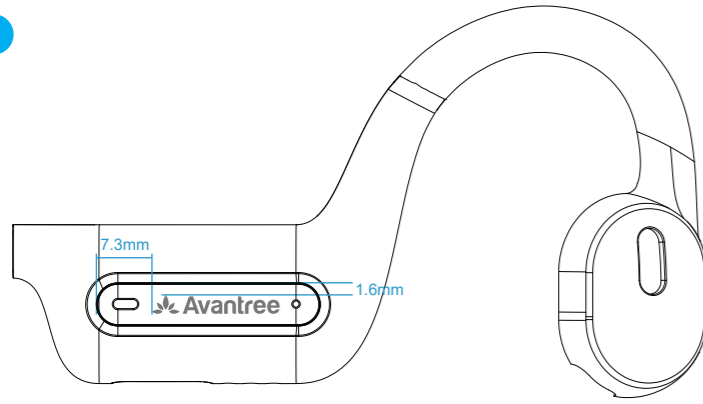

1

3

4

2

1

Avantree

Size:16.8x2.5mm  
PANTONE Cool Gray 9C

2

R Avantree Air  
Model No: BTHS-NB15  
FCC ID: WJ5-BTHS-NB15  
Batch No: 23E1 Input: 5V=0.5-2A  
Made in China  
E3support@avantree.com

Size:35.4 x 13.1mm  
PANTONE Cool Gray 6C

3

L

Size:Φ4.4mm  
PANTONE Cool Gray 6C

4

Volume Power  
Size:8.27x 1.9mm 6.63x 1.8mm  
PANTONE Cool Gray 4C

⏻ + -  
Size:3 x 3mm Size:3 x 3mm Size:3 x 0.4  
凹陷0.3mm