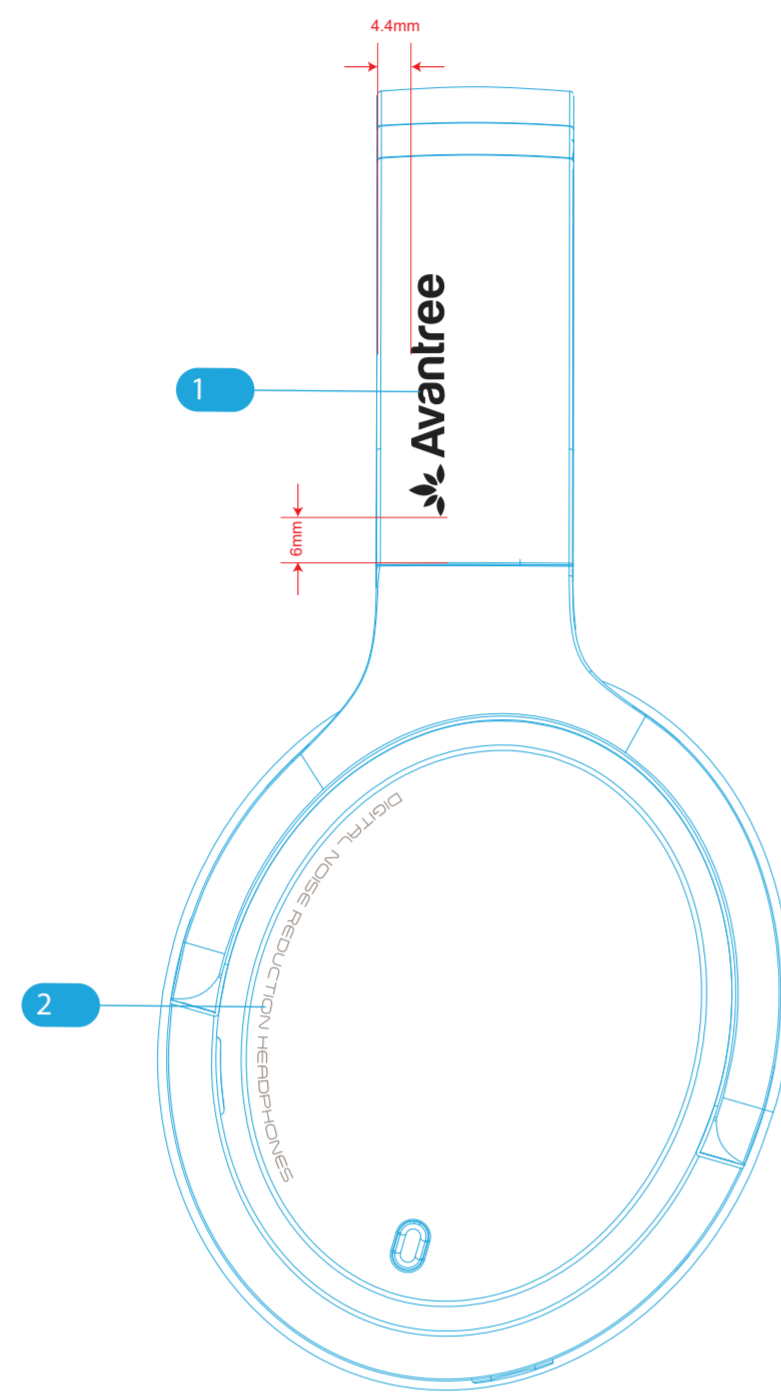

右

左

Graphics artwork(scaled 1:1)

1 32mm

2 53.5mm

3 OFF/Wired 5.7mm ON 3.1mm Hold to Pair 6.5mm

4 15.2mm 21.5mm

5 Avantree Eon Item No: 81HG-AS100 FCC ID: W18-B1HG-AS100 Input: 3V DC 50-20mA Made in China Batch No: 24D1 @support@avantree.com 36.1mm

6 R 6.6mm L 6.6mm

7 6.6mm

8 $\phi 1.4mm$

Features		
Part	Color	Comment
1	Avantree LOGO	烫印金属漆10370C
2	左、右耳盖	Pantone Warm Gray 8 C 移印
3	耳机按键	Pantone cool gray 11C 移印
4	耳罩	Pantone 10370C 移印
5	滑动臂	Pantone cool gray 11C 移印
6	滑动臂	PMS Orange 021C 滴胶
7	麦克风	Pantone cool gray 11C 移印
8	麦克风	Pantone Warm Red C 滴胶

PGD Product Graphics Document

Date:

Version: 产品编号

Dimensions: MM(1:1 Scale on A3)

Designed by: