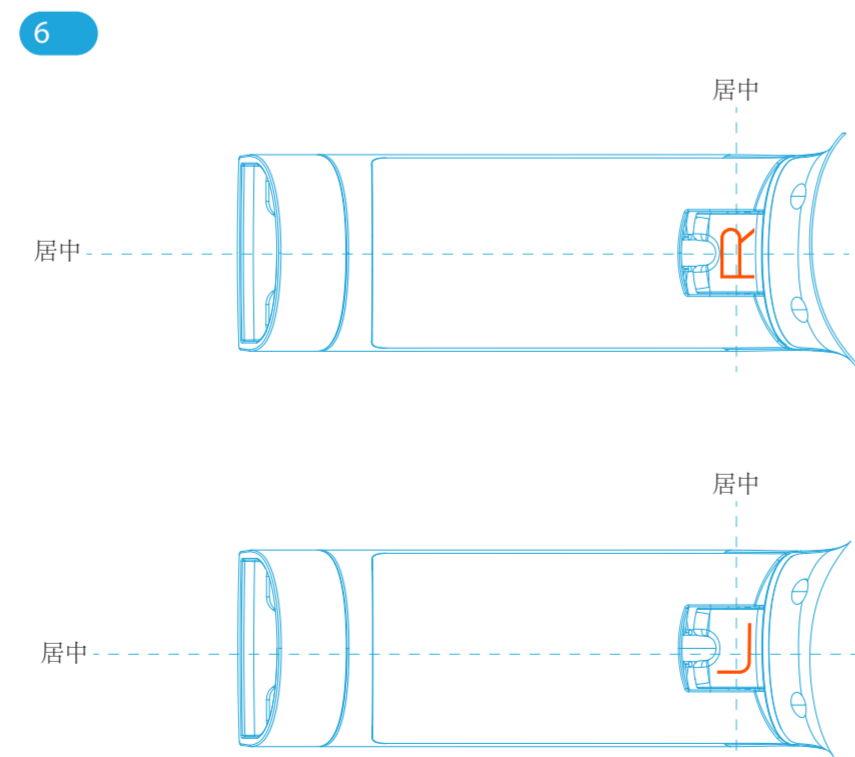

右

左

Graphics artwork(scaled 1:1)

1 32mm

2 53.5mm

3 OFF/Wired 5.7mm ON 3.1mm Hold to Pair 6.5mm

4 15.2mm 21.5mm

5 Avantree Eon Item No: 81HG-AS100 FCC ID: W18-B1HG-AS100 Input: 3V DC 50-20mA Made in China Batch No: 24D1 @support@avantree.com 36.1mm

6 R 6.6mm L 6.6mm

7 6.6mm

8 $\phi 1.4mm$

Features		
Part	Color	Comment
1	Avantree LOGO	烫印金属漆10370C
2	左、右耳盖	Pantone Warm Gray 8 C 移印
3	耳机按键	Pantone cool gray 11C 移印
4	耳罩	Pantone 10370C 移印
5	滑动臂	Pantone cool gray 11C 移印
6	滑动臂	PMS Orange 021C 滴胶
7	麦克风	Pantone cool gray 11C 移印
8	麦克风	Pantone Warm Red C 滴胶

PGD Product Graphics Document

Date:

Version: 产品编号

Dimensions: MM(1:1 Scale on A3)

Designed by: