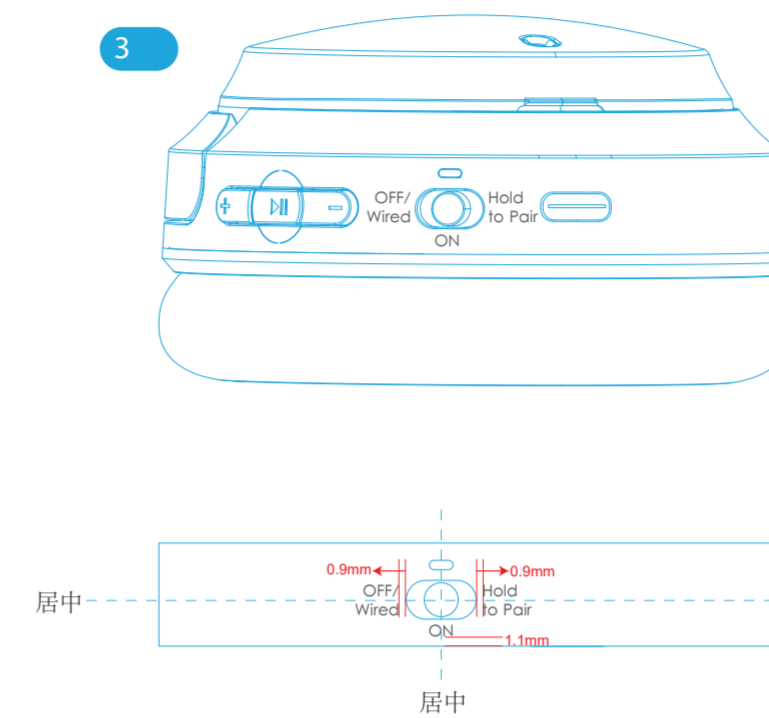

右

左

Graphics artwork(scaled 1:1)

1 32mm

2 53.5mm

3 OFF/Wired 5.7mm ON 3.1mm Hold to Pair 6.5mm

4 15.2mm 21.5mm

5 Avantree Eon Item No: 81HG-AS100 FCC ID: W18-B1HG-AS100 Input: 3V DC 50-20mA Made in China Batch No: 24D1 @support@avantree.com 36.1mm

6 R 6.6mm L 6.6mm

7 6.6mm

8 $\phi 1.4mm$

Features		
Part	Color	Comment
1	Avantree LOGO	烫印金属漆10370C
2	左、右耳盖	Pantone Warm Gray 8 C 移印
3	耳机按键	Pantone cool gray 11C 移印
4	耳罩	Pantone 10370C 移印
5	滑动臂	Pantone cool gray 11C 移印
6	滑动臂	PMS Orange 021C 滴胶
7	麦克风	Pantone cool gray 11C 移印
8	麦克风	Pantone Warm Red C 滴胶

PGD Product Graphics Document

Date:

Version: 产品编号

Dimensions: MM(1:1 Scale on A3)

Designed by: