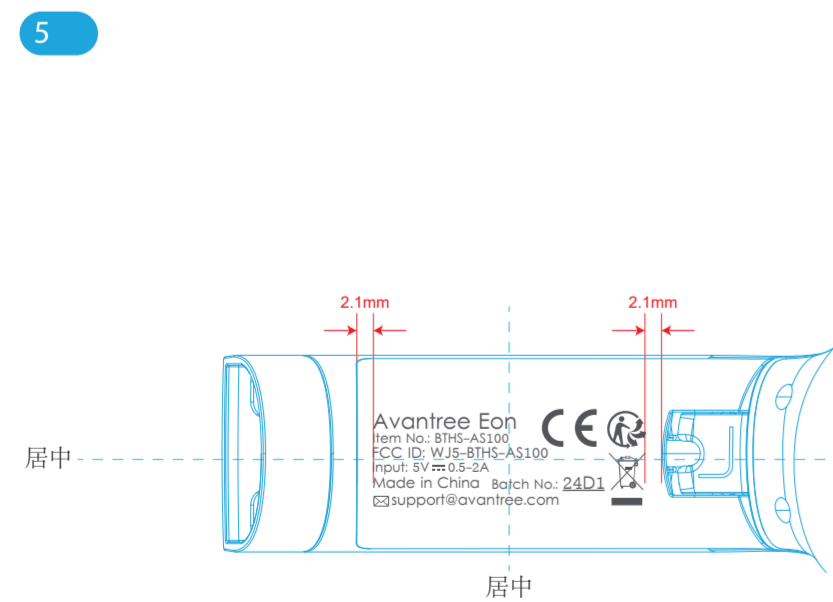

右

左

Graphics artwork(scaled 1:1)

1 32mm

2 53.5mm

3 OFF/Wired 5.7mm ON 3.1mm Hold to Pair 6.5mm

4 15.2mm 21.5mm

5 Avantree Eon Item No: 81HG-AS100 FCC ID: W18-B1HG-AS100 Input: 3V DC 50-20mA Made in China Batch No: 24D1 @support@avantree.com 36.1mm

6 R 6.6mm L 6.6mm

7 6.6mm

8 $\phi 1.4mm$

Features		
Part	Color	Comment
1	Avantree LOGO	烫印金属漆10370C
2	左、右耳盖	Pantone Warm Gray 8 C 移印
3	耳机按键	Pantone cool gray 11C 移印
4	耳罩	Pantone 10370C 移印
5	滑动臂	Pantone cool gray 11C 移印
6	滑动臂	PMS Orange 021C 滴胶
7	麦克风	Pantone cool gray 11C 移印
8	麦克风	Pantone Warm Red C 滴胶

PGD Product Graphics Document

Date:

Version: 产品编号

Dimensions: MM(1:1 Scale on A3)

Designed by: