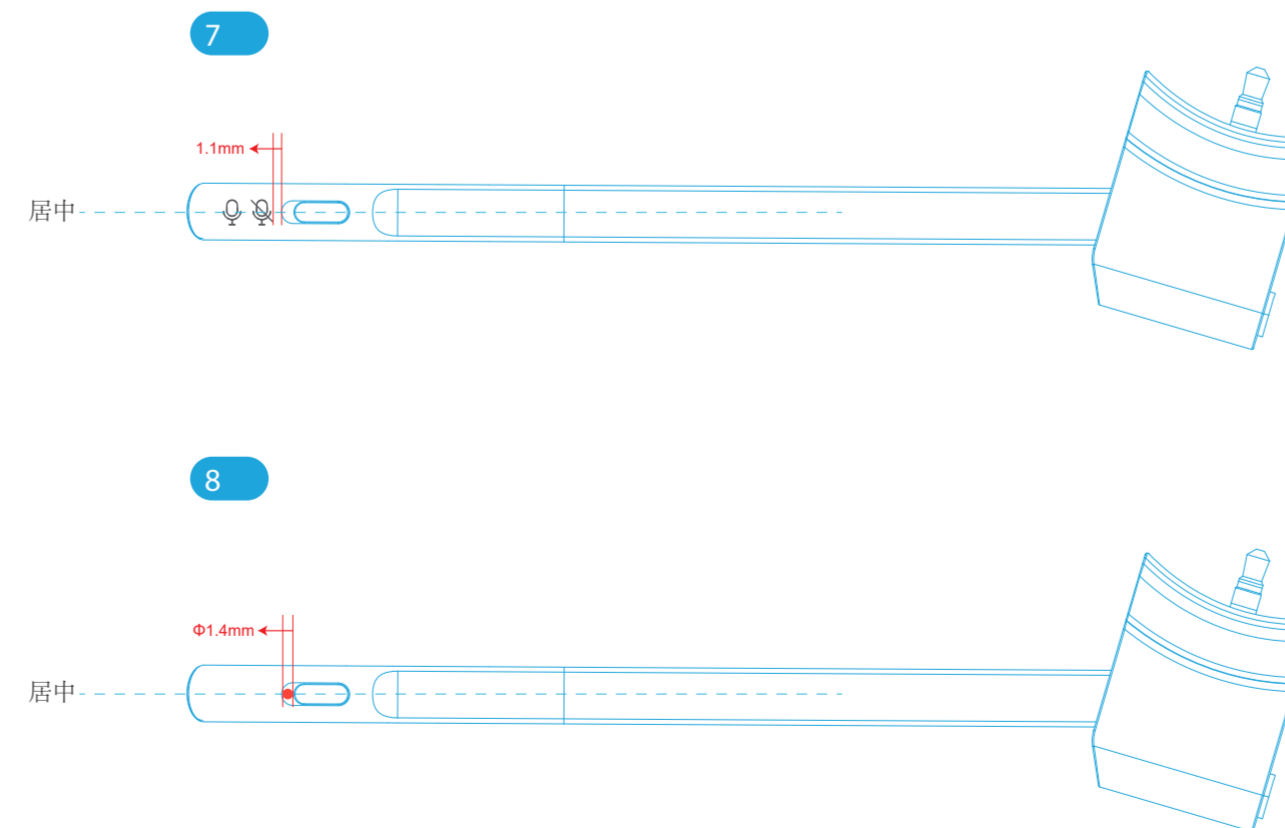

右

左

Graphics artwork(scaled 1:1)

1 32mm

2 53.5mm

3 OFF/Wired 5.7mm ON 3.1mm Hold to Pair 6.5mm

4 15.2mm 21.5mm

5 Avantree Eon Item No: 81HG-AS100 FCC ID: W18-B1HG-AS100 Input: 3V DC 50-20mA Made in China Batch No: 24D1 @support@avantree.com 36.1mm

6 R 6.6mm L 6.6mm

7 6.6mm

8 $\phi 1.4mm$

Features		
Part	Color	Comment
1	Avantree LOGO	烫印金属漆10370C
2	左、右耳盖	Pantone Warm Gray 8 C 移印
3	耳机按键	Pantone cool gray 11C 移印
4	耳罩	Pantone 10370C 移印
5	滑动臂	Pantone cool gray 11C 移印
6	滑动臂	PMS Orange 021C 滴胶
7	麦克风	Pantone cool gray 11C 移印
8	麦克风	Pantone Warm Red C 滴胶

PGD Product Graphics Document

Date:

Version: 产品编号

Dimensions: MM(1:1 Scale on A3)

Designed by: