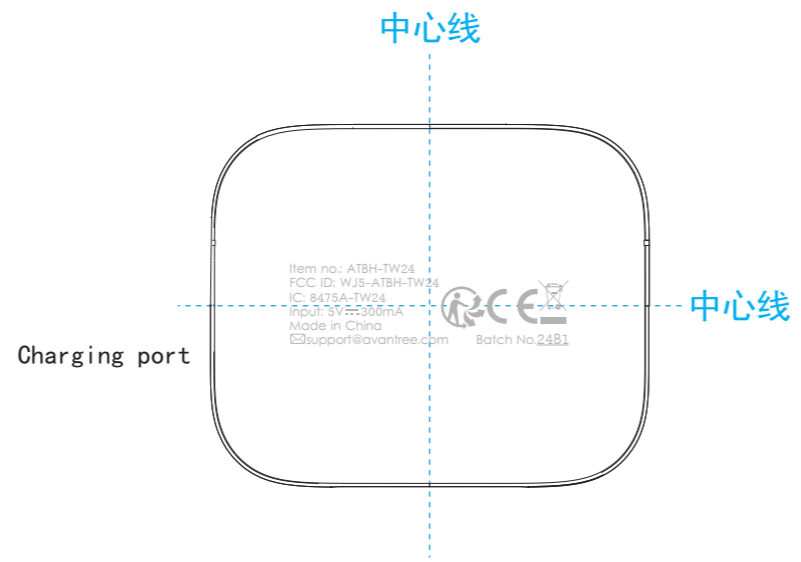

Date: 2024.01.25

Version: ATBH-TW24-P-V1

Dimensions: MM(1:1 Scale on A3)

Designed by:
Allen

1

Top

2

Bottom

Graphics artwork(scaled 1:1)

1

2

Features

Part	Color	Comment
1 耳机盒LOGO	Pantone Cool Gray 5C	丝印
2 耳机盒底部文字	Pantone Cool Gray 5C	丝印

PGD Product Graphics Document

Date:2024.01.25

Version: ATBH-TW24-W-V1

Dimensions: MM(1:1 Scale on A3)

Designed by:
Allen