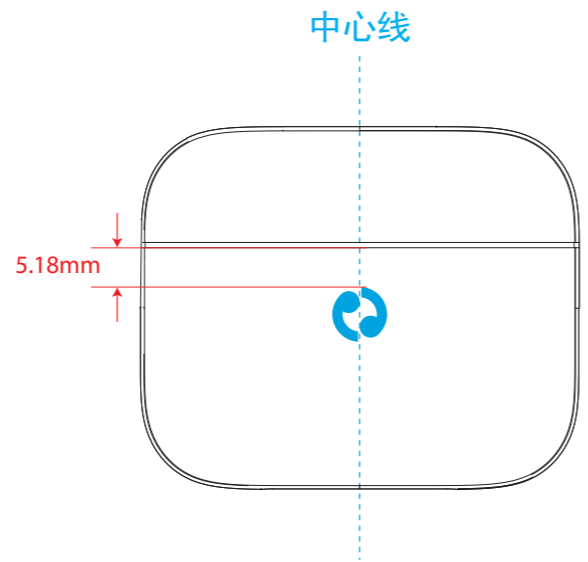

1

Top

2

Bottom

Graphics artwork(scaled 1:1)

1

2

Features

Part	Color	Comment
1 耳机盒LOGO	Pantone 299 C	丝印
2 耳机盒底部文字	Pantone 299C	丝印

PGD Product Graphics Document

Date: 2024.01.25

Version: ATBH-TW24-B-V1

Dimensions: MM(1:1 Scale on A3)

Designed by:
Allen

1

Top

Date: 2024.01.25

Version: ATBH-TW24-P-V1

Dimensions: MM(1:1 Scale on A3)

Designed by:
Allen

1

Top

2

Bottom

Dimensions: MM(1:1 Scale on A3)

Designed by:
Allen