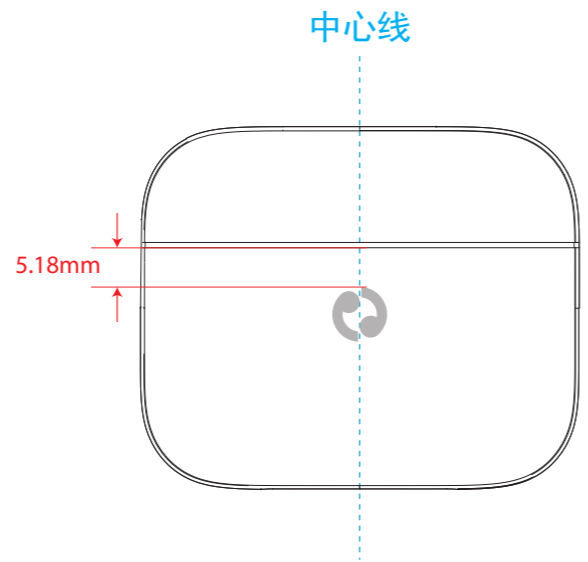

Date: 2024.01.25

Version: ATBH-TW24-P-V1

Dimensions: MM(1:1 Scale on A3)

Designed by:
Allen

1

Top

2

Bottom

Dimensions: MM(1:1 Scale on A3)

Designed by:
Allen