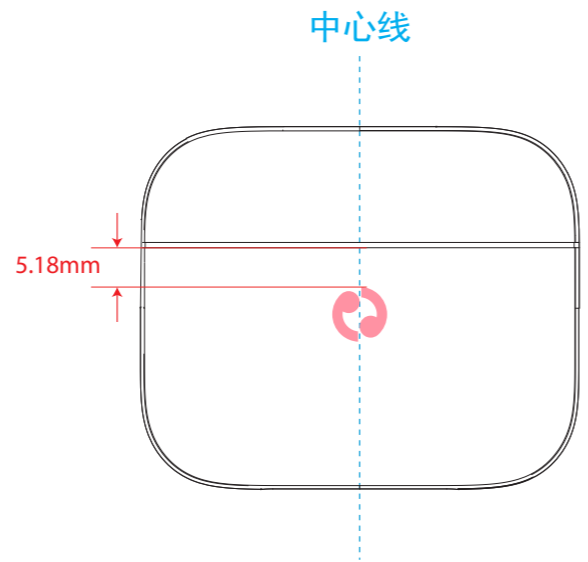

1

Top

2

Bottom

Graphics artwork(scaled 1:1)

1

2

Features

Part	Color	Comment
1 耳机盒LOGO	Pantone 299 C	丝印
2 耳机盒底部文字	Pantone 299C	丝印

PGD Product Graphics Document

Date: 2024.01.25

Version: ATBH-TW24-B-V1

Dimensions: MM(1:1 Scale on A3)

Designed by:
Allen

1

Top

Date: 2024.01.25

Version: ATBH-TW24-P-V1

Dimensions: MM(1:1 Scale on A3)

Designed by:
Allen

1

Top

2

Bottom

Dimensions: MM(1:1 Scale on A3)

Designed by:
Allen