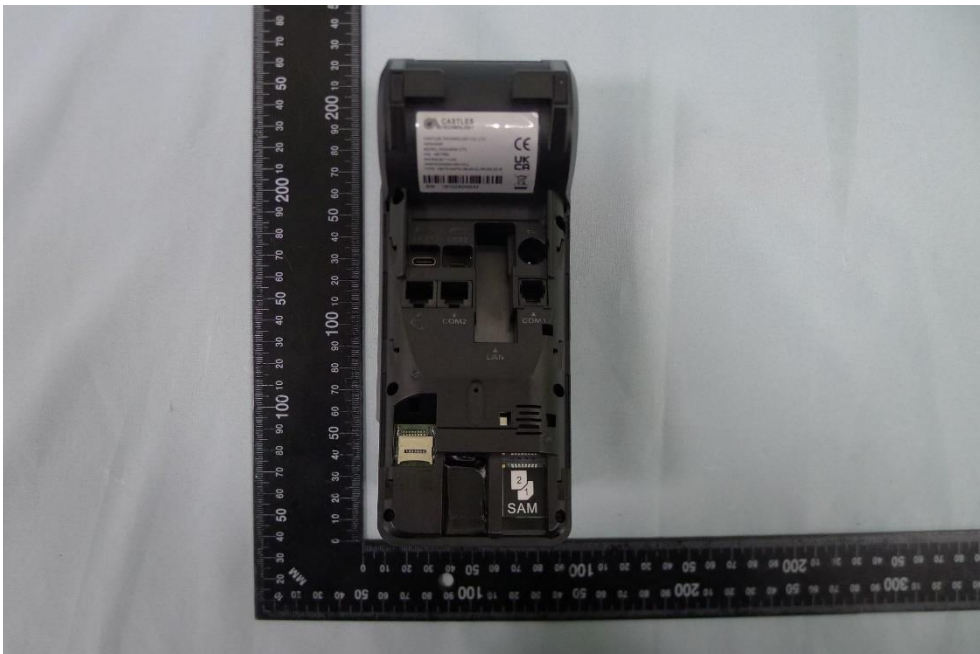

**Product: POS Terminal**

**Brand Name: CASTLES  
TECHNOLOGY**

**Model Number: V3CT3**

### Internal Photograph

(1) EUT Photos

(2) EUT Photos

(3) EUT Photos

(4) EUT Photos

(5) EUT Photos

(6) EUT Photos

(7) EUT Photos