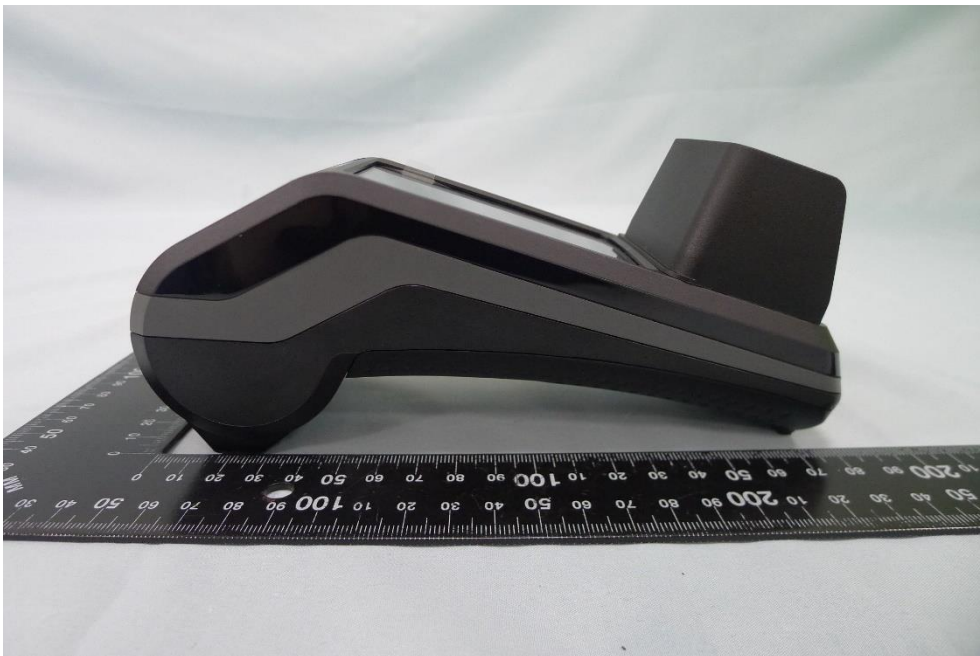

Product: POS Terminal

Brand Name: CASTLES  
TECHNOLOGY

Model Number: V3CT3

### External Photograph

(1) EUT Photos

(2) EUT Photos

(3) EUT Photos

(4) EUT Photos

(5) EUT Photos

(6) EUT Photos

(7) EUT Photos