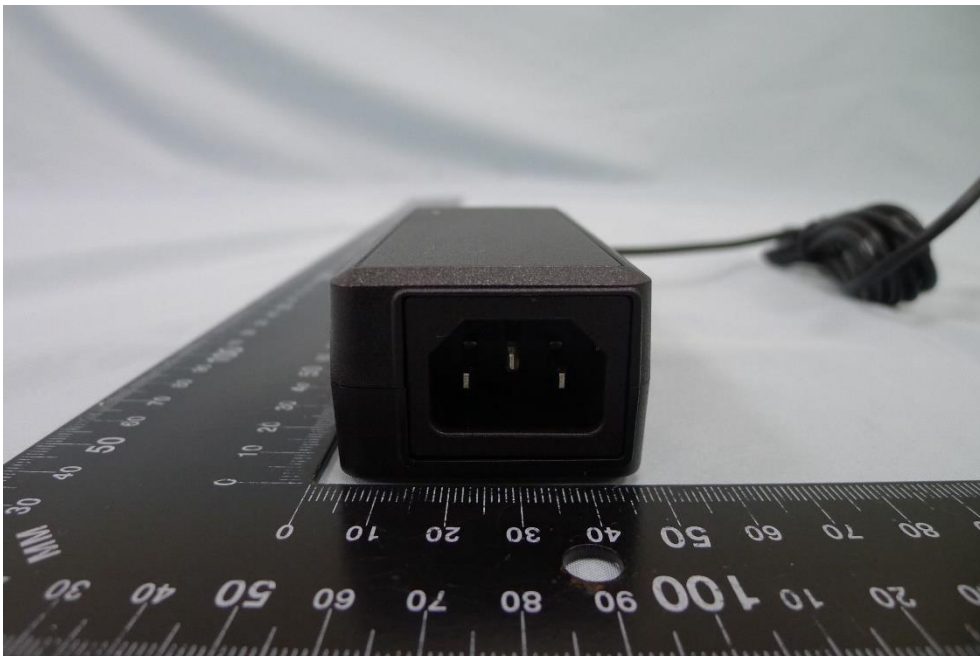

Product: POS Terminal

Brand Name: CASTLES  
TECHNOLOGY

Model Number: V3CT3

(8) EUT Photos

(9) EUT Photos

(10) EUT Photos

(11) EUT Photos

(12) EUT Photos

(13) EUT Photos

(14) EUT Photos