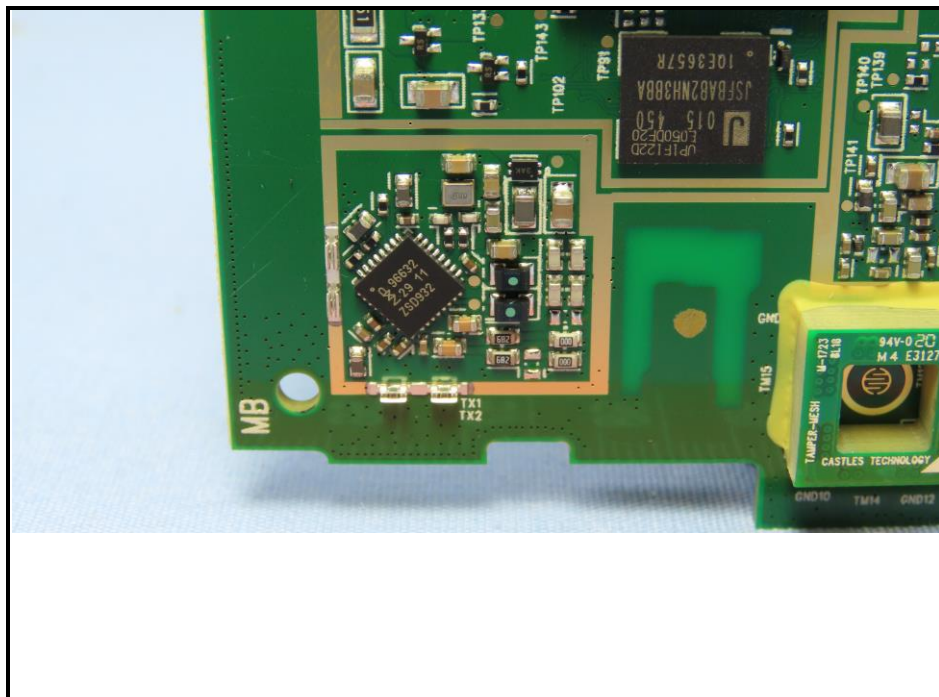

CONSTRUCTION PHOTOS OF EUT

Model: UPT1000, UPT1000F / Brand: CASTLES TECHNOLOGY

BT Antenna