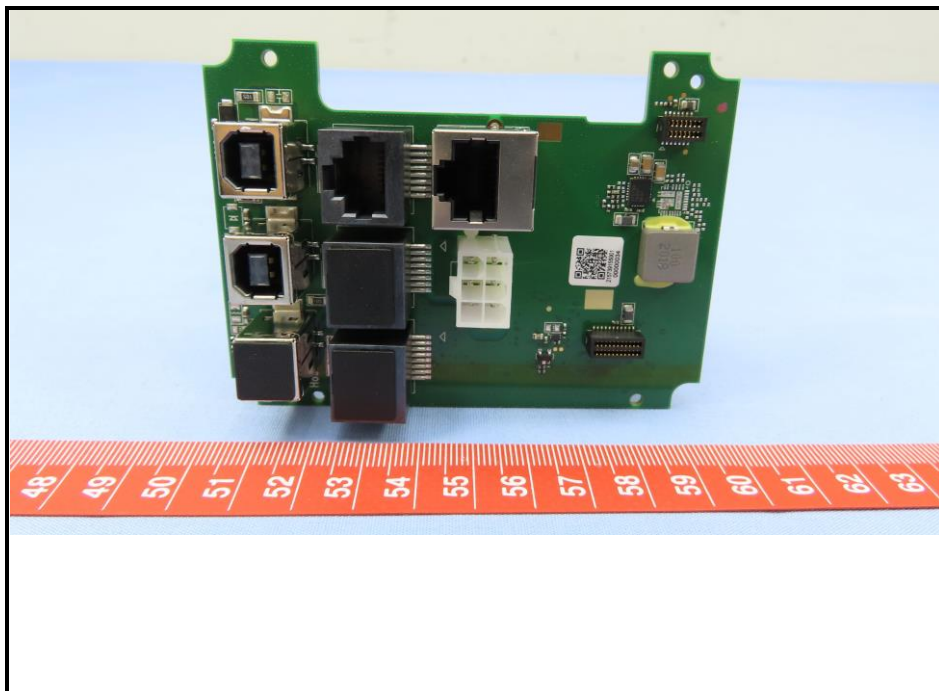

CONSTRUCTION PHOTOS OF EUT

Model: UPT1000, UPT1000F / Brand: CASTLES TECHNOLOGY

BT Antenna