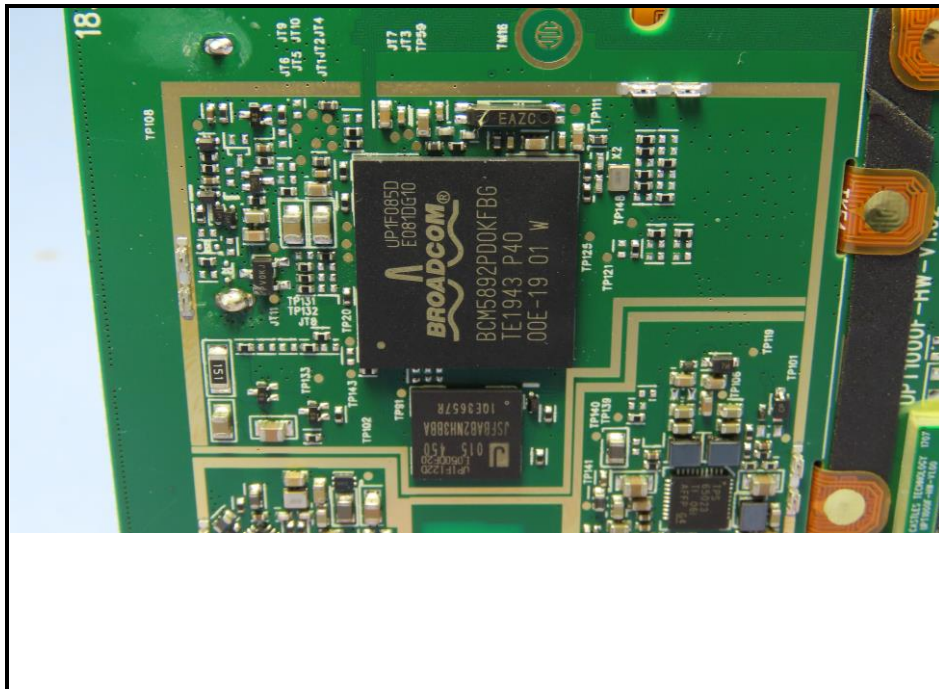

CONSTRUCTION PHOTOS OF EUT

Model: UPT1000, UPT1000F / Brand: CASTLES TECHNOLOGY

BT Antenna