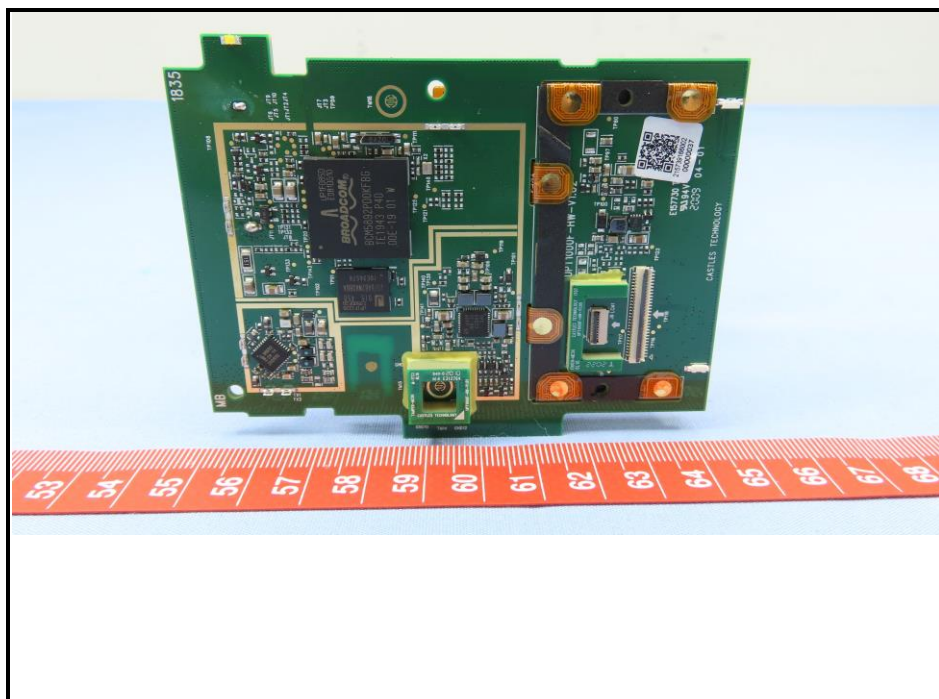

CONSTRUCTION PHOTOS OF EUT

Model: UPT1000, UPT1000F / Brand: CASTLES TECHNOLOGY

BT Antenna