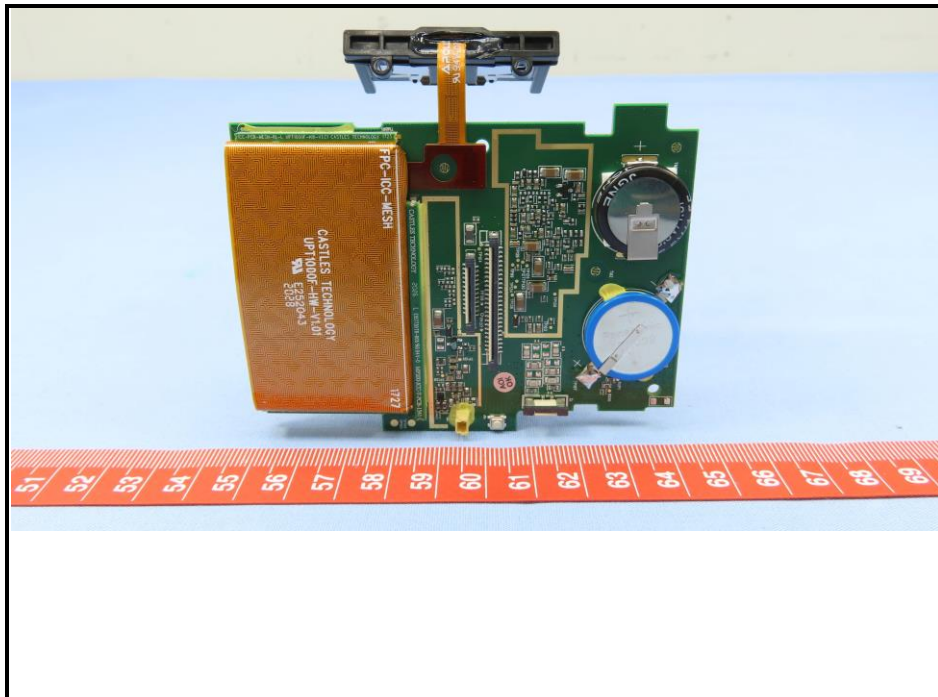

CONSTRUCTION PHOTOS OF EUT

Model: UPT1000, UPT1000F / Brand: CASTLES TECHNOLOGY

BT Antenna