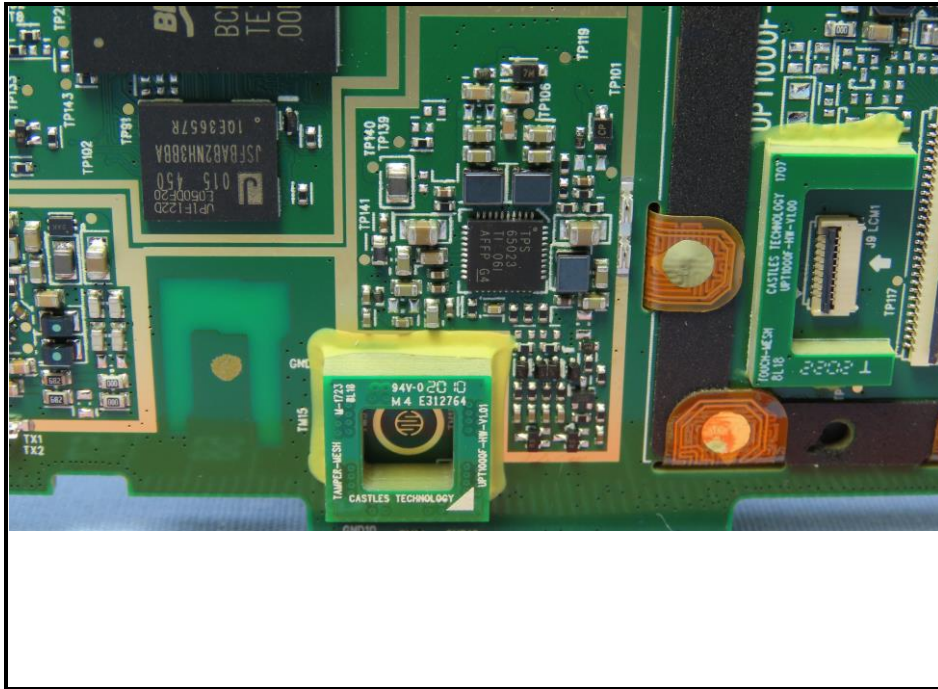

CONSTRUCTION PHOTOS OF EUT

Model: UPT1000, UPT1000F / Brand: CASTLES TECHNOLOGY

BT Antenna