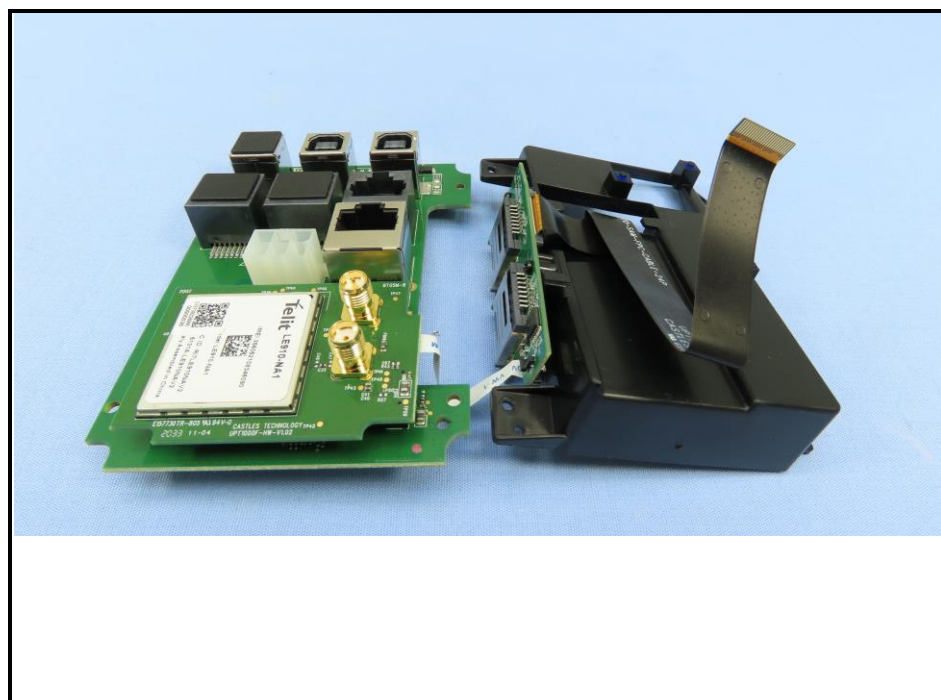

CONSTRUCTION PHOTOS OF EUT

Model: UPT1000, UPT1000F / Brand: CASTLES TECHNOLOGY

BT Antenna