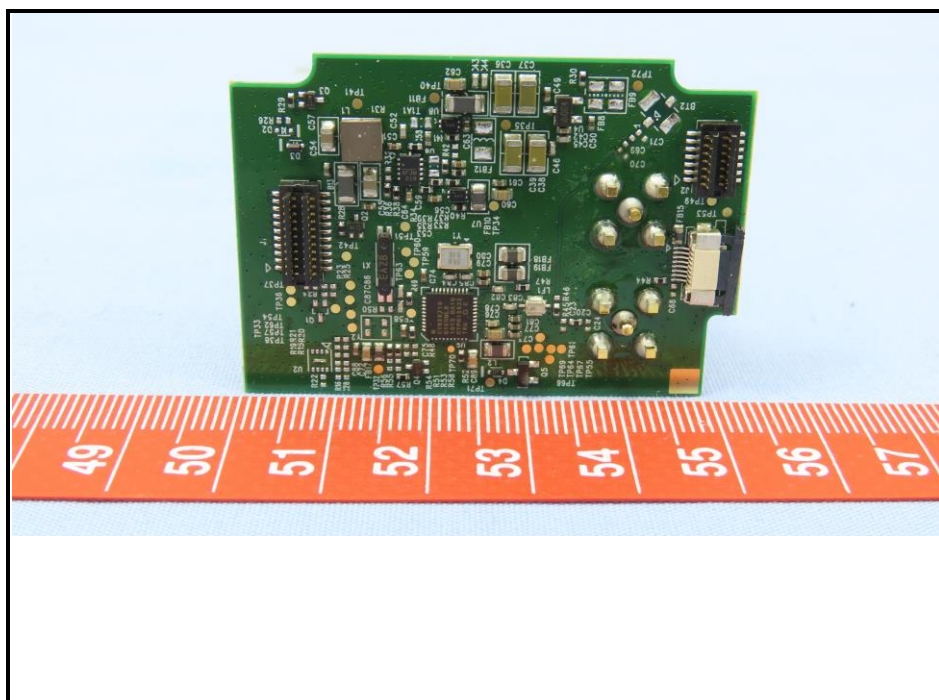

CONSTRUCTION PHOTOS OF EUT

Model: UPT1000, UPT1000F / Brand: CASTLES TECHNOLOGY

BT Antenna