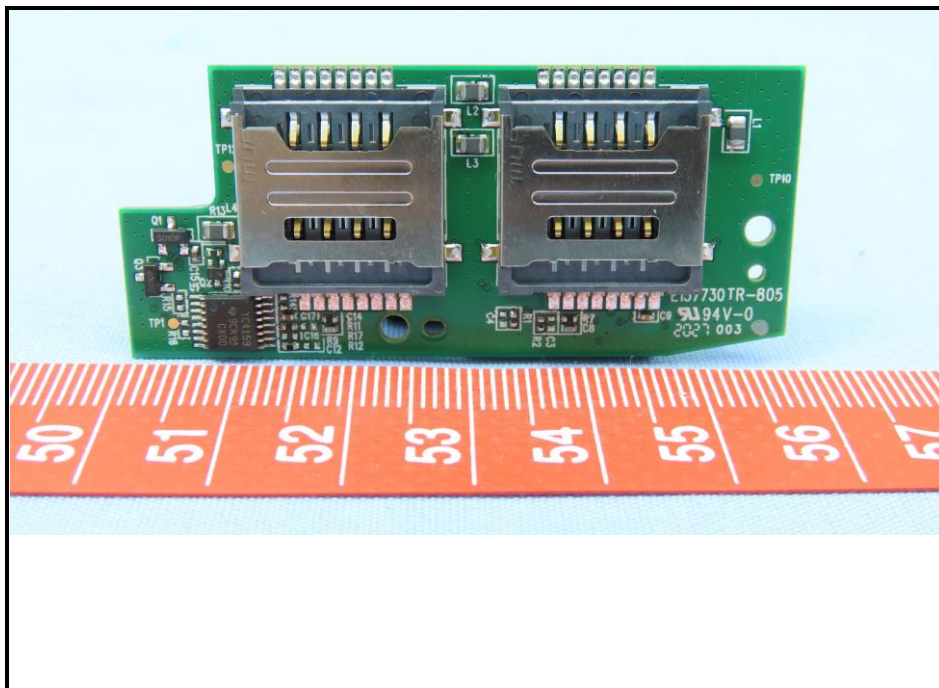

CONSTRUCTION PHOTOS OF EUT

Model: UPT1000, UPT1000F / Brand: CASTLES TECHNOLOGY

BT Antenna