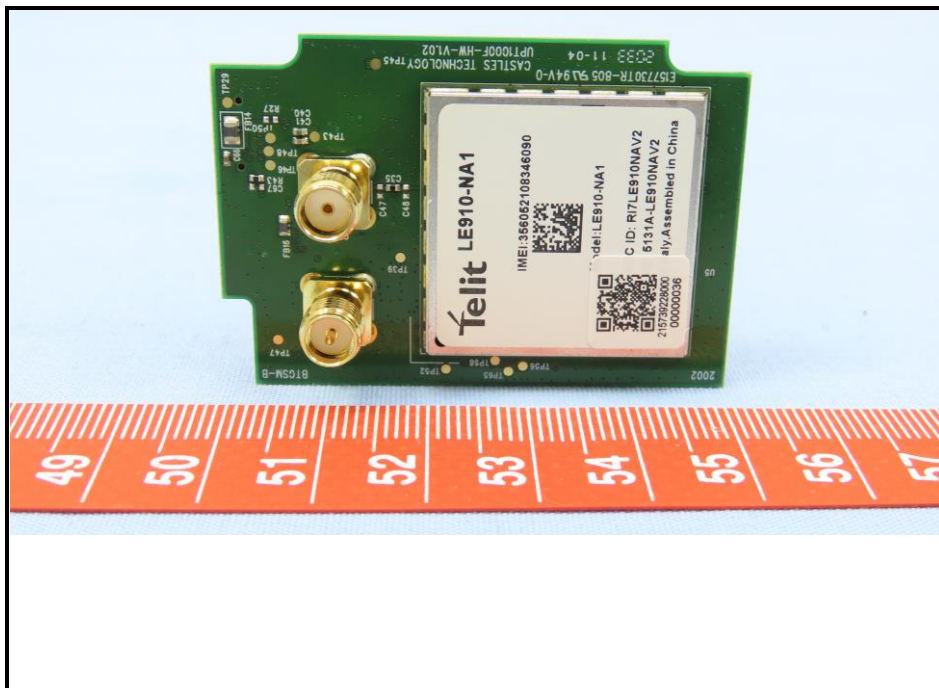

CONSTRUCTION PHOTOS OF EUT

Model: UPT1000, UPT1000F / Brand: CASTLES TECHNOLOGY

BT Antenna