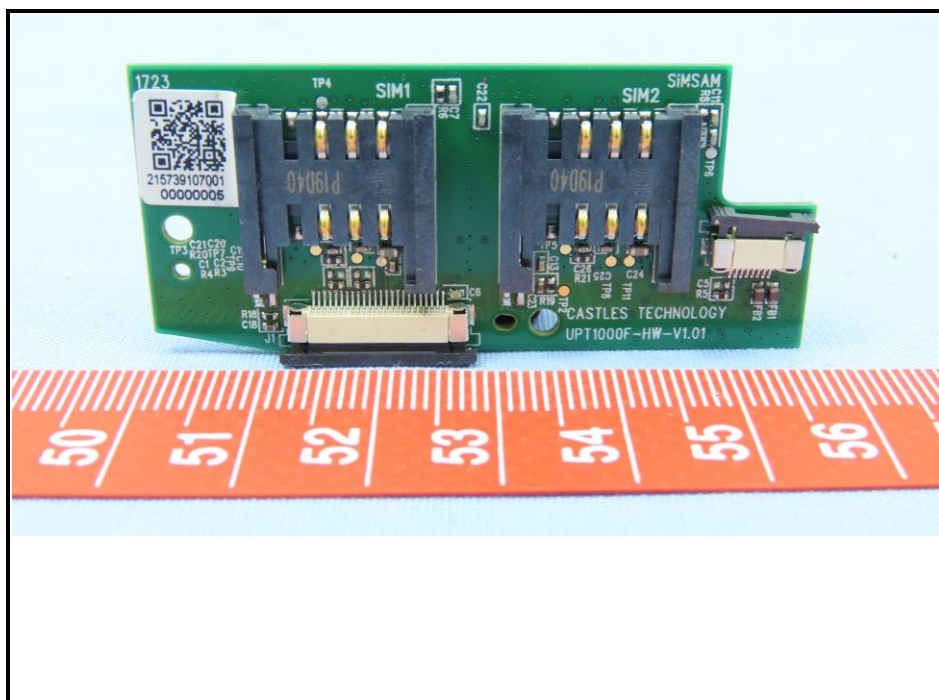

CONSTRUCTION PHOTOS OF EUT

Model: UPT1000, UPT1000F / Brand: CASTLES TECHNOLOGY

BT Antenna