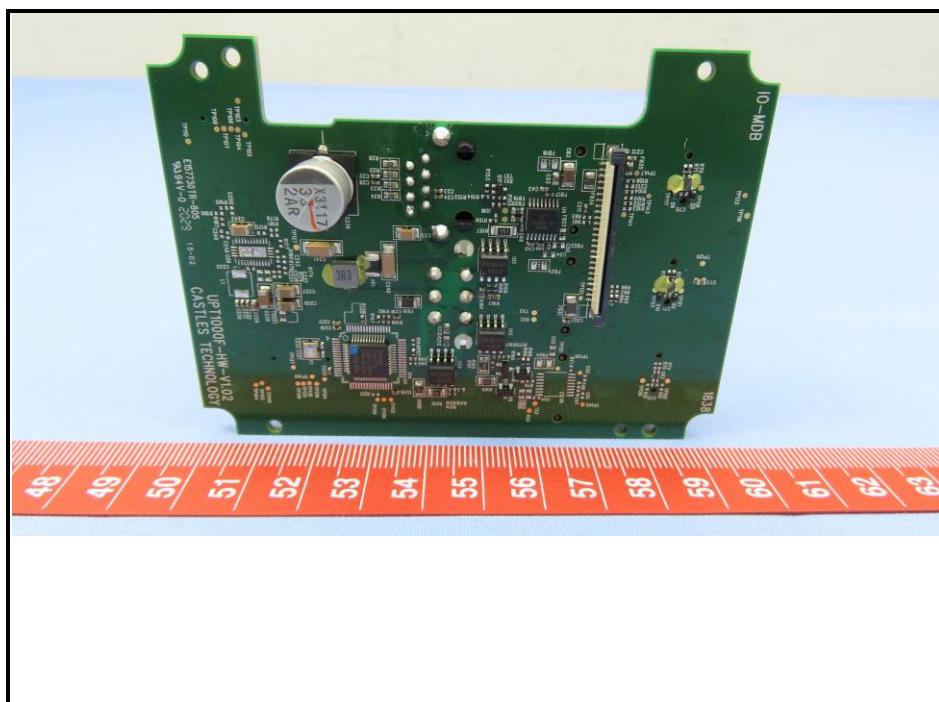

CONSTRUCTION PHOTOS OF EUT

Model: UPT1000, UPT1000F / Brand: CASTLES TECHNOLOGY

BT Antenna