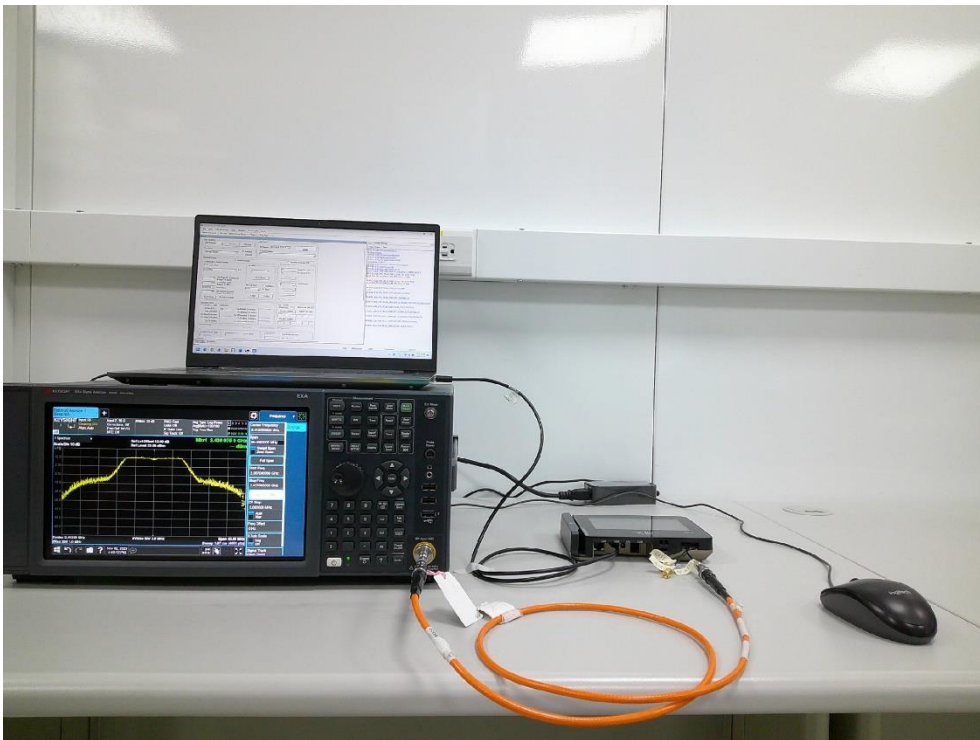

## BT/BLE/Wi-Fi Test Photograph

Description: Front View of Conducted Emission Test Setup

Description: Back View of Conducted Emission Test Setup

Description: Radiated Emission Test Setup for 30MHz ~ 1GHz

Description: Radiated Emission Test Setup for 1GHz~18GHz

Description: Radiated Emission Test Setup for 18GHz~40GHz

Description: BT Conducted Emission Test Setup

Description: BLE Conducted Emission Test Setup

Description: WiFi Conducted Emission Test Setup

## 2G/3G/4G Test Photograph

Description: Radiated Emission Test Setup for Above 1GHz

Description: Conducted Emission Test Setup