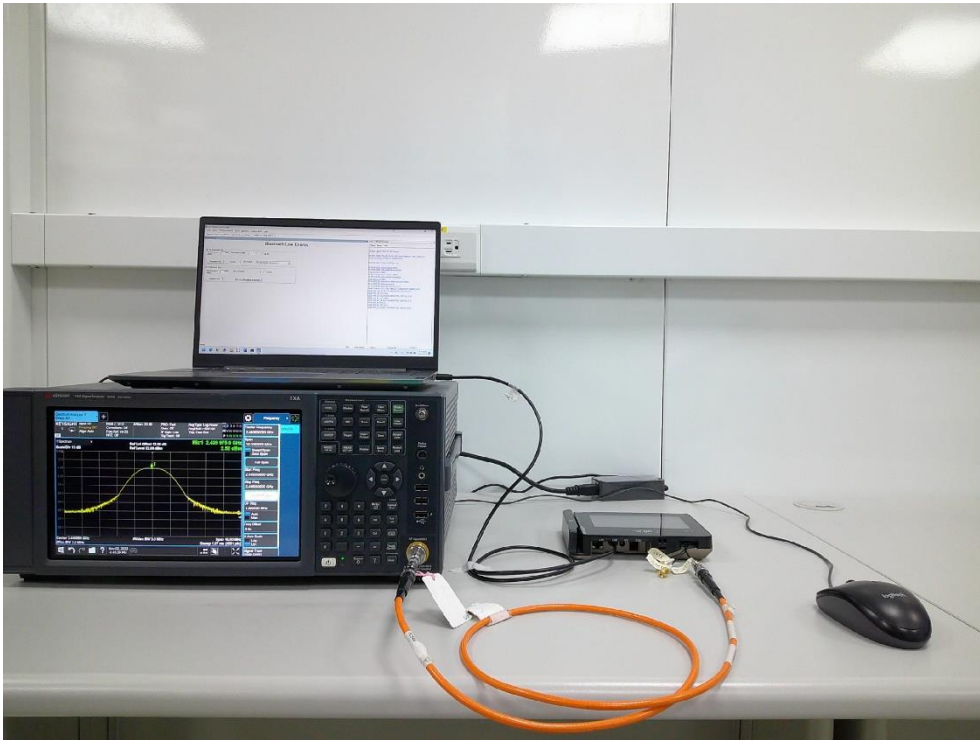

## BT/BLE/Wi-Fi Test Photograph

Description: Front View of Conducted Emission Test Setup

Description: Back View of Conducted Emission Test Setup

Description: Radiated Emission Test Setup for 30MHz ~ 1GHz

Description: Radiated Emission Test Setup for 1GHz~18GHz

Description: Radiated Emission Test Setup for 18GHz~40GHz

Description: BT Conducted Emission Test Setup

Description: BLE Conducted Emission Test Setup

Description: WiFi Conducted Emission Test Setup

## 2G/3G/4G Test Photograph

Description: Radiated Emission Test Setup for Above 1GHz

Description: Conducted Emission Test Setup