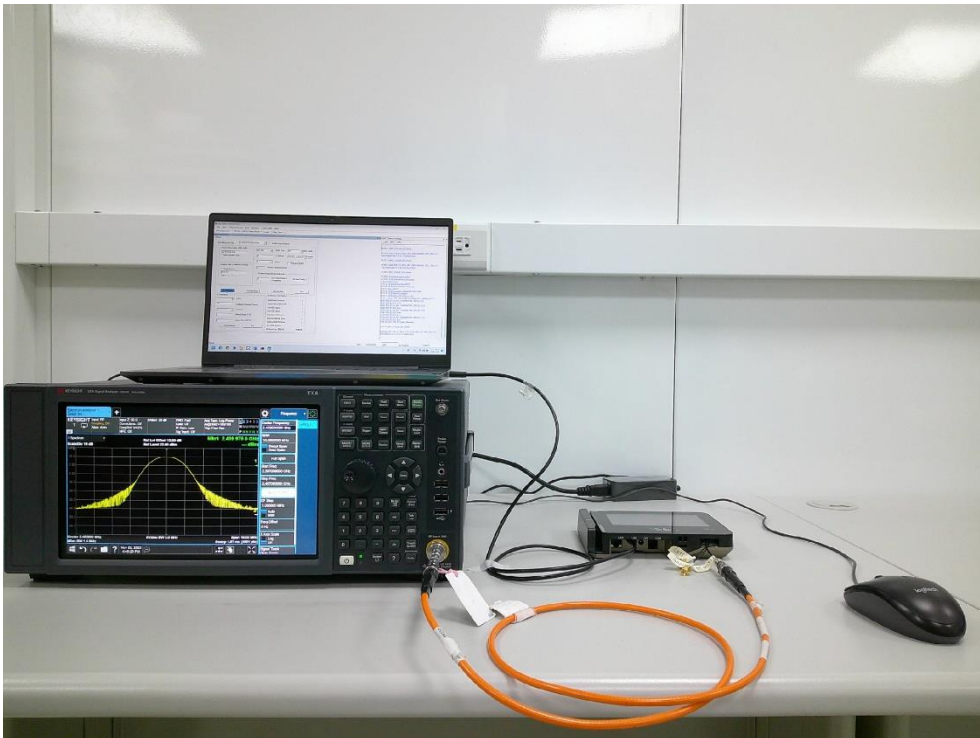

## BT/BLE/Wi-Fi Test Photograph

Description: Front View of Conducted Emission Test Setup

Description: Back View of Conducted Emission Test Setup

Description: Radiated Emission Test Setup for 30MHz ~ 1GHz

Description: Radiated Emission Test Setup for 1GHz~18GHz

Description: Radiated Emission Test Setup for 18GHz~40GHz

Description: BT Conducted Emission Test Setup

Description: BLE Conducted Emission Test Setup

Description: WiFi Conducted Emission Test Setup

## 2G/3G/4G Test Photograph

Description: Radiated Emission Test Setup for Above 1GHz

Description: Conducted Emission Test Setup