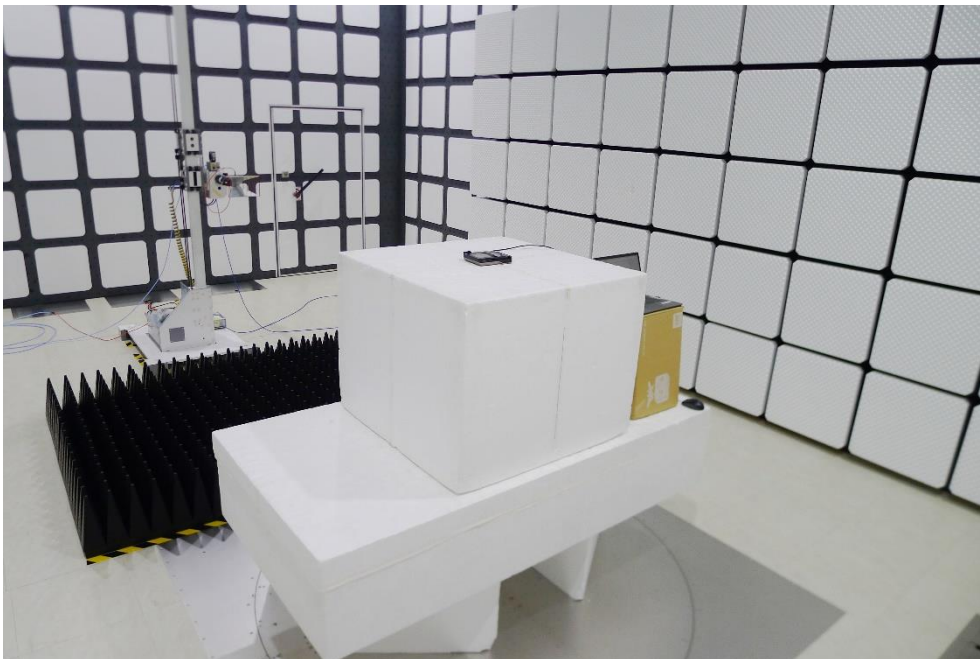

## BT/BLE/Wi-Fi Test Photograph

Description: Front View of Conducted Emission Test Setup

Description: Back View of Conducted Emission Test Setup

Description: Radiated Emission Test Setup for 30MHz ~ 1GHz

Description: Radiated Emission Test Setup for 1GHz~18GHz

Description: Radiated Emission Test Setup for 18GHz~40GHz

Description: BT Conducted Emission Test Setup

Description: BLE Conducted Emission Test Setup

Description: WiFi Conducted Emission Test Setup

## 2G/3G/4G Test Photograph

Description: Radiated Emission Test Setup for Above 1GHz

Description: Conducted Emission Test Setup