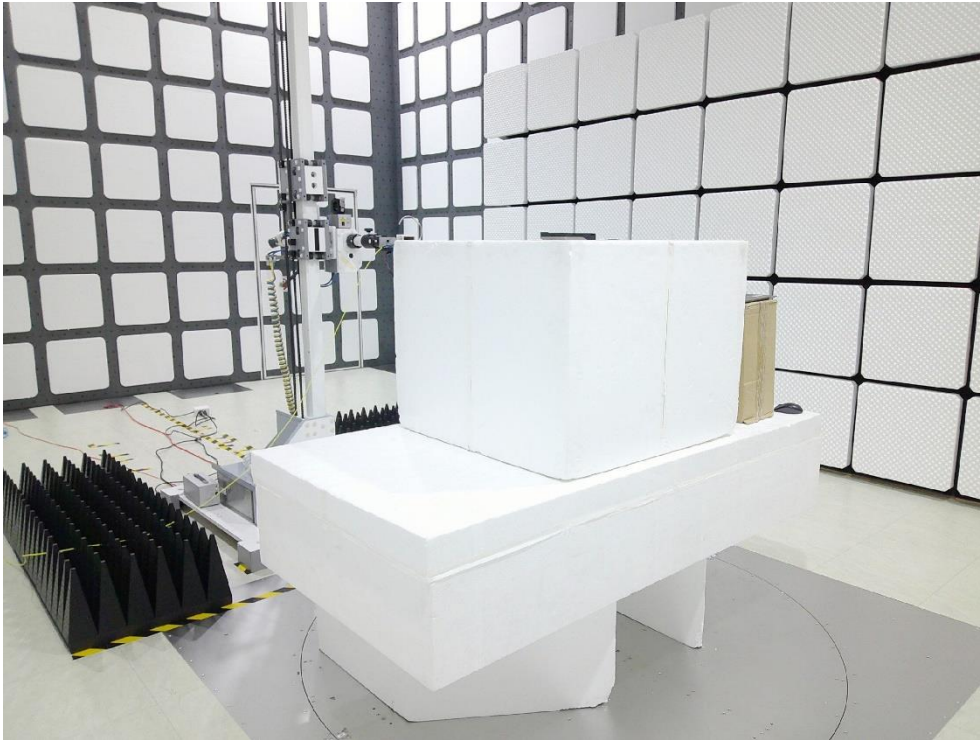

## BT/BLE/Wi-Fi Test Photograph

Description: Front View of Conducted Emission Test Setup

Description: Back View of Conducted Emission Test Setup

Description: Radiated Emission Test Setup for 30MHz ~ 1GHz

Description: Radiated Emission Test Setup for 1GHz~18GHz

Description: Radiated Emission Test Setup for 18GHz~40GHz

Description: BT Conducted Emission Test Setup

Description: BLE Conducted Emission Test Setup

Description: WiFi Conducted Emission Test Setup

## 2G/3G/4G Test Photograph

Description: Radiated Emission Test Setup for Above 1GHz

Description: Conducted Emission Test Setup