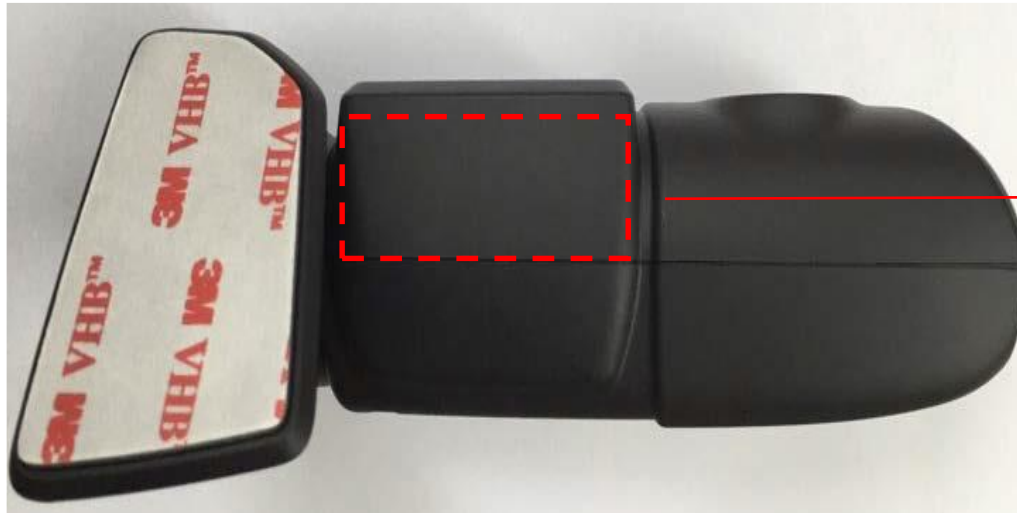

Label Information

Rear

1

 **AUDI Original Zubehör**
D-85045 Ingolstadt

Product Name : UTR 2.0 Rear

12VDC --- 0.5A / Made in KOREA

Part No :

SN :