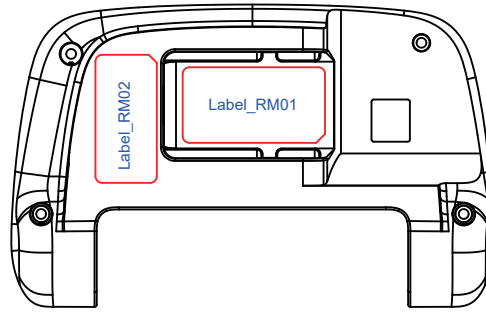

## Rear Camera

Label\_RM01  
ROW variant  
KC/CU/RCM/Telec/FCC/IC  
CE/E-mark

Label\_RM02