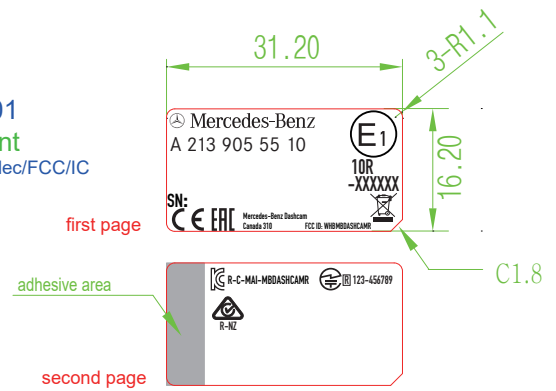

## Rear Camera

Label\_RM01  
ROW variant  
KC/CU/RCM/Telec/FCC/IC  
CE/E-mark

Label\_RM02