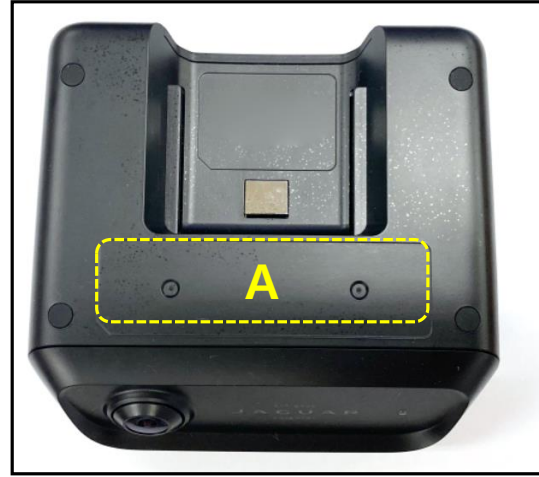

JAGUAR Dash Cam Label

Front CAM Label

M9RM-19J420-AA
S/N : JAA00001

Jaguar Dash Cam Front
Importer : Jaguar Land Rover Limited
 Abbey Road Whitley Coventry, England
Manufacturer: Mobile Appliance, Inc.
 Gwanyang-dong 1701~1706, Daerung Techno #15
 401, Simin-daero, Dongan-gu, Anyang-si,
 Gyeonggi-do, Korea.

制造: Mobile Appliance, Inc./韩国
 型号: Jaguar Dash Cam Front
 CMIIT ID: XXXXXXXXXX

CE
R-NZ  **EAC**
 FCC ID: WHBJLRDASHCAM
 IC: 22539-JLRDASHCAM 3mm  001-XXXXXX
 CAN ICES-3(B) / NMB-3(B)

 **QR Code**
R-C-MAI-XXXXXX
 Input : 12VDC \approx 0.5A **Made in Korea**

SAMPLE DESIGN
 Label size: 60 x 19 mm (R 1.6/ C2.7)
TELEC Mark: 3mm

Rear CAM Label

M9RM-19J420-AA
S/N : JAA00001

Jaguar Dash Cam Rear
Importer : Jaguar Land Rover Limited
 Abbey Road Whitley Coventry, England
Manufacturer: Mobile Appliance, Inc.
 Gwanyang-dong 1701~1706, Daerung
 Techno #15 401, Simin-daero, Dongan-gu,
 Anyang-si,
 Gyeonggi-do, Korea.

SAMPLE DESIGN
 Label size: 35 x 15 mm (R 1.5)
TELEC Mark: 3mm

Land Rover Dash Cam Label

Front CAM Label

LAND-ROVER M8EM-19J420-AA
S/N : LAA00001

Land Rover Dash Cam Front
Importer : Jaguar Land Rover Limited
Abbey Road Whitley Coventry, England
Manufacturer: Mobile Appliance, Inc.
Gwanyang-dong 1701~1706, Daerung Techno #15
401, Simin-daero, Dongan-gu, Anyang-si,
Gyeonggi-do, Korea.