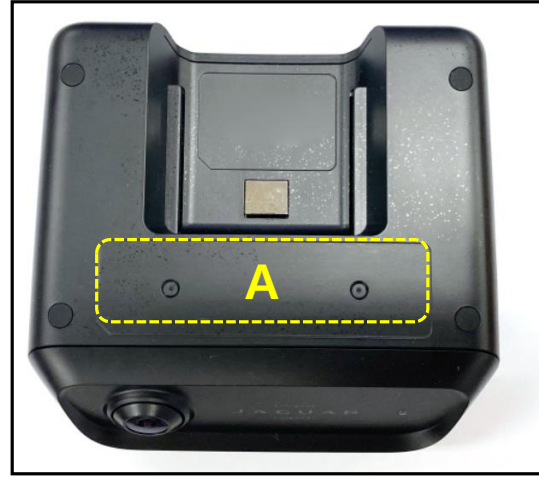

SAMPLE DESIGN
 Label size: 35 x 15 mm (R 1.5)
TELEC Mark: 3mm

Land Rover Dash Cam Label

Front CAM Label

LAND-ROVER M8EM-19J420-AA
S/N : LAA00001

Land Rover Dash Cam Front
Importer : Jaguar Land Rover Limited
Abbey Road Whitley Coventry, England
Manufacturer: Mobile Appliance, Inc.
Gwanyang-dong 1701~1706, Daerung Techno #15
401, Simin-daero, Dongan-gu, Anyang-si,
Gyeonggi-do, Korea.

製造: Mobile Appliance, Inc./韩国
型号: Land Rover Dash Cam Front
CMIIT ID: XXXXXXXXXX

FCC ID: WHBJLRDASHCAM
IC: 22539-JLRDASHCAM
CAN ICES-3(B) / NMB-3(B)

R-C-MAI-XXXXXX

Input : 12VDC 0.5A Made in Korea

CE
R-NZ
EAC
3mm
QR Code

SAMPLE DESIGN
Label size: 60 x 19 mm (R 1.6/ C2.7)
TELEC Mark: 3mm

Rear CAM Label

LAND-ROVER M8EM-19J420-AA
S/N : LAA00001

FCC ID: WHBJLRDASHCAMR
IC: 22539-JLRDASHCAMR
CAN ICES-3(B) / NMB-3(B)

R-C-MAI-XXXXXX