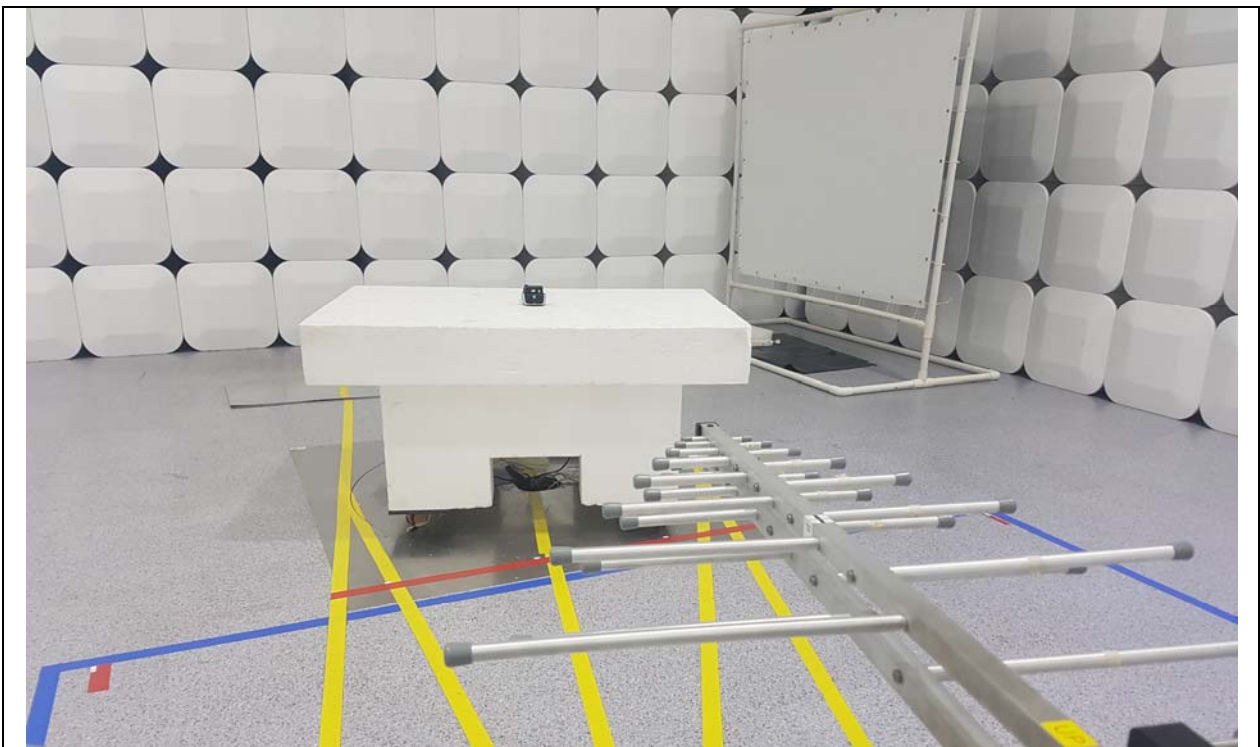

# Test Setup Photos

**2.4 GHz**  
**(Wi-Fi, BLE)**

**Test Setup Photos**

**Radiated Emission\_9 kHz ~ 30 MHz**

Test distance : 3 m, height of table : 0.8 m

**Radiated Emission\_30 MHz ~ 1 GHz**

Test distance : 3 m, height of table : 0.8 m

**Test Setup Photos**

**Radiated Emission\_10 GHz ~ 18 GHz**

**Test distance : 1 m, height of table : 1.5 m**

**Radiated Emission\_Above 18 GHz**

**Test distance : 1 m, height of table : 1.5 m**

**24 GHz  
(Radar)**