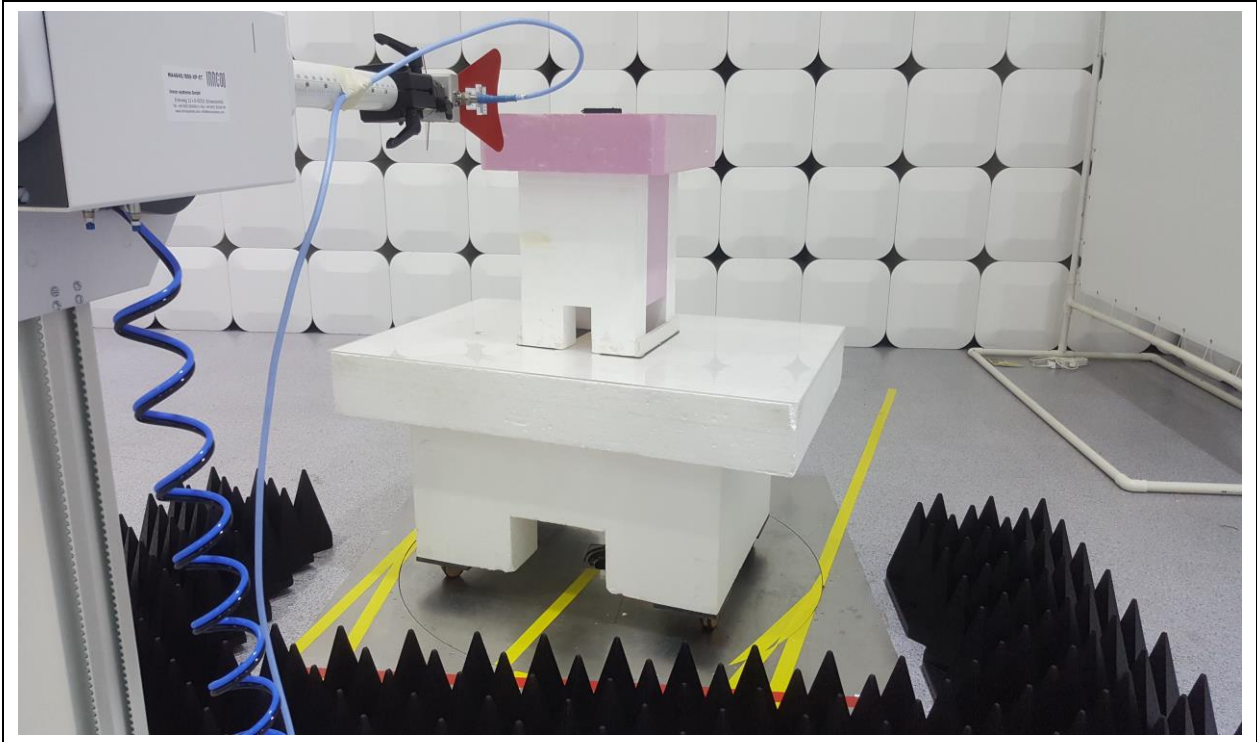

Test Setup Photos

Test Setup Photos

Radiated Emission_9 kHz ~ 30 MHz

Test distance : 3 m, height of table : 0.8 m

Radiated Emission_30 MHz ~ 1 GHz

Test distance : 3 m, height of table : 0.8 m

Test Setup Photos

Radiated Emission_1 GHz ~ 18 GHz

Test distance : 1 m, height of table : 1.5 m

Radiated Emission_18 GHz ~ 26 GHz

Test distance : 1 m, height of table : 1.5 m