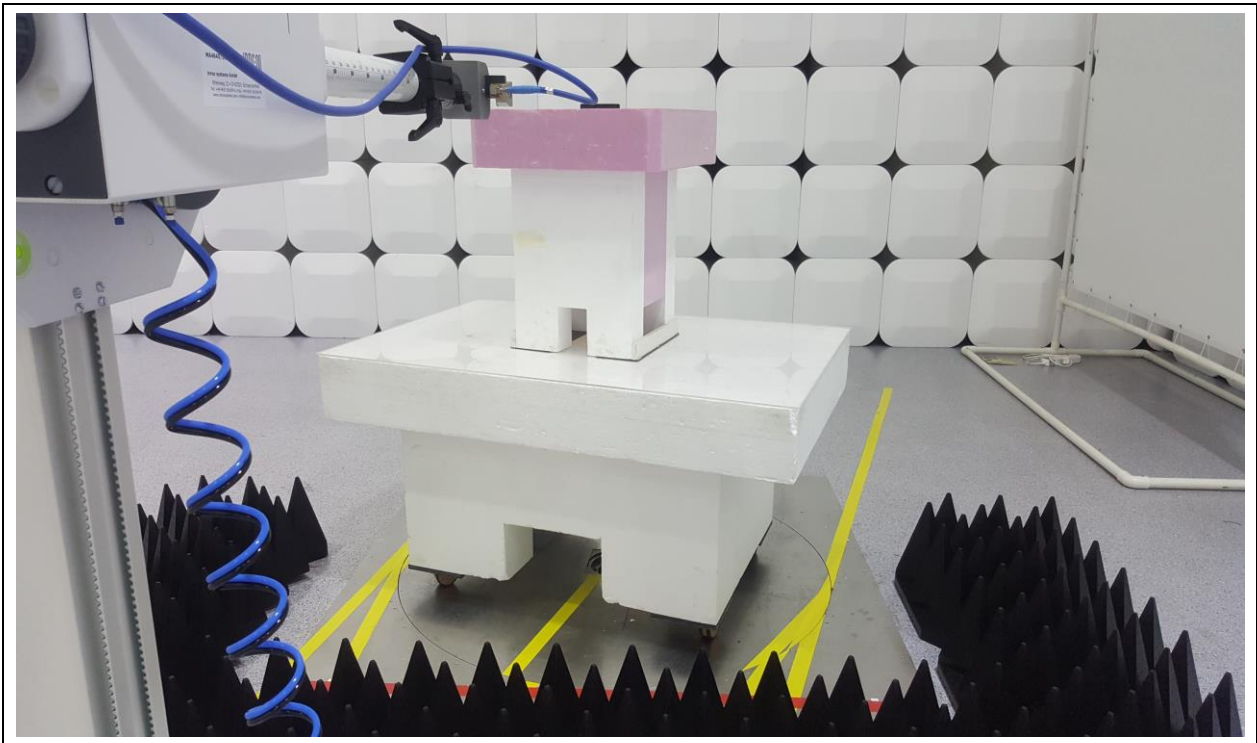

Test Setup Photos

Test Setup Photos

Radiated Emission_9 kHz ~ 30 MHz

Test distance : 3 m, height of table : 0.8 m

Radiated Emission_30 MHz ~ 1 GHz

Test distance : 3 m, height of table : 0.8 m

Test Setup Photos

Radiated Emission_1 GHz ~ 18 GHz

Test distance : 1 m, height of table : 1.5 m

Radiated Emission_18 GHz ~ 26 GHz

Test distance : 1 m, height of table : 1.5 m