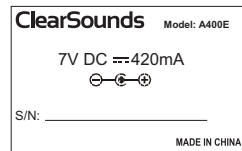

Handset rating label(1:1)

eg.: A400130303000001

A400E

Printed by factory

Charger rating label(1:1)