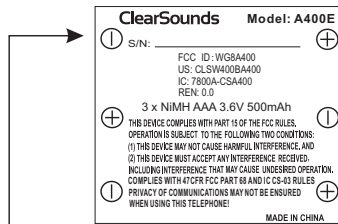

### Base rating label(1:1)

eg.: A400130303000001  
Printed by factory

**A400**

Position review

### Handset rating label(1:1)

eg.: A400130303000001

Printed by factory

Position review

### Handset rating label(1:1)

eg.: A400130303000001

**A400E**

Printed by factory

### Charger rating label(1:1)

Position review