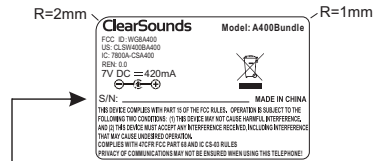

Base rating label(1:1)

eg.: A400130303000001

Printed by factory