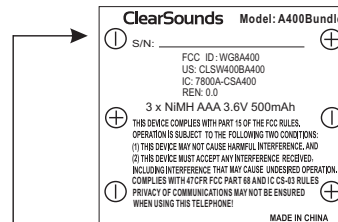

### Handset rating label(1:1)

eg.: A400130303000001

**A400E**

Printed by factory

## Base rating label(1:1)

eg.: A400130303000001

Printed by factory

Position review

## Handset rating label(1:1)

eg.: A400130303000001

Printed by factory

Position review

## Charger rating label(1:1)