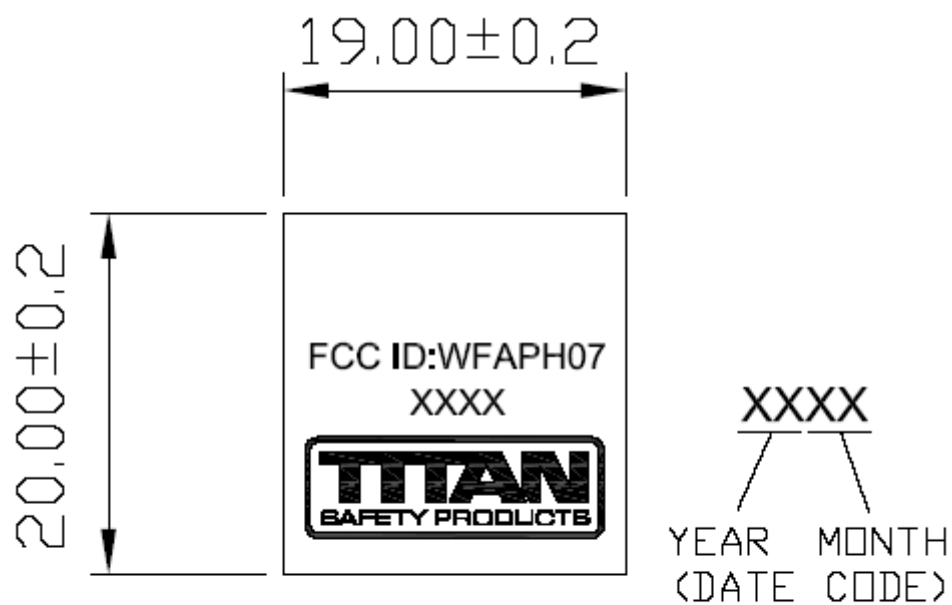

FCC ID: WFAPH07 Label & Label Location

UNIT: mm