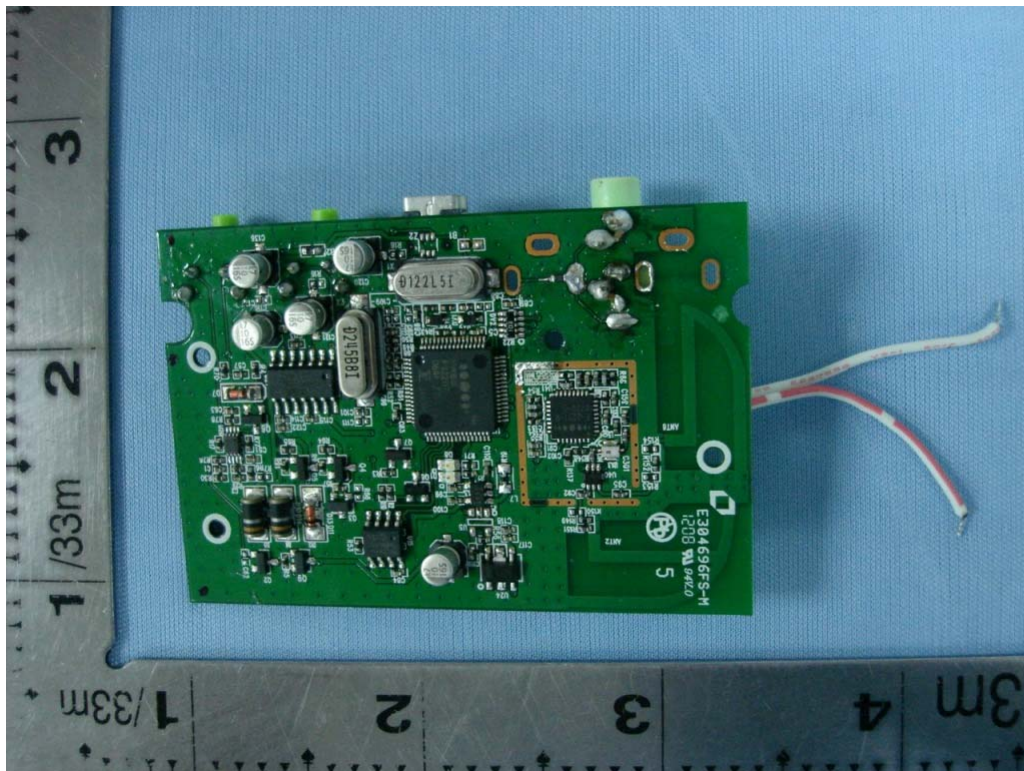

PHOTO OF EUT

Model : PC2410

Inside View of TX

Inside View of RX

PHOTO OF EUT

Model : PC2410

Full View of Component Side of TX

Full View of Solder Side of TX

PHOTO OF EUT

Model : PC2410

Full View of Component Side of RX

Full View of Solder Side of RX

PHOTO OF EUT

Model : PC2410

Full View of AC Adaptor

Full View of AV Cable