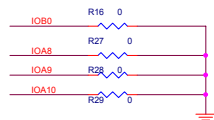

Title		
Size B	Number	Revision
Date: 2007-7-16	Sheet of	
File: C:\Documents and Settings\...FM-JDRX\DT15168B		

32.768KHz Crystal Frequency