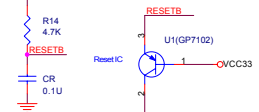

Title		
Size B	Number	Revision
Date: 2007-7-16	Sheet of	
File: C:\Documents and Settings\...FM-JDRX\DT15168B		

32.768KHz Crystal Frequency