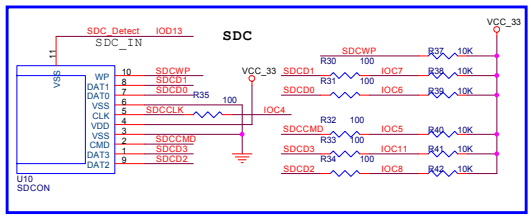

Title		
Size B	Number	Revision
Date: 2007-7-16	Sheet of	
File: C:\Documents and Settings\...FM-JDRX\DT15168B		

32.768KHz Crystal Frequency