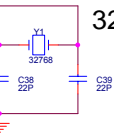

Title		
Size B	Number	Revision
Date: 2007-7-16	Sheet of	
File: C:\Documents and Settings\...FM-JDRX\DT15168B		

32.768KHz Crystal Frequency