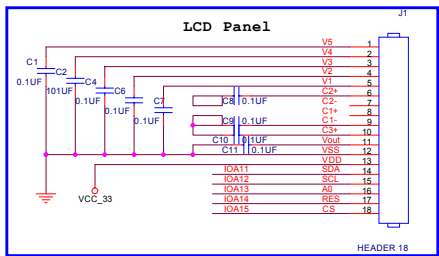

Title		
Size B	Number	Revision
Date: 2007-7-16	Sheet of	
File: C:\Documents and Settings\...FM-JDRX\DT15168B		

32.768KHz Crystal Frequency