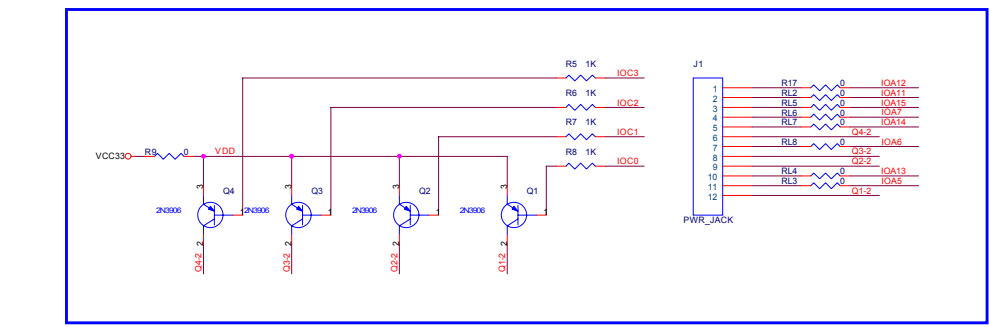

Title		
Size B	Number	Revision
Date: 2007-7-16	Sheet of	
File: C:\Documents and Settings\...FM-JDRX\DT15168B		

32.768KHz Crystal Frequency