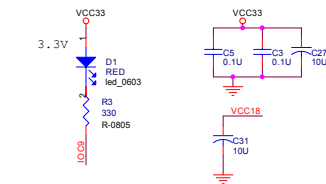

Title		
Size B	Number	Revision
Date: 2007-7-16	Sheet of	
File: C:\Documents and Settings\...FM-JDRX\DT15168B		

32.768KHz Crystal Frequency