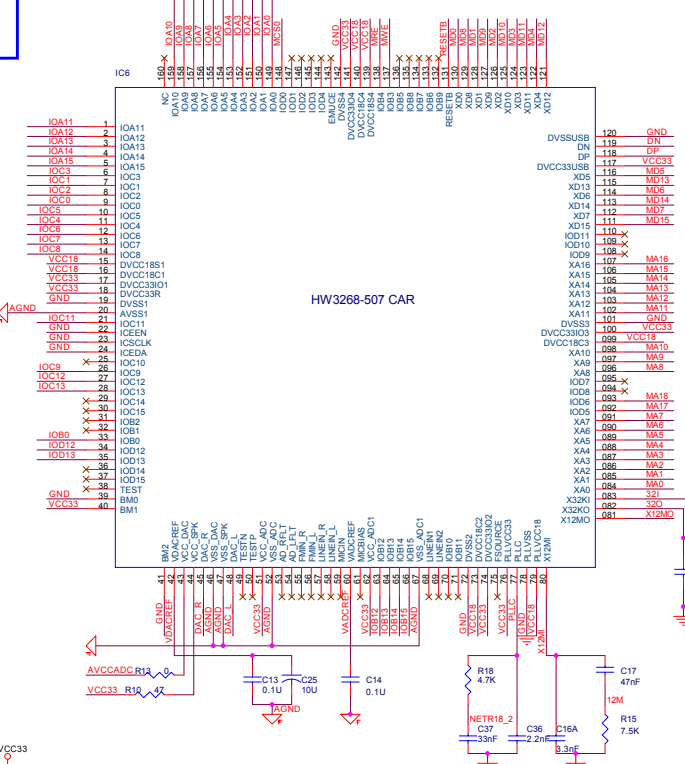

Title		
Size B	Number	Revision
Date: 2007-7-16	Sheet of	
File: C:\Documents and Settings\...FM-JDRX\DT15168B		

32.768KHz Crystal Frequency