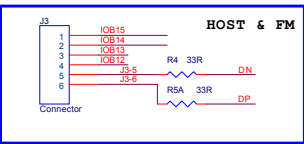

Title		
Size B	Number	Revision
Date: 2007-7-16	Sheet of	
File: C:\Documents and Settings\...FM-JDRX\DT15168B		

32.768KHz Crystal Frequency