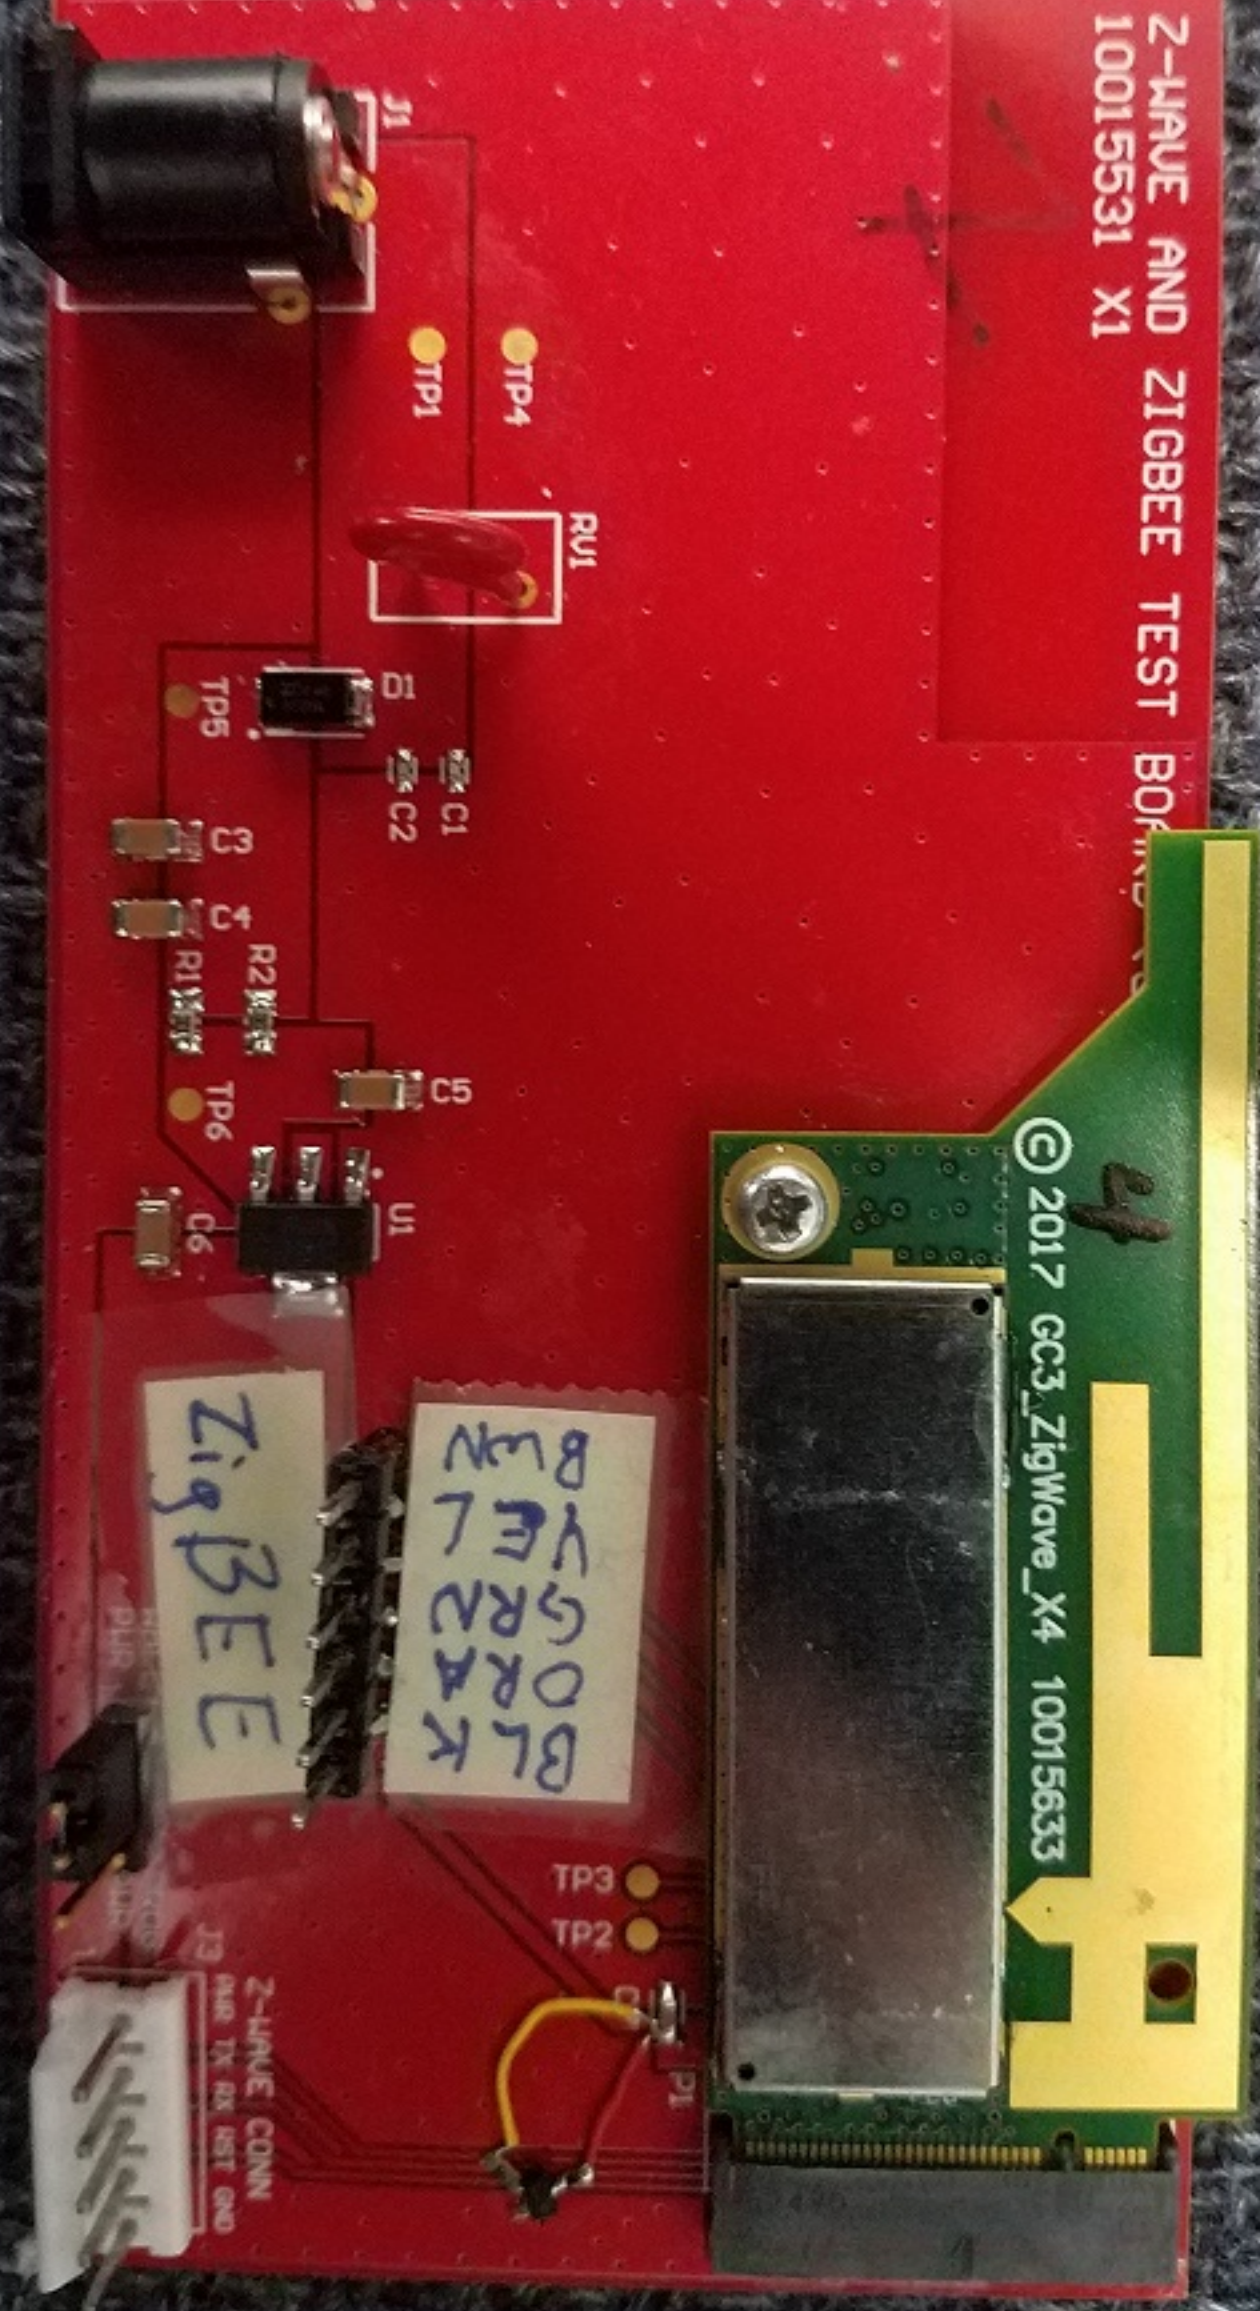

Z-WAVE AND ZIGBEE TEST BOARD  
10015531 X1

© 2017 GC3\_ZigWave\_X4 10015633

BLK  
ORA  
GRN  
VEL  
BLW

ZigBEE

Z-WAVE CONN  
RX TX RX RST GND

1719

MADE IN USA

136868

002

**NORTEK**

SECURITY & CONTROL

2

© 2017 GC3\_ZigWave\_X4 10015633

B11