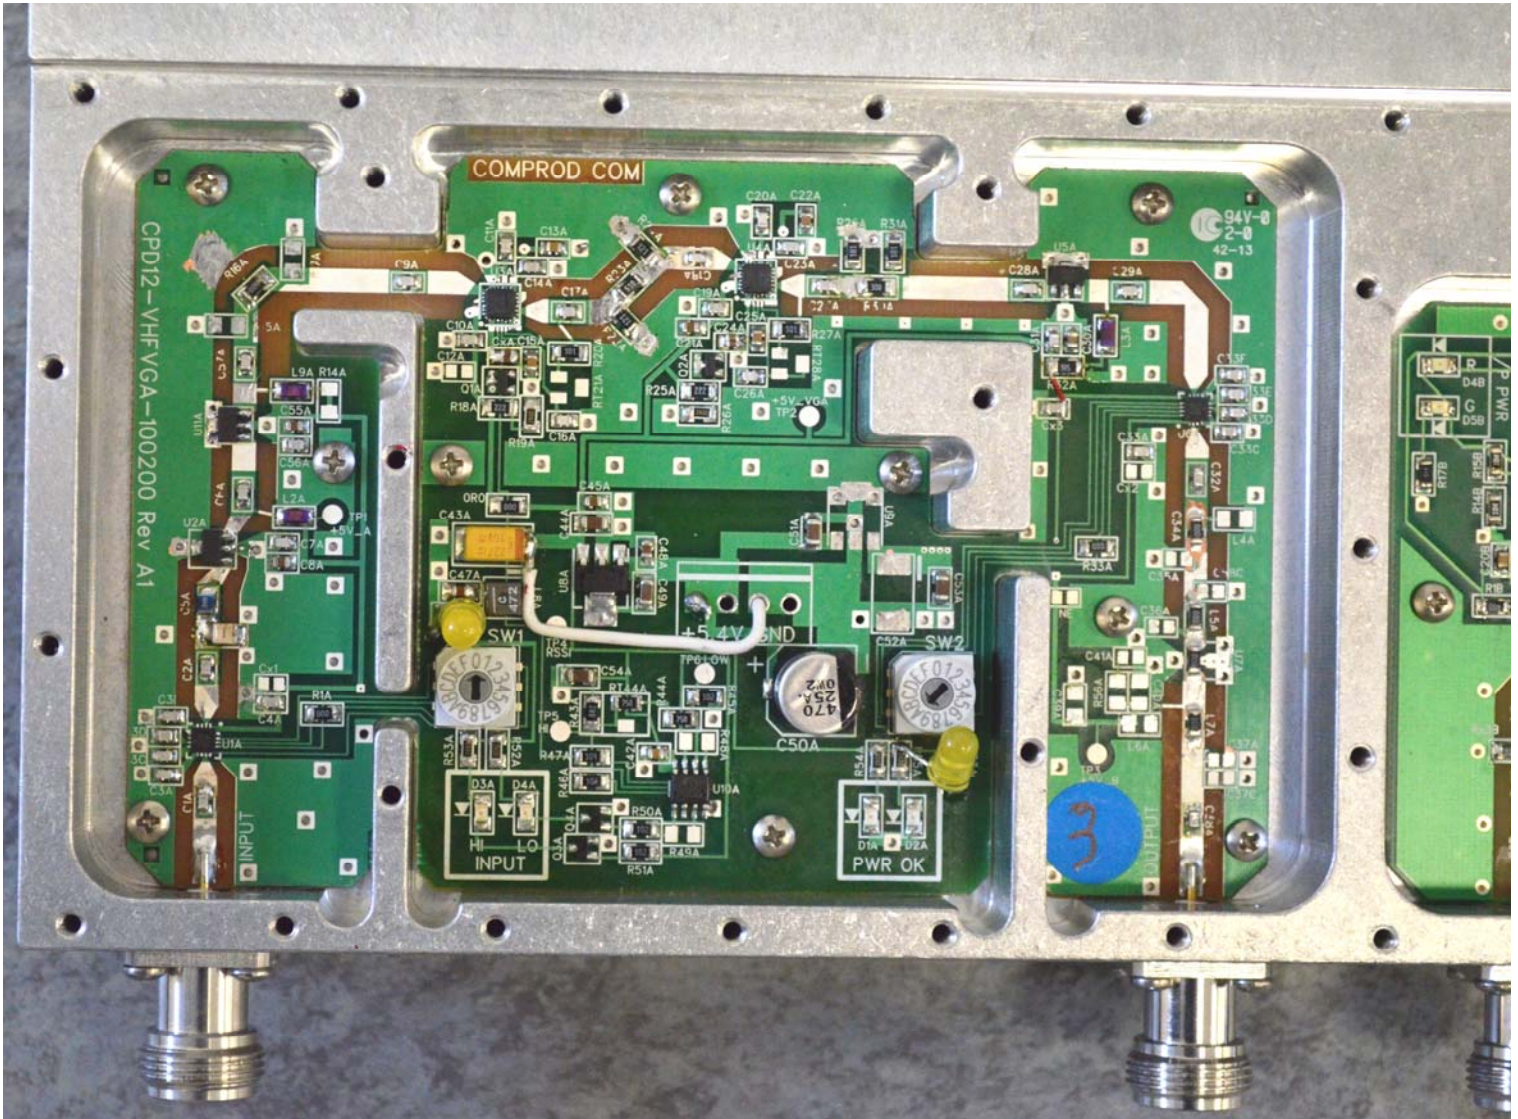

ANNEX 3 – Internal Photos

Comprod Communications Ltd
VHF Uni-Directional Amplifier, Model UDA138225
IC: 7755A-UDA138225

ANNEX 3 – Internal Photos

ANNEX 3 – Internal Photos

ANNEX 3 – Internal Photos

Comprod Communications Ltd
VHF Uni-Directional Amplifier, Model UDA138225
IC: 7755A-UDA138225

ANNEX 3 – Internal Photos

ANNEX 3 – Internal Photos

Comprod Communications Ltd
VHF Uni-Directional Amplifier, Model UDA138225
IC: 7755A-UDA138225

ANNEX 3 – Internal Photos

ANNEX 3 – Internal Photos

ANNEX 3 – Internal Photos