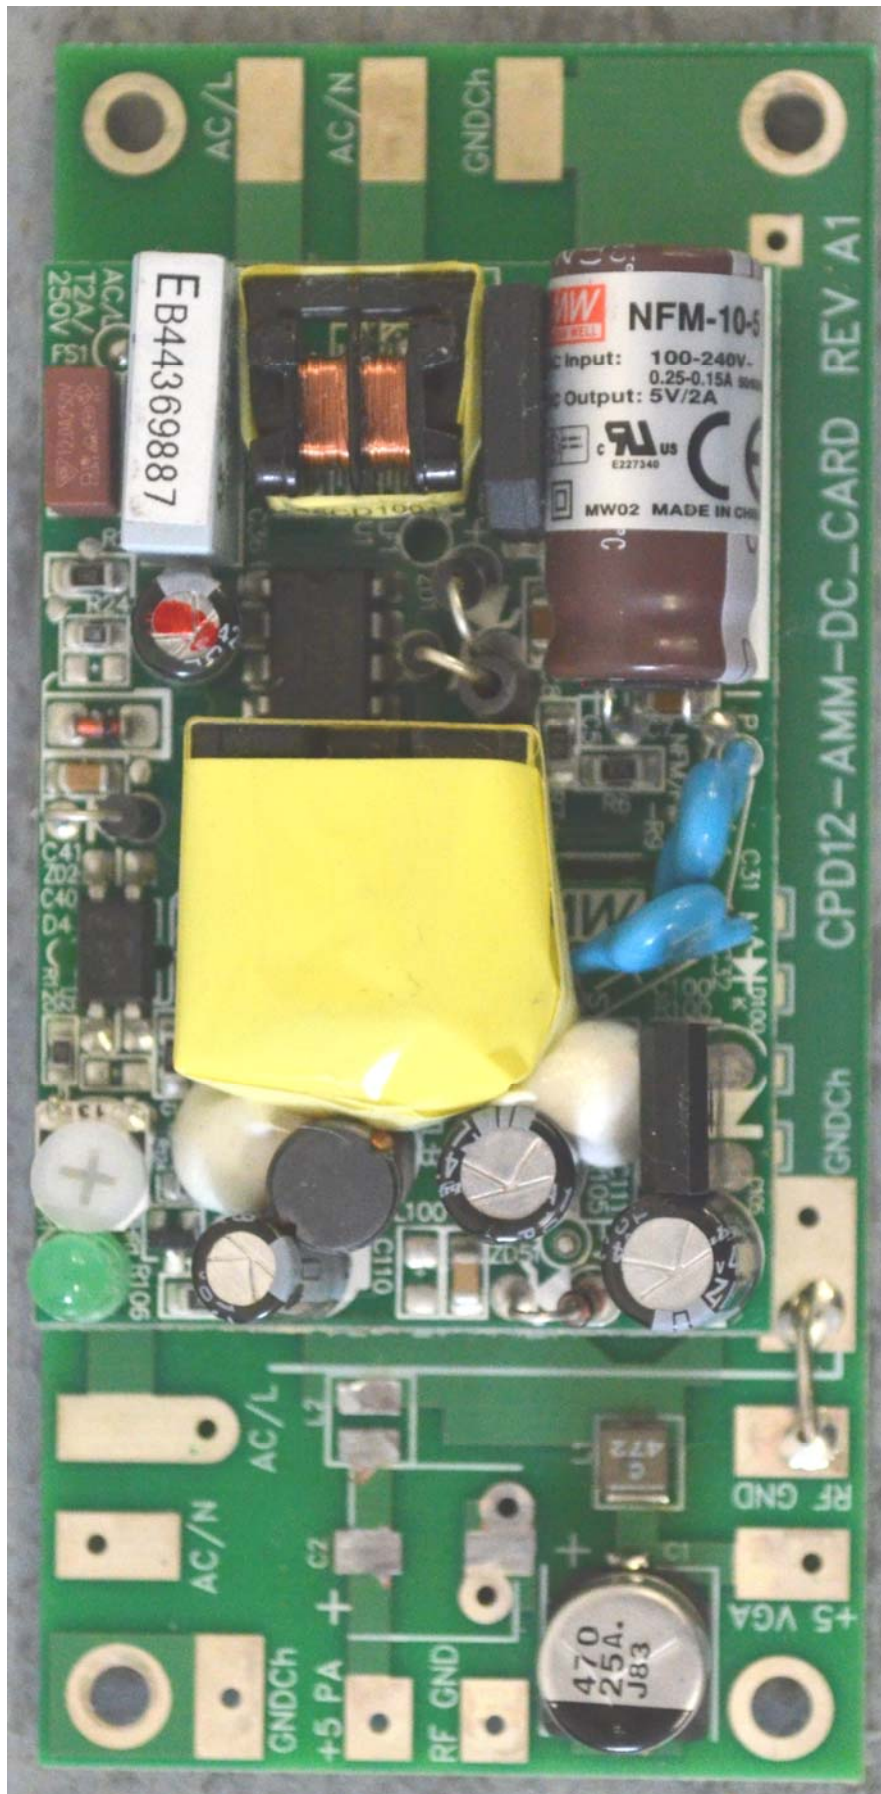

ANNEX 3 – Internal Photos

Comprod Communications Ltd
VHF Uni-Directional Amplifier, Model UDA138225
IC: 7755A-UDA138225

ANNEX 3 – Internal Photos

ANNEX 3 – Internal Photos

ANNEX 3 – Internal Photos

Comprod Communications Ltd
VHF Uni-Directional Amplifier, Model UDA138225
IC: 7755A-UDA138225

ANNEX 3 – Internal Photos

ANNEX 3 – Internal Photos

Comprod Communications Ltd
VHF Uni-Directional Amplifier, Model UDA138225
IC: 7755A-UDA138225

ANNEX 3 – Internal Photos

ANNEX 3 – Internal Photos

ANNEX 3 – Internal Photos