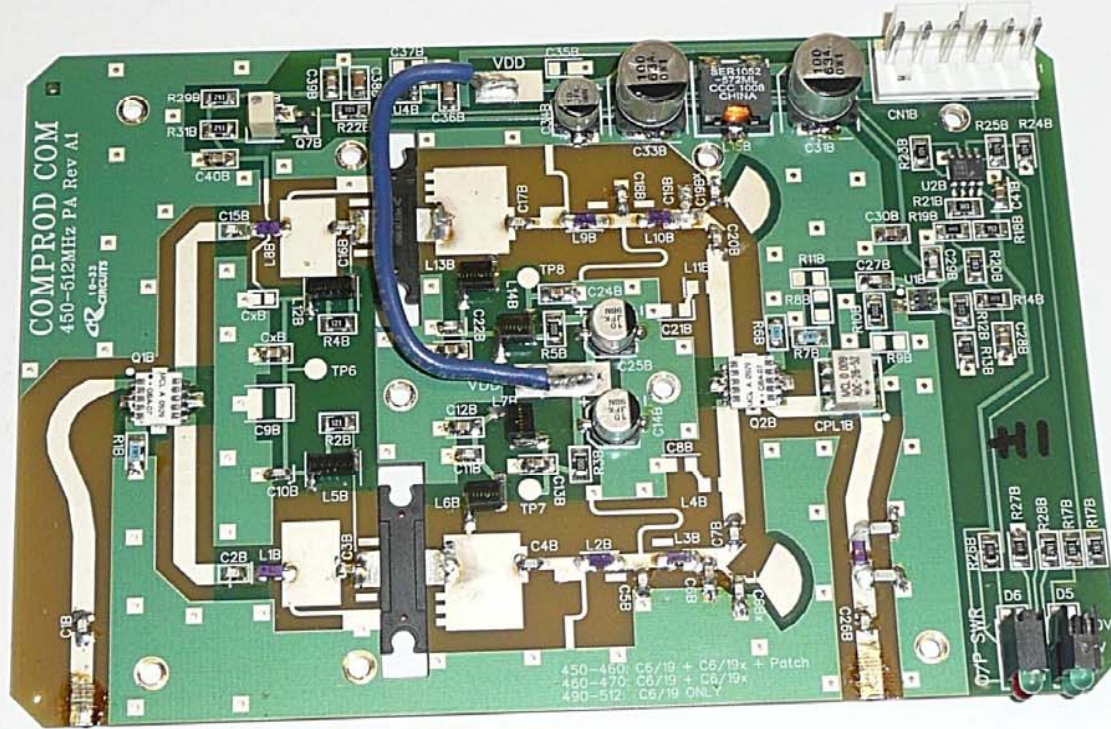

OUTPUT PWR SETTING

Uplink - VGA

Uplink - VGA

Uplink - VGA

Uplink - VGA

Uplink - PA

Uplink - PA

Uplink - PA

Uplink - PA

Uplink - PA

Uplink - PA

Uplink - PA

Uplink - PA

Uplink - PA

Downlink - VGA

INPUT

RSSI

HI/LOW

VGA NO 8

PWR OK

OUPUT PWR SETTING

OUTPUT

Downlink - VGA

Downlink - VGA