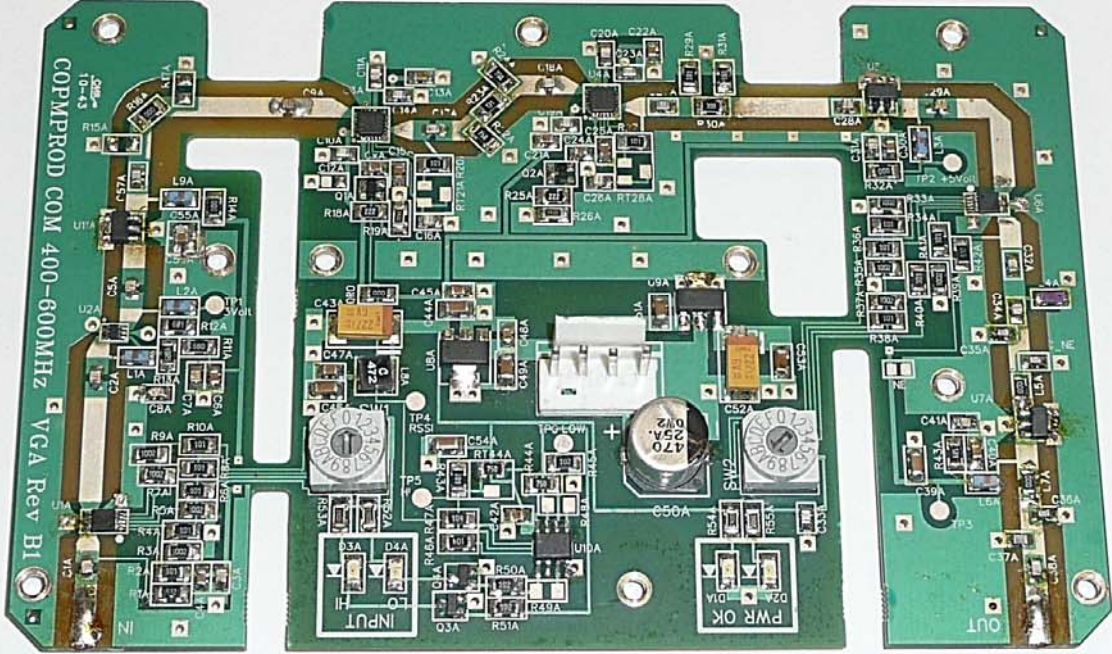

OUTPUT PWR SETTING

Uplink - VGA

Uplink - VGA

Uplink - VGA

Uplink - VGA

Uplink - PA

Uplink - PA

Uplink - PA

Uplink - PA

Uplink - PA

Uplink - PA

Uplink - PA

Uplink - PA

Uplink - PA

Downlink - VGA

INPUT

RSSI

HI/LOW

VGA NO 8

PWR OK

OUPUT PWR SETTING

OUTPUT

Downlink - VGA

Downlink - VGA