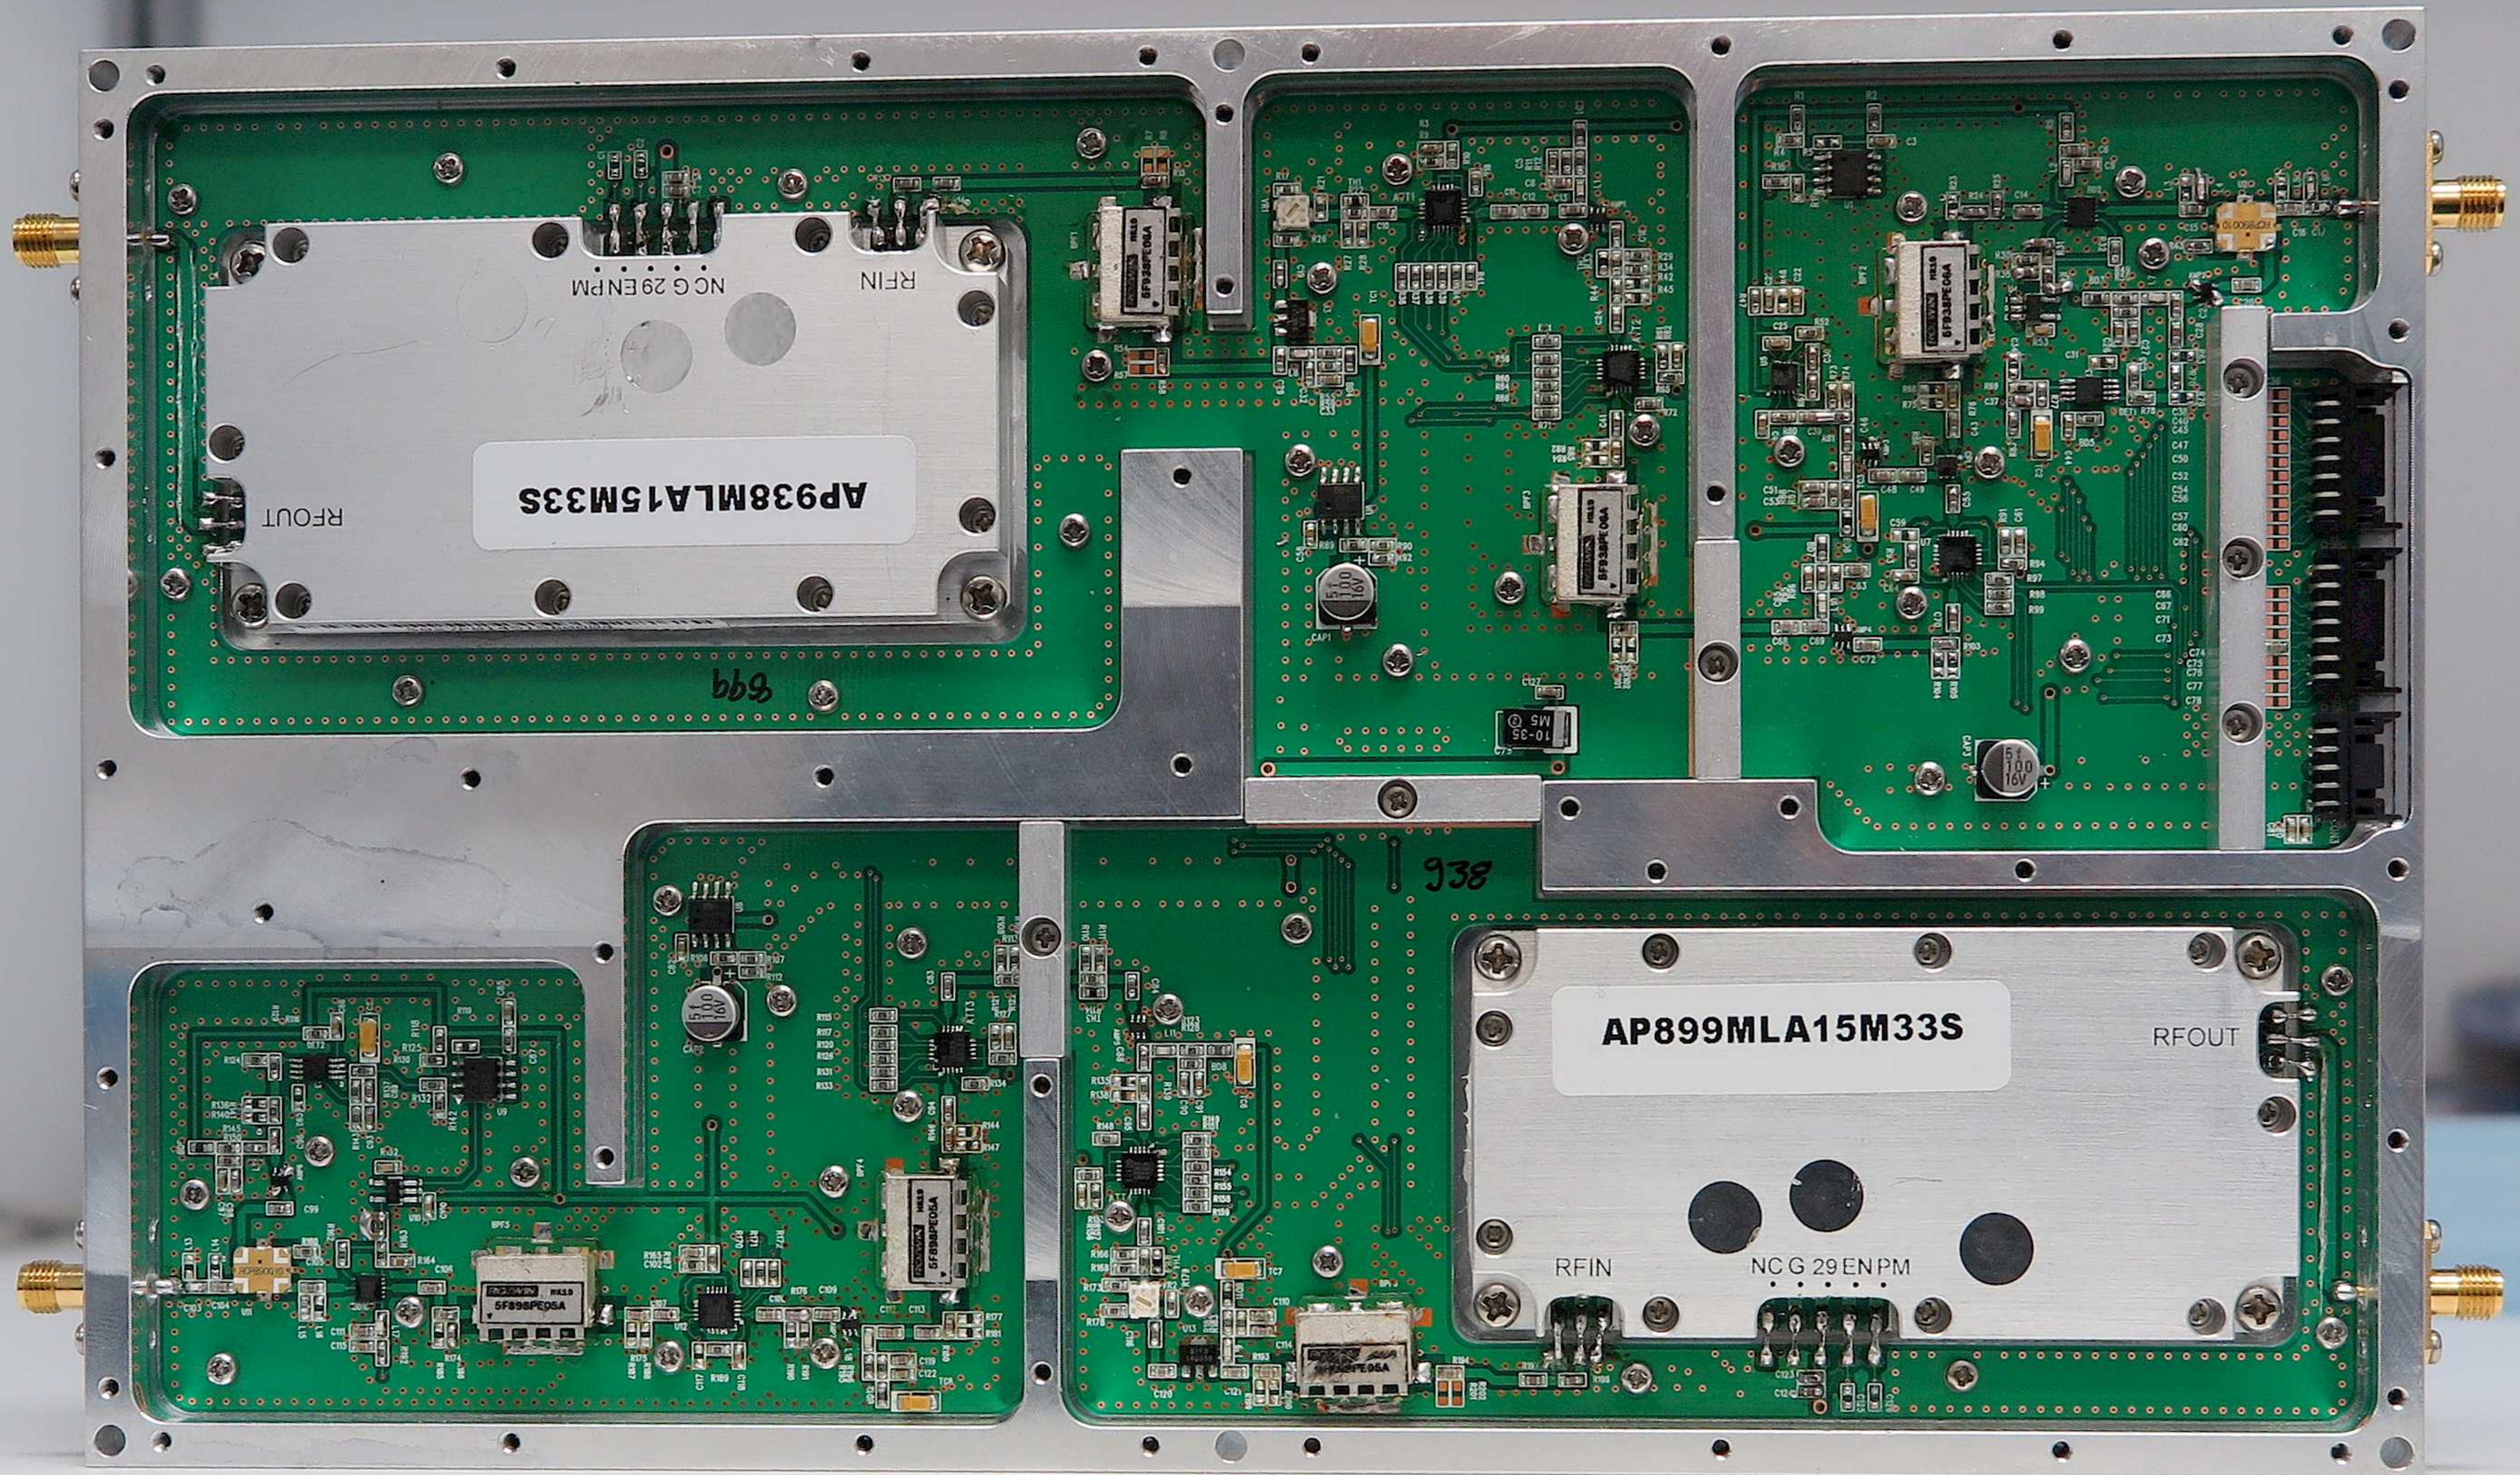

COMPROD

WARRANTY

UL ATT

DL ATT

10 dB/step 1dB/step 10dB/step 1dB/step

AGC SHUT DOWN POWER

AP938MLA15M33S

RFOUR

NC G 29ENPM

RFIN

AP899MLA15M33S

RFOUR

RFIN

NC G 29ENPM

AP938MLA15M33S

RFOUR