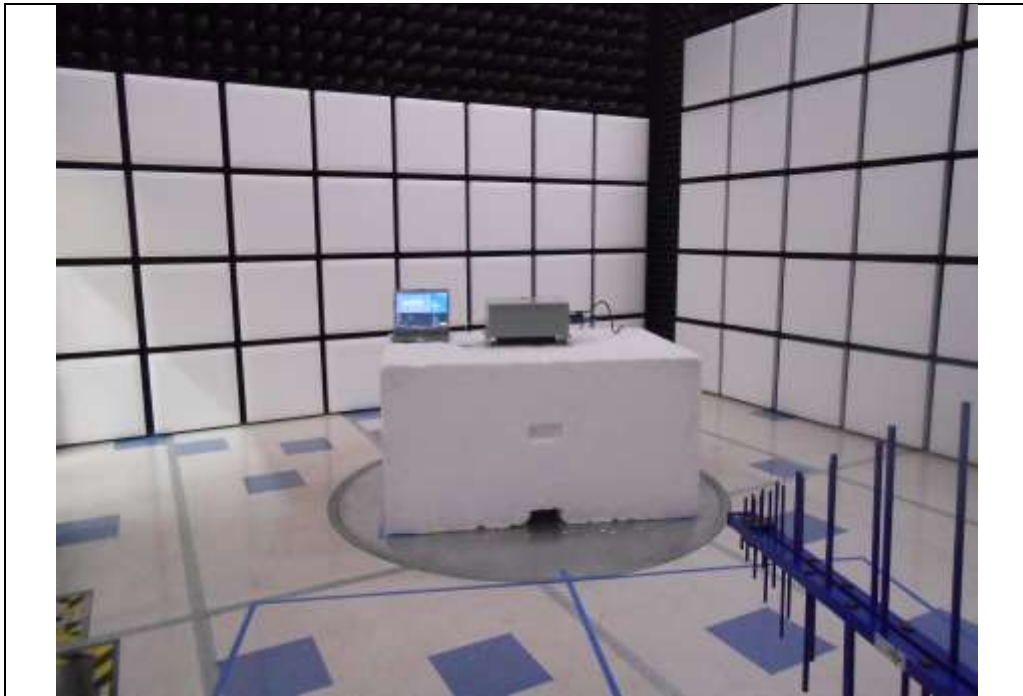

Test Setup Photos
FCC ID: WDM-BDA806870

RF Conducted

RF Radiated (30MHz to 1GHz)

RF Radiated (testing above 1GHz)