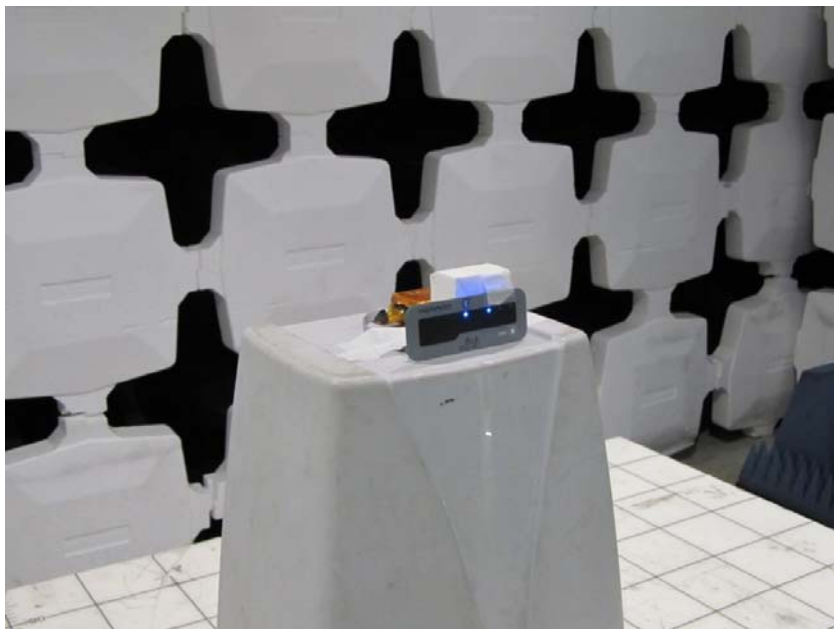

Test set up photos

Photo 1.. Radiated emissions test setup with Loop antenna.

Photo 2. Radiated emissions test setup with Biconilog antenna.

Photo 3. Radiated emissions test setup with Horn antenna in 1-18GHz.

Photo 4. Radiated emissions test setup with Horn antenna in 18-25GHz.

Photo 5. Radiated emissions test setup installed in host equipment.

Photo 6. Radiated emissions test setup.