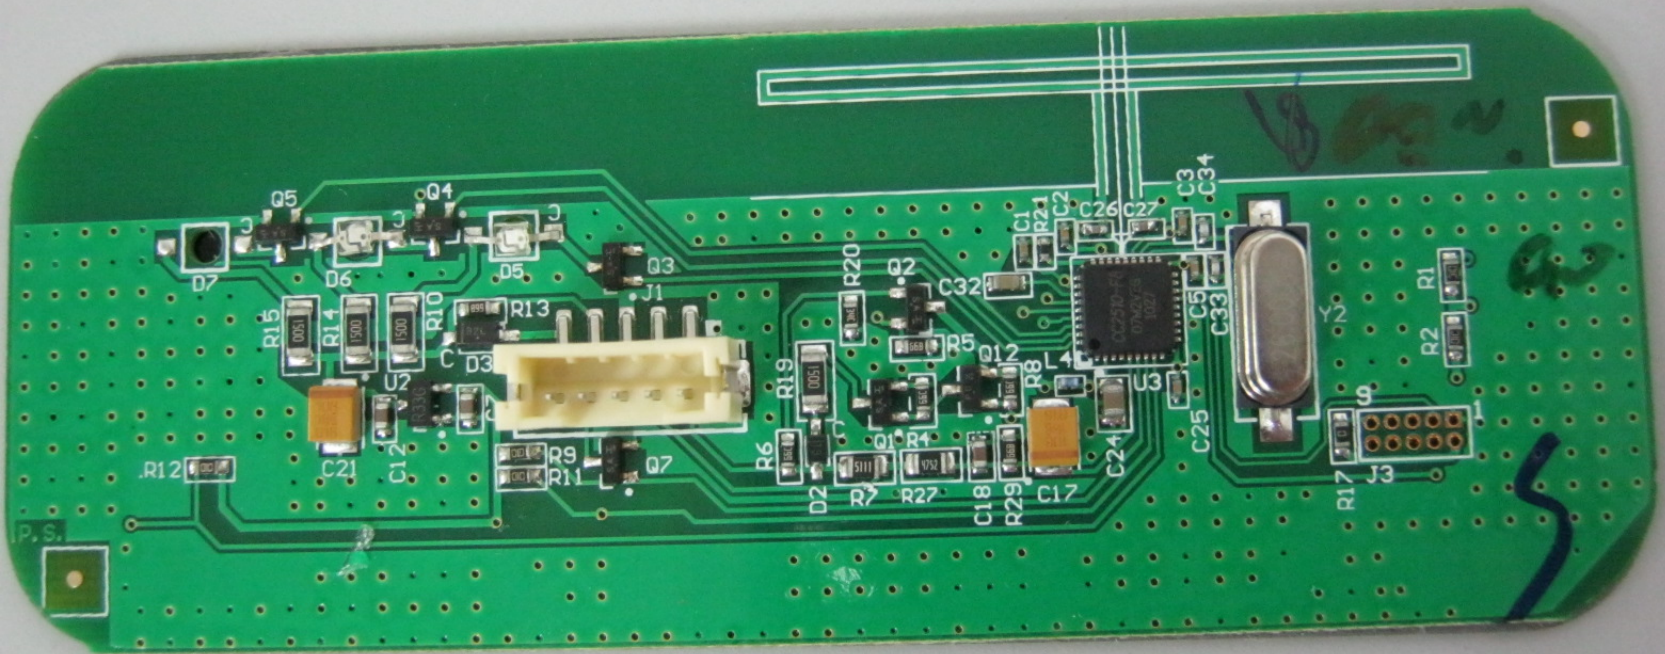

maytronics

Reset

1.8 pF

P.S.

N

S