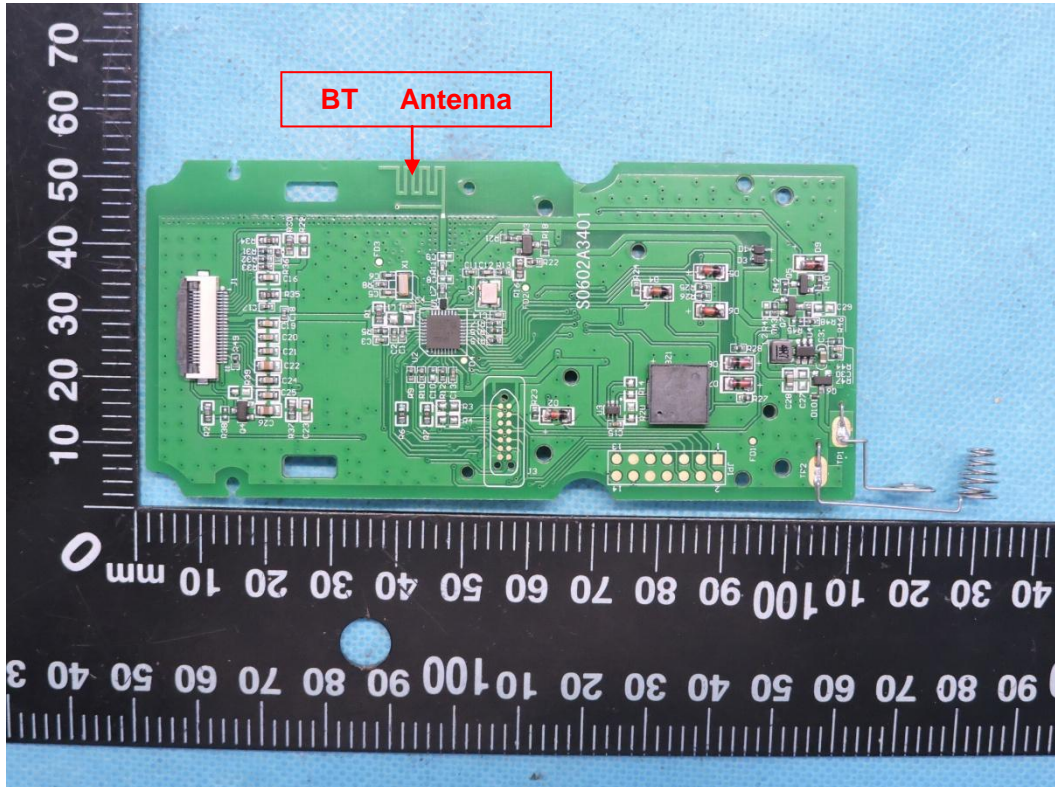

APPENDIX-PHOTOGRAPHS OF EUT CONSTRUCTIONAL DETAILS

FCC ID:WCH99954230

Model Name:M800

Photo 1

Photo 2

Photo 3

Photo 4

Photo 5