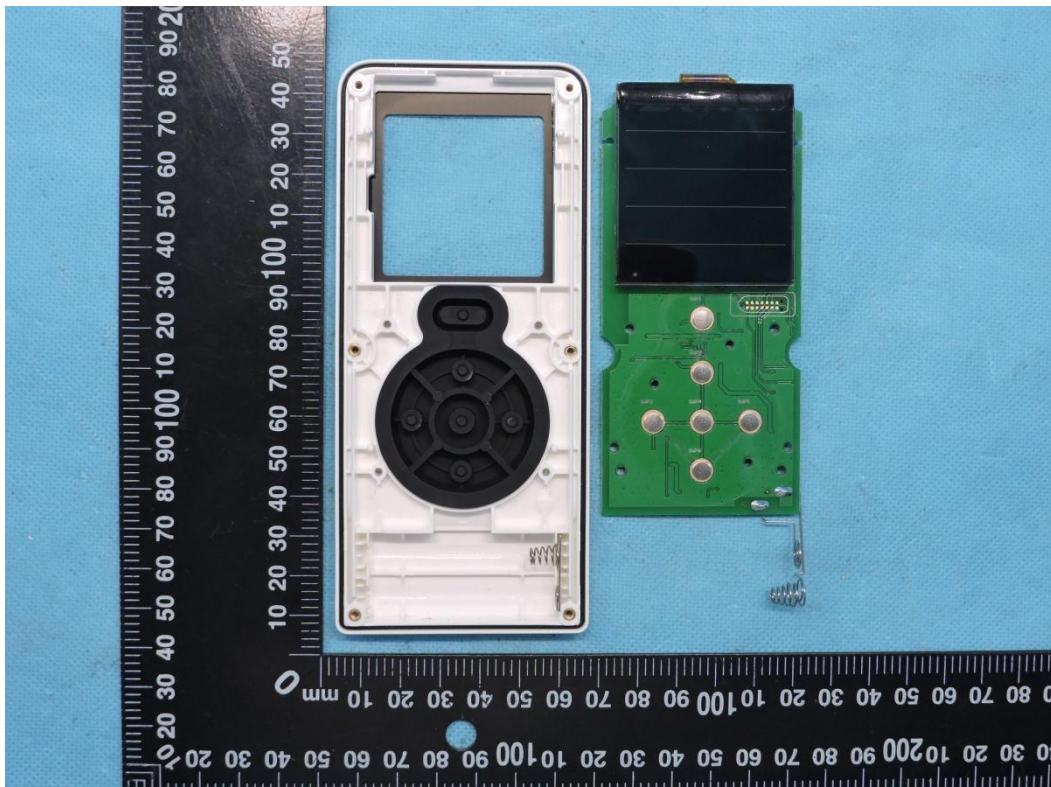

APPENDIX-PHOTOGRAPHS OF EUT CONSTRUCTIONAL DETAILS

FCC ID:WCH99954230

Model Name:M800

Photo 1

Photo 2

Photo 3

Photo 4

Photo 5