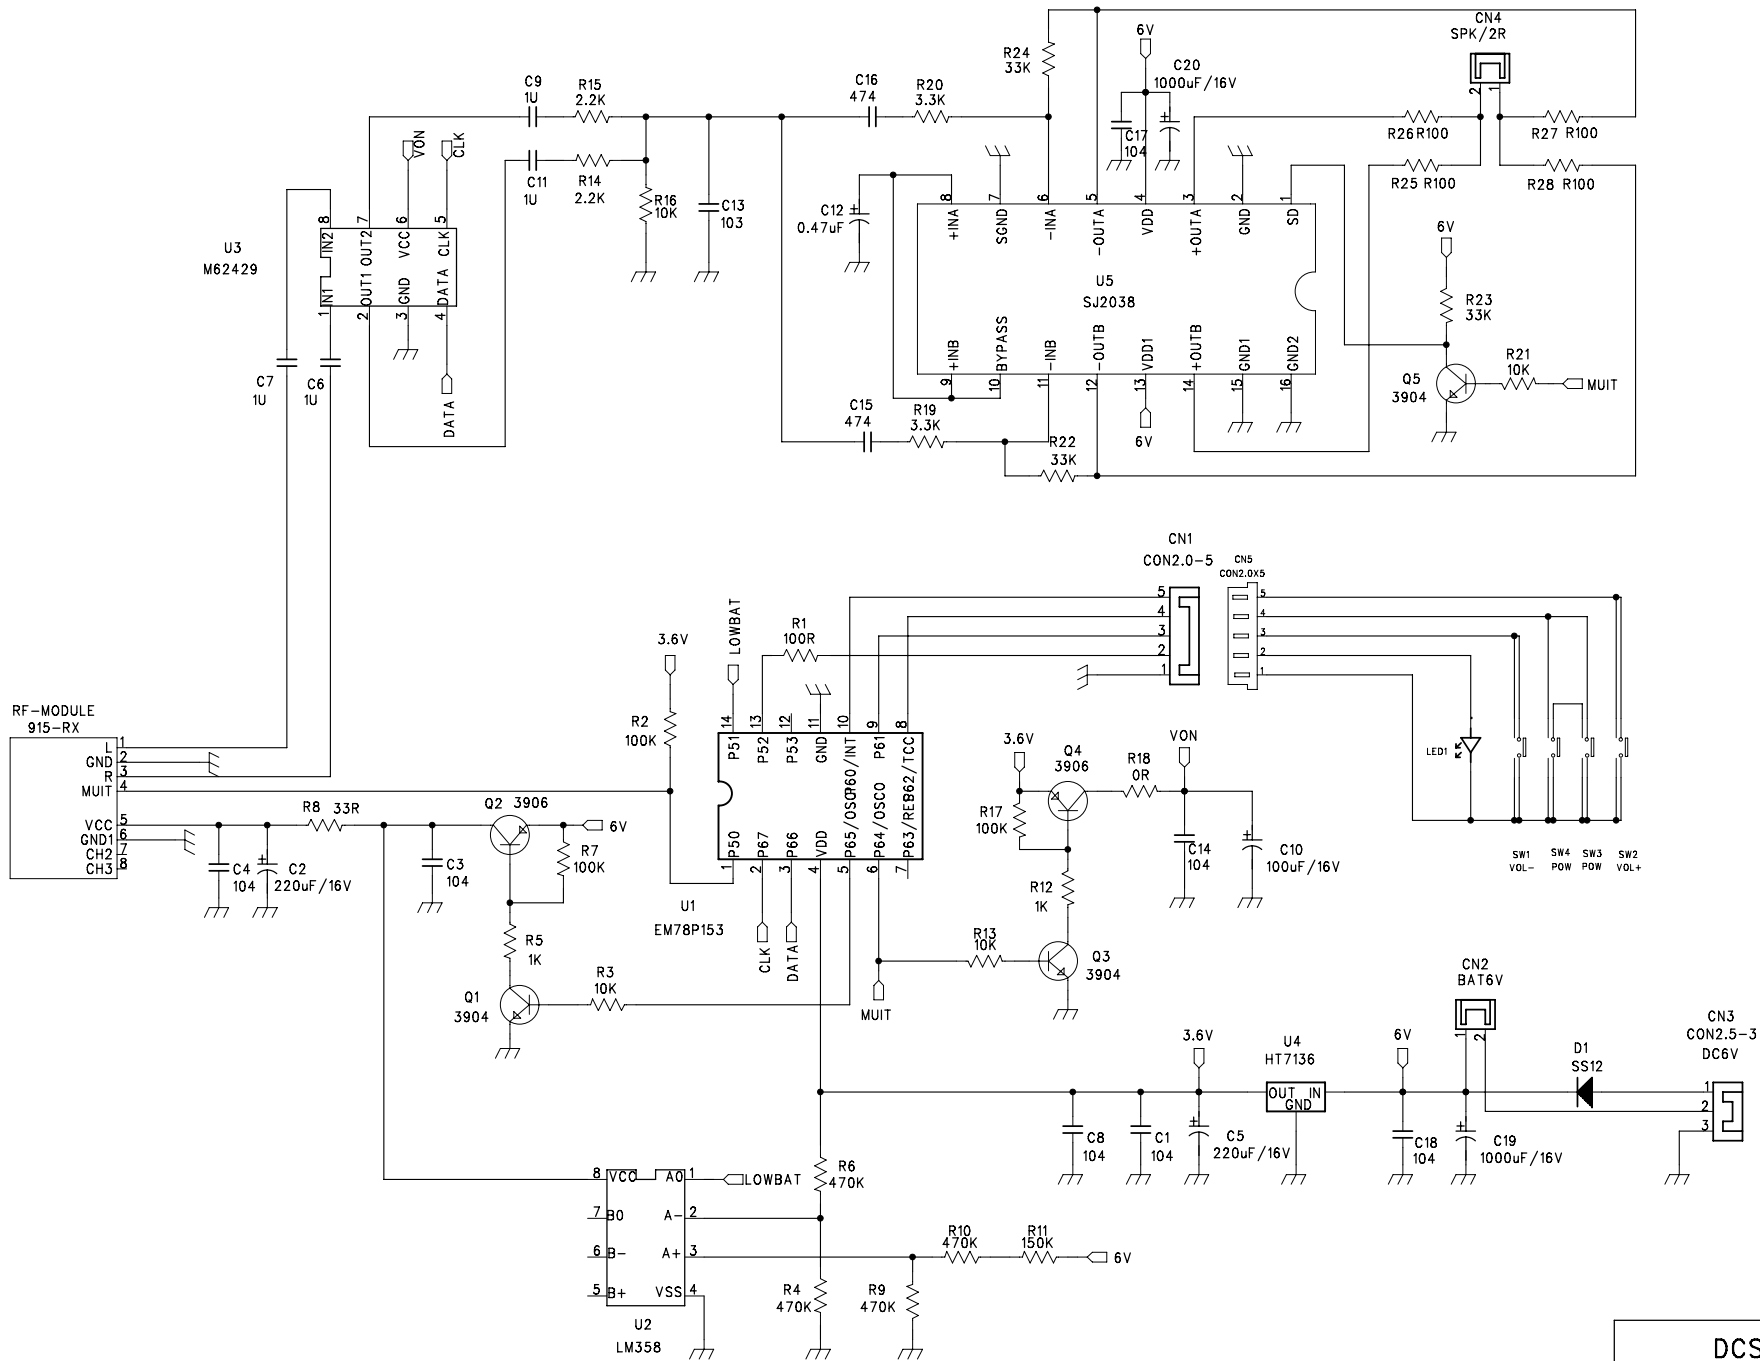

DCSS ELECTRONIC LTD	
MODEL:	915MHz RFMODULE RX
DATE:	2009.6.3

DCSS ELECTRONIC LTD	
MODEL:	DS-971-RX-V1
DATE:	2009.6.9