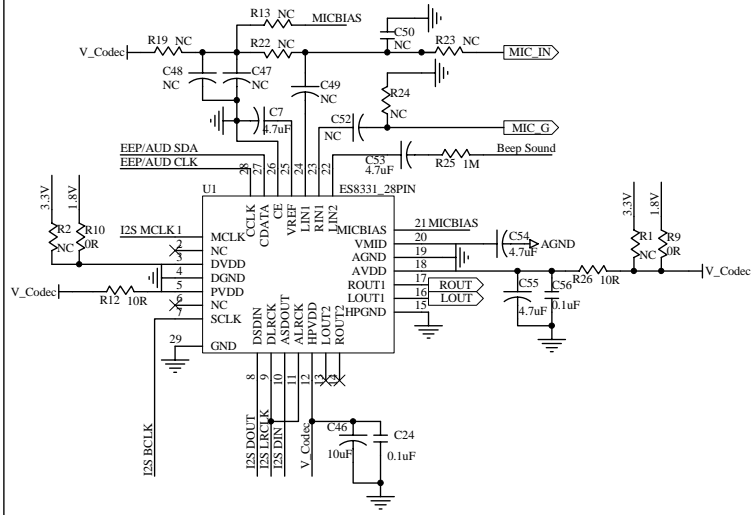

COMPANY:	DOSS		
TITLE:	DS-955B原理 (仅供参考)		
CODE:	RX		
Drawn Date:	2011/01/24	Revision:	Rev: 1.0
Approval:		Drawn:	yefeng

MODE I/O

ES8331 Audio CODEC

POWER

AWA8810

Title		
AV-LINK-RX		
Size	Number	Revision
B	AWA8810_ES8331-2011.10.12	
Date:	27-Dec-2011	Sheet of
File:	F:\MODE 8810+8331 (AV LINK-RX).D	Drawn By: