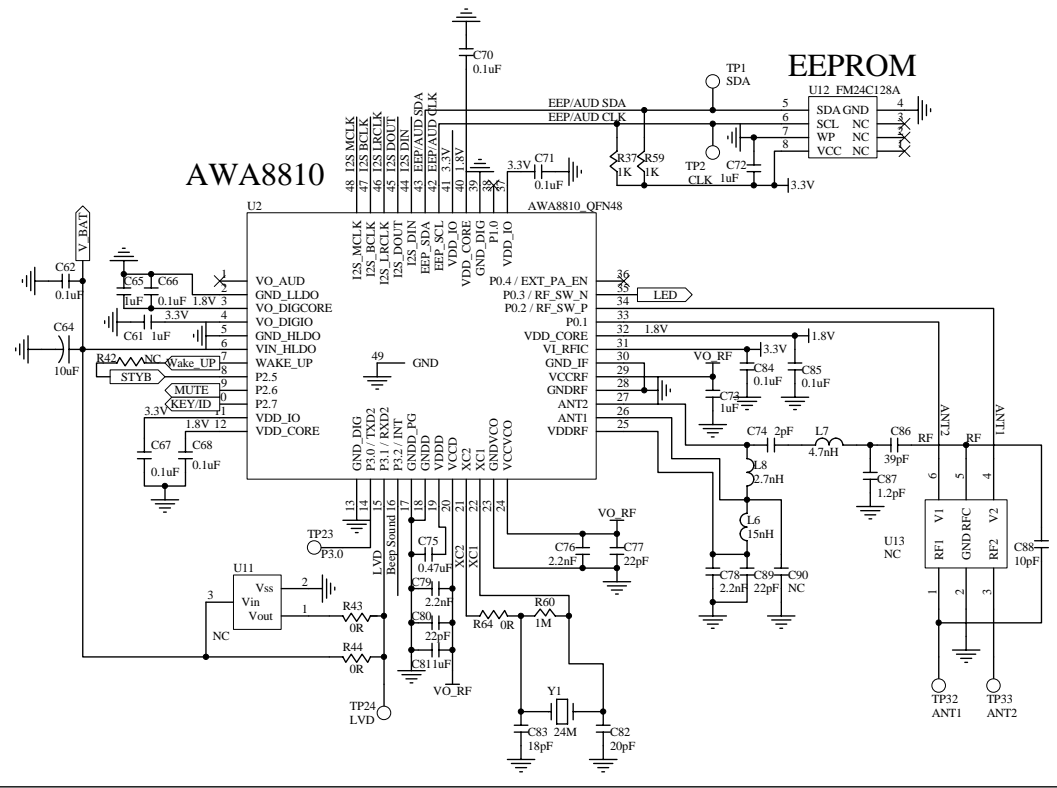

COMPANY:	DOSS		
TITLE:	DS-955B原理 (仅供参考)		
CODE:	RX		
Drawn Date:	2011/01/24	Revision:	Rev: 1.0
Approval:		Drawn:	yefeng

MODE I/O

ES8331 Audio CODEC

POWER

AWA8810

Title		
AV-LINK-RX		
Size	Number	Revision
B	AWA8810_ES8331-2011.10.12	
Date:	27-Dec-2011	Sheet of
File:	F:\MODE 8810+8331 (AV LINK-RX).D	Drawn By: