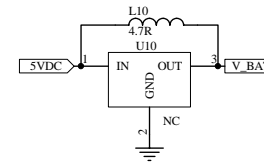

COMPANY:	DOSS		
TITLE:	DS-955B原理 (仅供参考)		
CODE:	RX		
Drawn Date:	2011/01/24	Revision:	Rev: 1.0
Approval:		Drawn:	yefeng

MODE I/O

ES8331 Audio CODEC

POWER

AWA8810

Title		
AV-LINK-RX		
Size	Number	Revision
B	AWA8810_ES8331-2011.10.12	
Date:	27-Dec-2011	Sheet of
File:	F:\MODE 8810+8331 (AV LINK-RX).D	Drawn By: