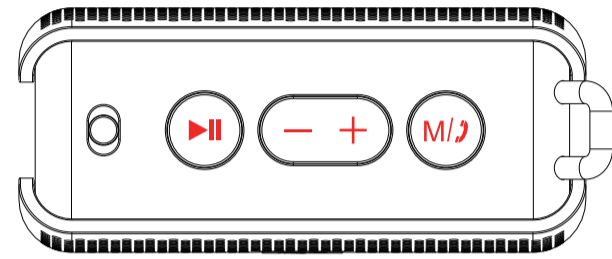

Model:DOSS Genie

Wireless Bluetooth Speaker
Model No.: DOSS Genie
Battery: 3.7V 500mAh
USB Input: 5V 1A
Power Output: 5W x 1
FCC ID: WC2-WN259
Made in Shenzhen,China

Wireless Bluetooth Speaker
Model No.: DOSS Genie
Battery: 3.7V 500mAh
USB Input: 5V 1A
Power Output: 5W x 1
FCC ID: WC2-WN259
Made in Shenzhen,China