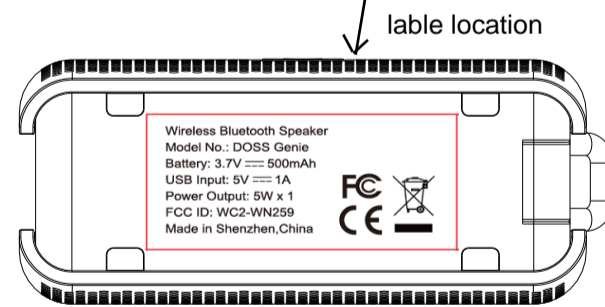

Model:DOSS Genie

Wireless Bluetooth Speaker
Model No.: DOSS Genie
Battery: 3.7V 500mAh
USB Input: 5V 1A
Power Output: 5W x 1
FCC ID: WC2-WN259
Made in Shenzhen,China

Wireless Bluetooth Speaker
Model No.: DOSS Genie
Battery: 3.7V 500mAh
USB Input: 5V 1A
Power Output: 5W x 1
FCC ID: WC2-WN259
Made in Shenzhen,China

20MM

42MM