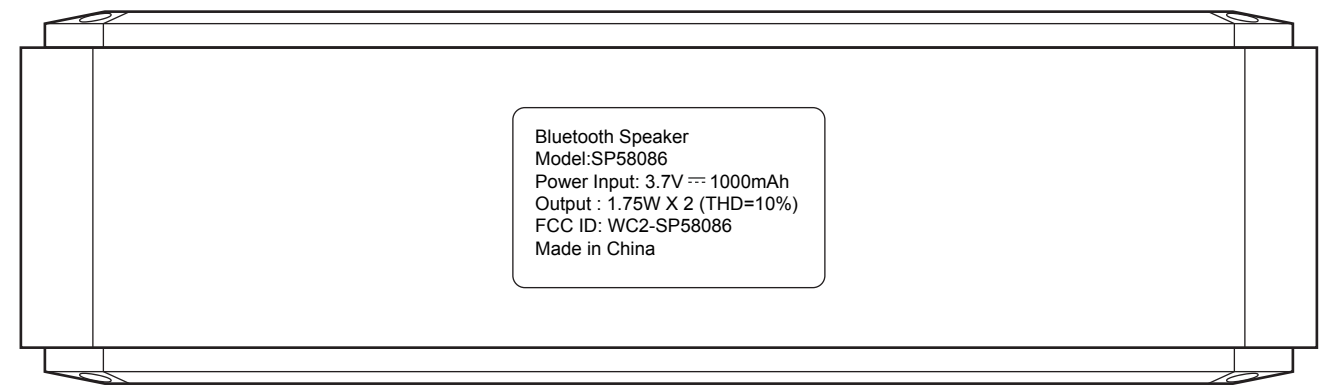

Deboss logo 0.5mm

RIGHT SIDE

Protective media cover

Deboss type 0.5mm

Recessed power button

BACK

BOTTOM