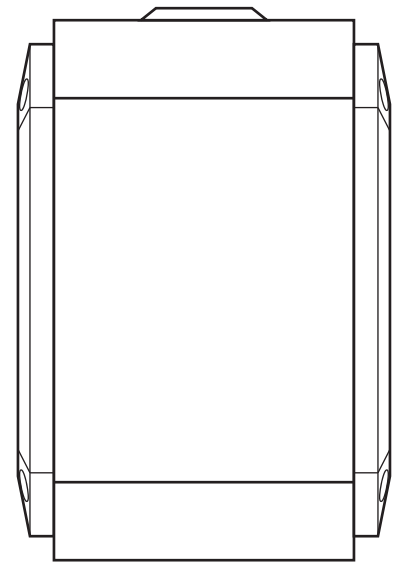

TOP

Buttons molded with rubber  
Deboss icons 1.0mm

Rubber

LEFT SIDE

FRONT

Hex screws

Speaker grille

Brushed metal

Deboss logo 0.5mm

RIGHT SIDE

Protective media cover

Deboss type 0.5mm

Recessed power button

BACK

BOTTOM