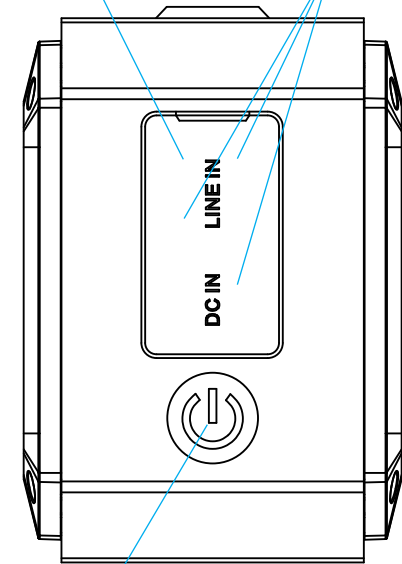

TOP

Buttons molded with rubber  
Deboss icons 1.0mm

Rubber

LEFT SIDE

FRONT

Hex screws

Speaker grille

Brushed metal

Deboss logo 0.5mm

RIGHT SIDE

Protective media cover

Deboss type 0.5mm

Recessed power button

BACK

BOTTOM