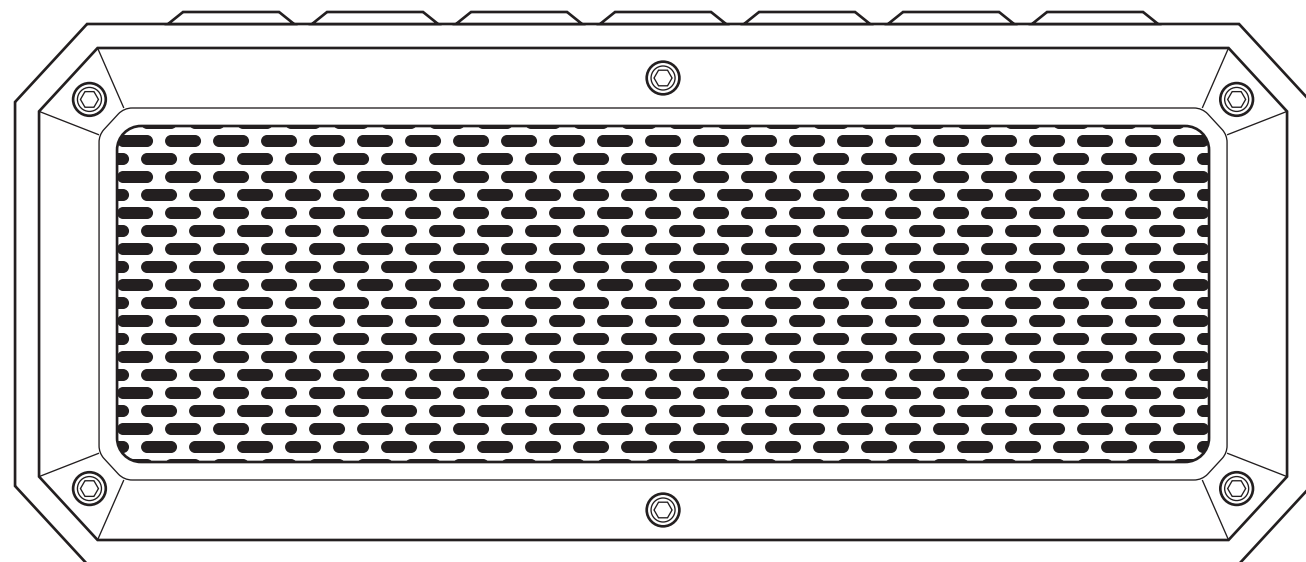

TOP

Buttons molded with rubber  
Deboss icons 1.0mm

Rubber

LEFT SIDE

FRONT

Hex screws

Speaker grille

Brushed metal

Deboss logo 0.5mm

RIGHT SIDE

Protective media cover

Deboss type 0.5mm

Recessed power button

BACK

BOTTOM