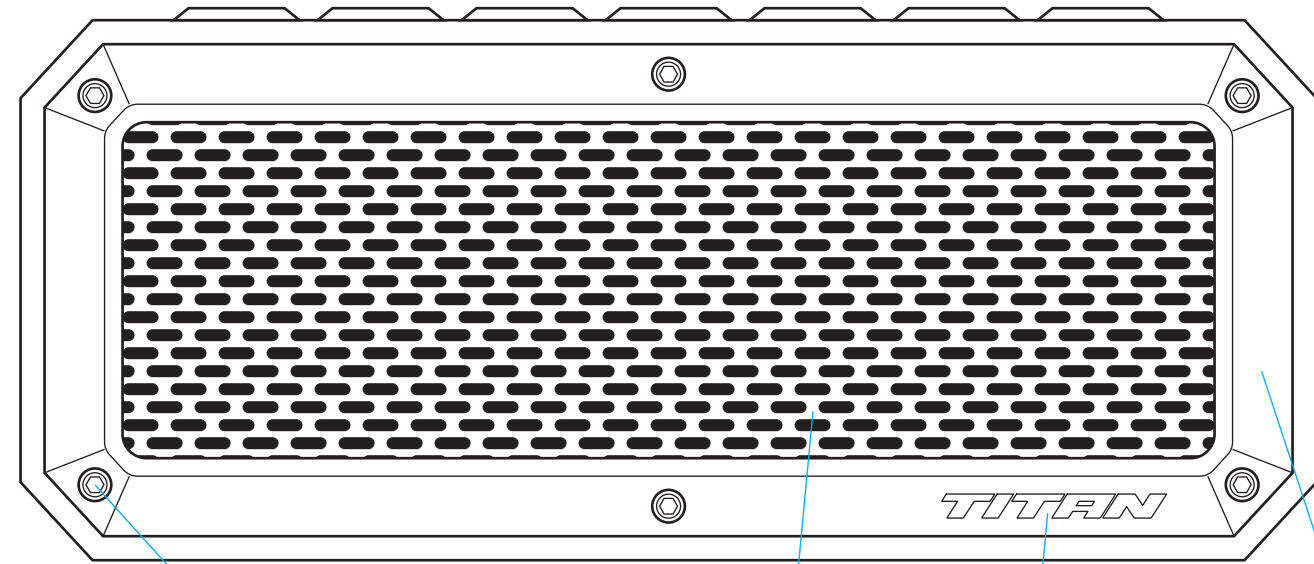

TOP

Buttons molded with rubber  
Deboss icons 1.0mm

Rubber

LEFT SIDE

FRONT

Hex screws

Speaker grille

Brushed metal

Deboss logo 0.5mm

RIGHT SIDE

Protective media cover

Deboss type 0.5mm

Recessed power button

BACK

BOTTOM