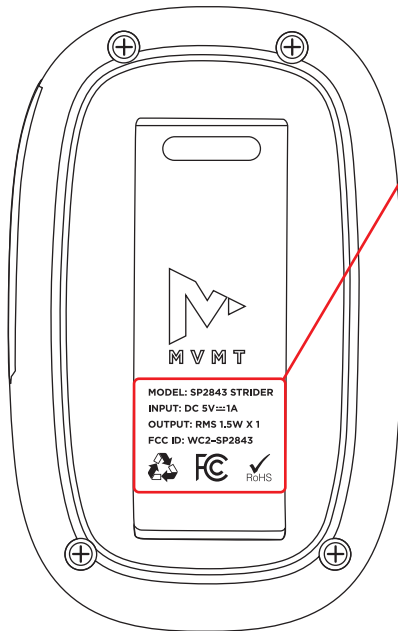

PROJECT: Speaker: SP2843

Version 1: 4/22/2015

Scale: 1:1

Rating Label

SPEAKER BODY – BACK

Back
Rating Label
Clear Acetate Sticker

ACTUAL SIZE