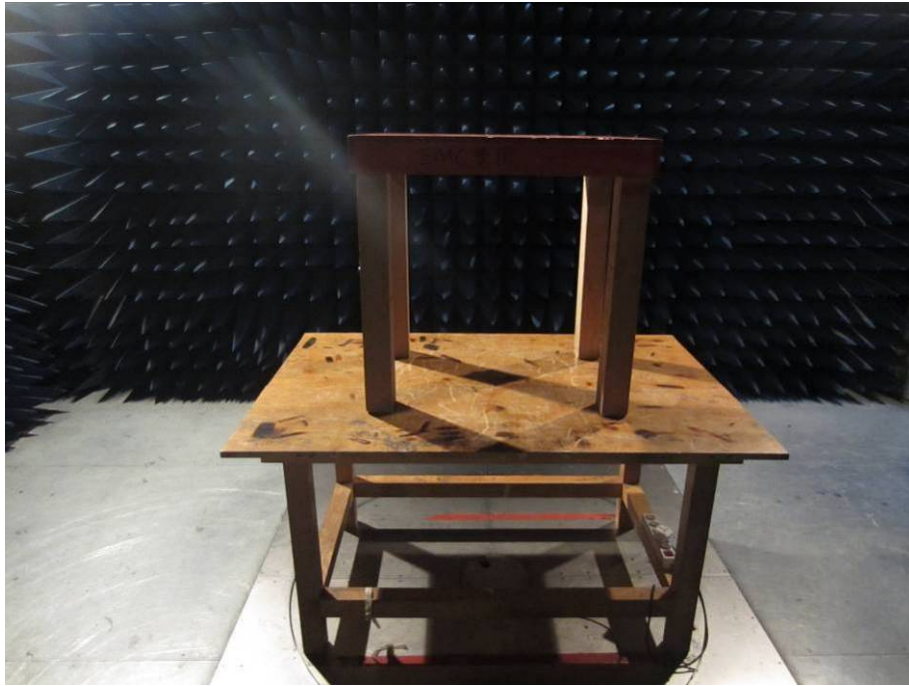

Model No.: BE1

RADIATED EMISSION TEST SETUP (30 MHz to 1 GHz) FROM 1M-HEIGHT TEST TABLE

RADIATED EMISSION TEST SETUP (ABOVE 1 GHz) FROM 1.5M-HEIGHT TEST TABLE

Model No.: BE1

1. 5M-HEIGHT TEST TABLE FOR RADIATED EMISSION TEST SETUP (ABOVE 1 GHz)

AC POWER LINE CONDUCTED EMISSION

RADIO FREQUENCY