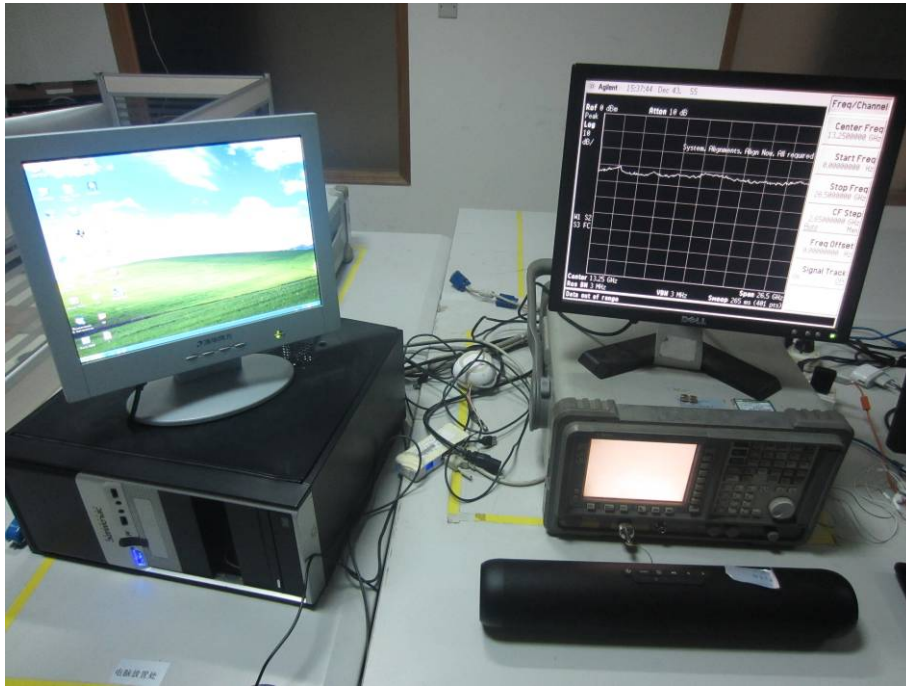

Model No.: ISWF776B

### RF TEST SETUP

### CE TEST SETUP

RE TEST SETUP

RE TEST SETUP