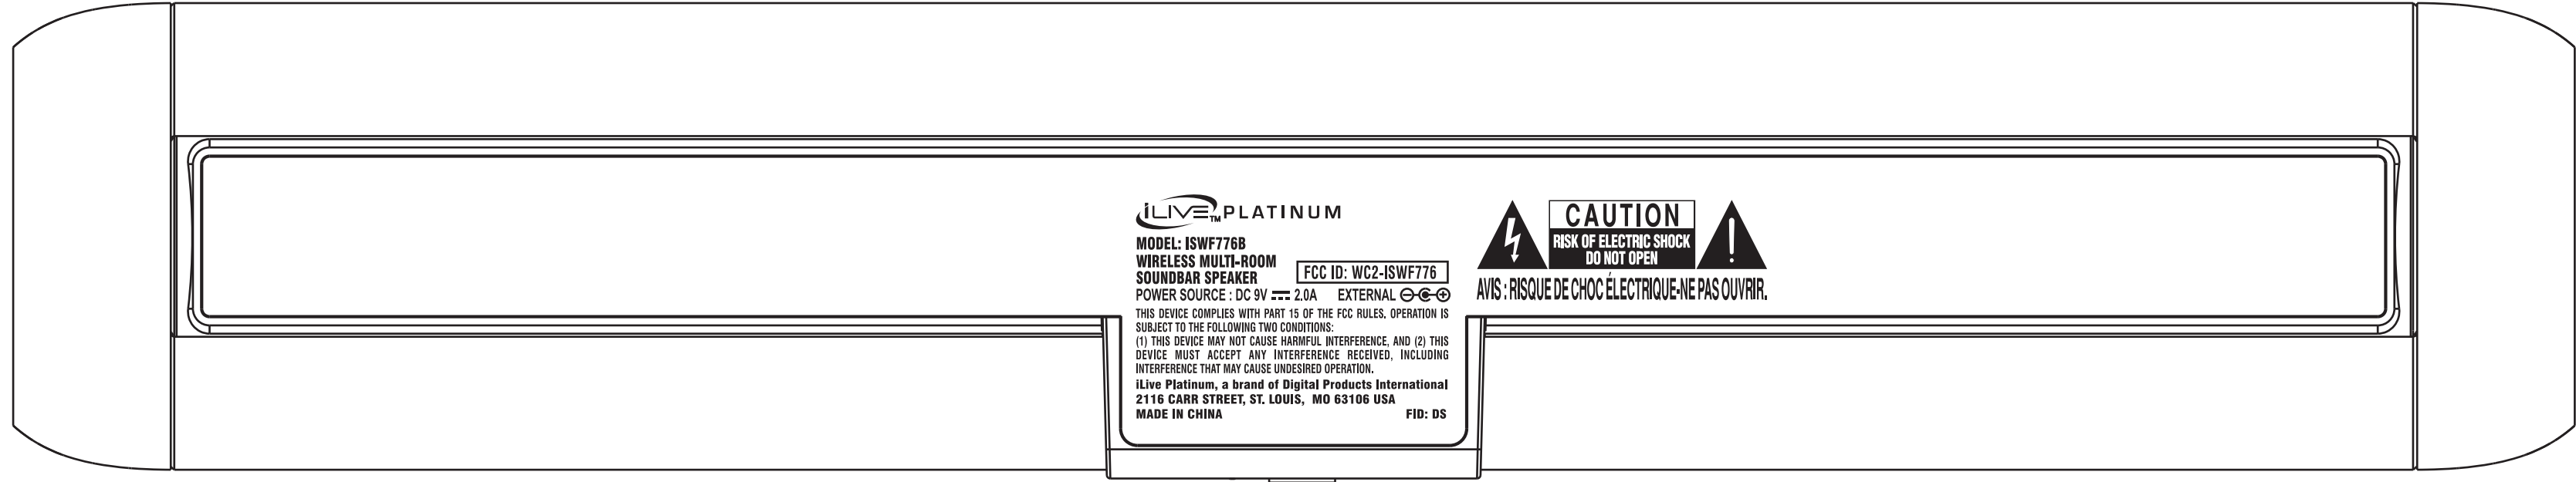

MODEL : ISWF776B
BRAND : iLIVE PLATINUM
ITEM : RATING
DATE : FEBRUARY 19, 2016

iLIVE™ PLATINUM
MODEL: ISWF776B
WIRELESS MULTI-ROOM
SOUNDBAR SPEAKER **FCC ID: WC2-ISWF776**
POWER SOURCE : DC 9V  2.0A EXTERNAL 
THIS DEVICE COMPLIES WITH PART 15 OF THE FCC RULES. OPERATION IS SUBJECT TO THE FOLLOWING TWO CONDITIONS:
(1) THIS DEVICE MAY NOT CAUSE HARMFUL INTERFERENCE, AND (2) THIS DEVICE MUST ACCEPT ANY INTERFERENCE RECEIVED, INCLUDING INTERFERENCE THAT MAY CAUSE UNDESIRED OPERATION.
iLive Platinum, a brand of Digital Products International
2116 CARR STREET, ST. LOUIS, MO 63106 USA
MADE IN CHINA **FID: DS**

 **CAUTION** 
RISK OF ELECTRIC SHOCK
DO NOT OPEN
AVIS : RISQUE DE CHOC ÉLECTRIQUE-NE PAS OUVRIR.

BOTTOM VIEW PANEL