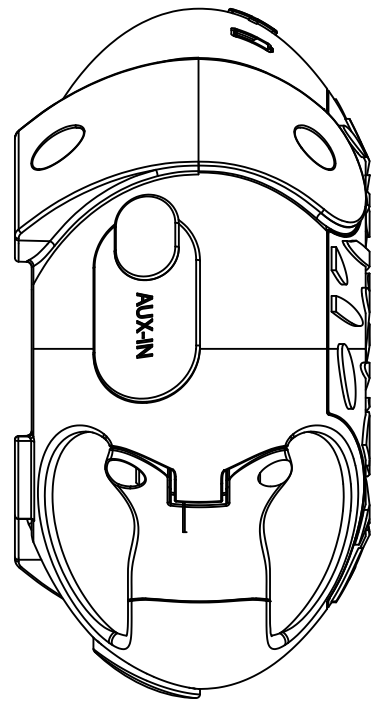

Content print PANTONE 421C

*jam*  
Xterior wireless speaker  
Model No.: HX-P480  
Input: 5V === 1000mA  
FCC ID: WC2-HXP480  
IC: 8300A-HXP480  
Made in China

*jam*

Content print BLACK