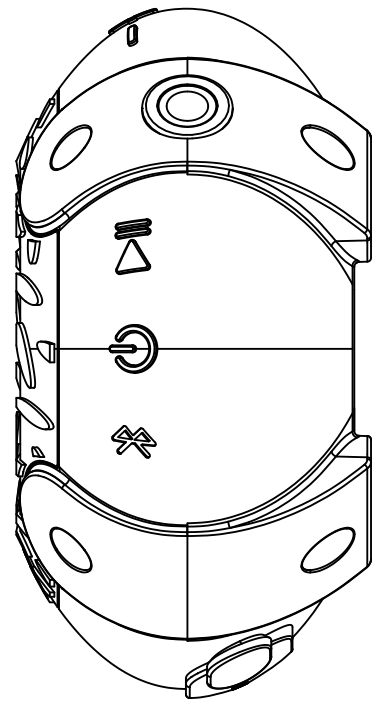

Content print PANTONE 421C

*jam*  
Xterior wireless speaker  
Model No.: HX-P480  
Input: 5V === 1000mA  
FCC ID: WC2-HXP480  
IC: 8300A-HXP480  
Made in China

*jam*

Content print BLACK