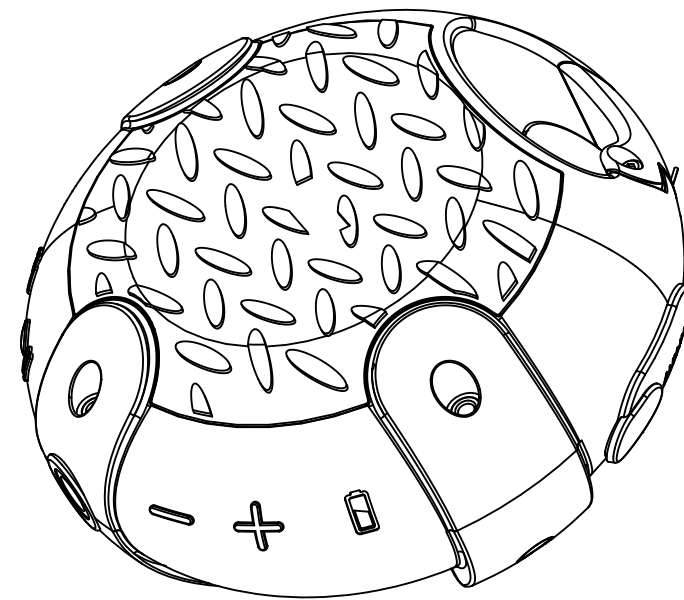

Content print PANTONE 421C

*jam*  
Xterior wireless speaker  
Model No.: HX-P480  
Input: 5V === 1000mA  
FCC ID: WC2-HXP480  
IC: 8300A-HXP480  
Made in China

*jam*

Content print BLACK