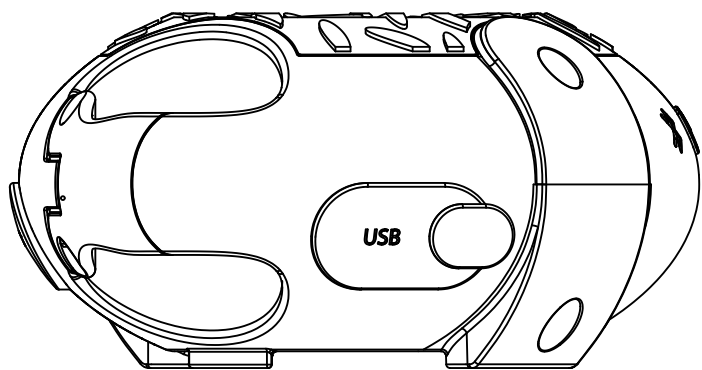

Content print PANTONE 421C

*jam*  
Xterior wireless speaker  
Model No.: HX-P480  
Input: 5V === 1000mA  
FCC ID: WC2-HXP480  
IC: 8300A-HXP480  
Made in China

*jam*

Content print BLACK