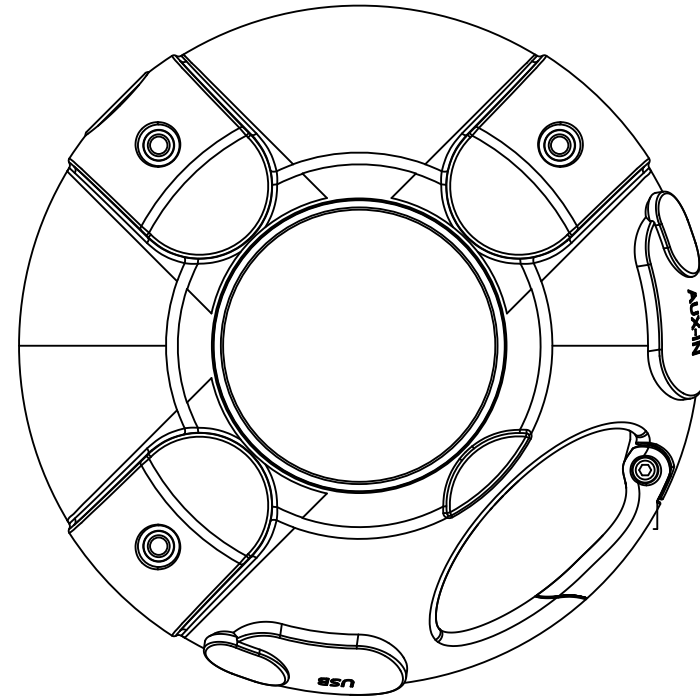

Content print PANTONE 421C

*jam*  
Xterior wireless speaker  
Model No.: HX-P480  
Input: 5V === 1000mA  
FCC ID: WC2-HXP480  
IC: 8300A-HXP480  
Made in China

*jam*

Content print BLACK