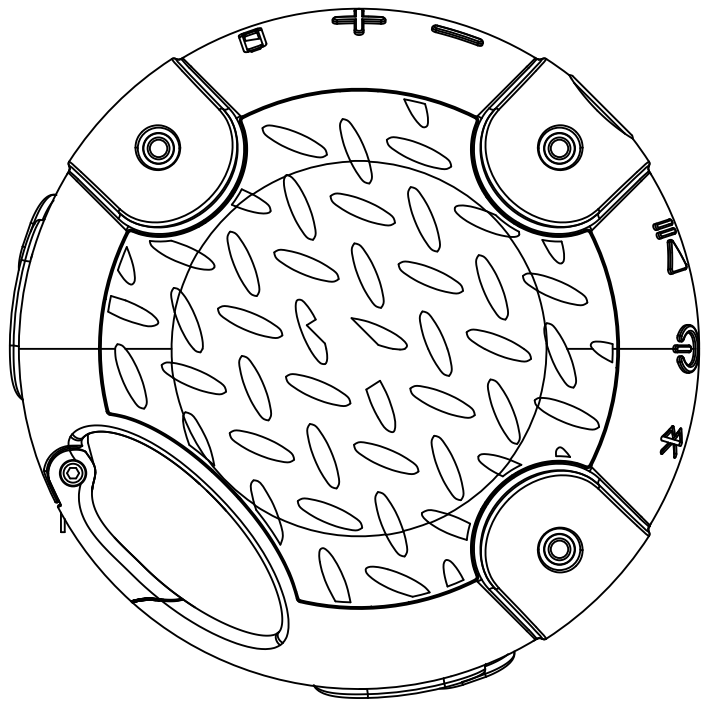

Content print PANTONE 421C

*jam*  
Xterior wireless speaker  
Model No.: HX-P480  
Input: 5V === 1000mA  
FCC ID: WC2-HXP480  
IC: 8300A-HXP480  
Made in China

*jam*

Content print BLACK