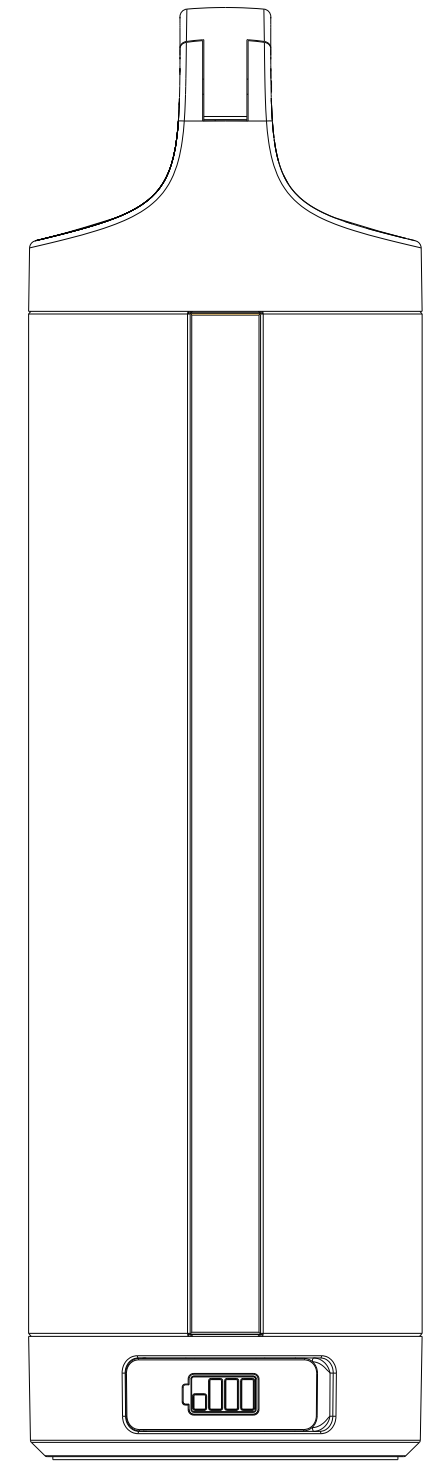

CONTENT SILKSCREEN PANTONE 10396C

HMDX 4.0mm

20.9mm

LOGO SILKSCREEN PANTONE 10396C

CONTENT SILKSCREEN PANTONE 10396C