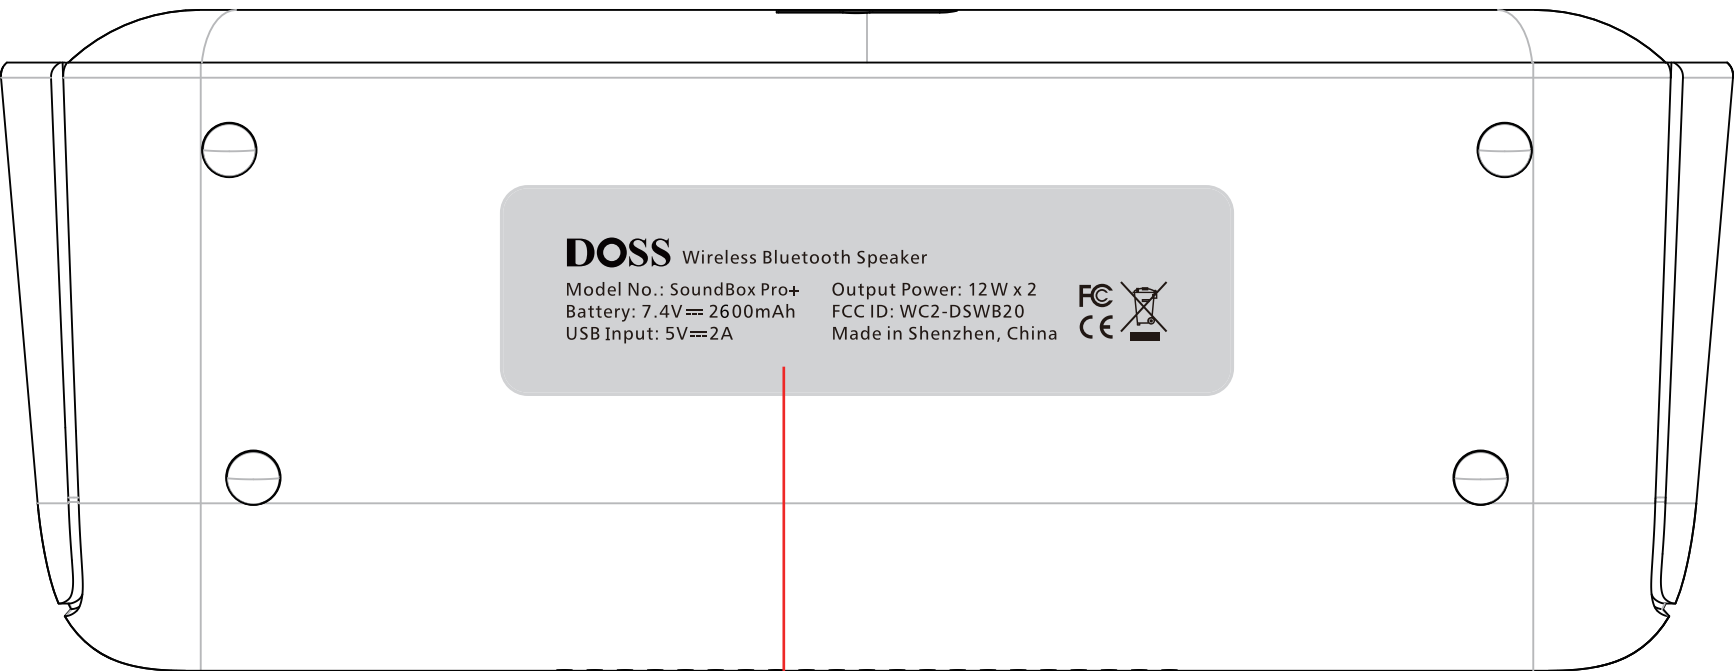

Nameplate size : 97X28MM

DOSS Wireless Bluetooth Speaker
Model No.: SoundBox Pro+ Output Power: 12W x 2
Battery: 7.4V \approx 2600mAh FCC ID: WC2-DSWB20
USB Input: 5V \approx 2A Made in Shenzhen, China

FC ~~FC~~
CE ~~CE~~

Speaker size : 229MM* 87MM*85MM

DOSS Wireless Bluetooth Speaker
Model No.: SoundBox Pro+ Output Power: 12W x 2
Battery: 7.4V \approx 2600mAh FCC ID: WC2-DSWB20
USB Input: 5V \approx 2A Made in Shenzhen, China

FC ~~FC~~
CE ~~CE~~

Label location