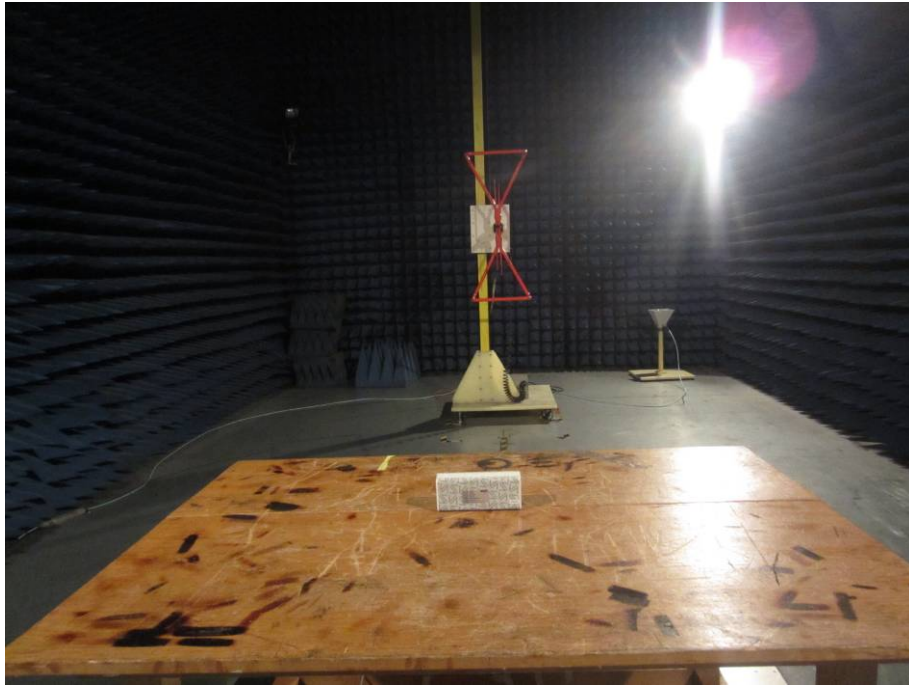

RADIO FREQUENCY

AC POWER LINE CONDUCTED EMISSION

RADIATED EMISSION TEST SETUP (30 MHz to 1 GHz) FROM 1M-HEIGHT TEST TABLE

RADIATED EMISSION TEST SETUP (ABOVE 1 GHz) FROM 1.5M-HEIGHT TEST TABLE

1.5M-HEIGHT TEST TABLE FOR RADIATED EMISSION TEST SETUP (ABOVE 1 GHz)