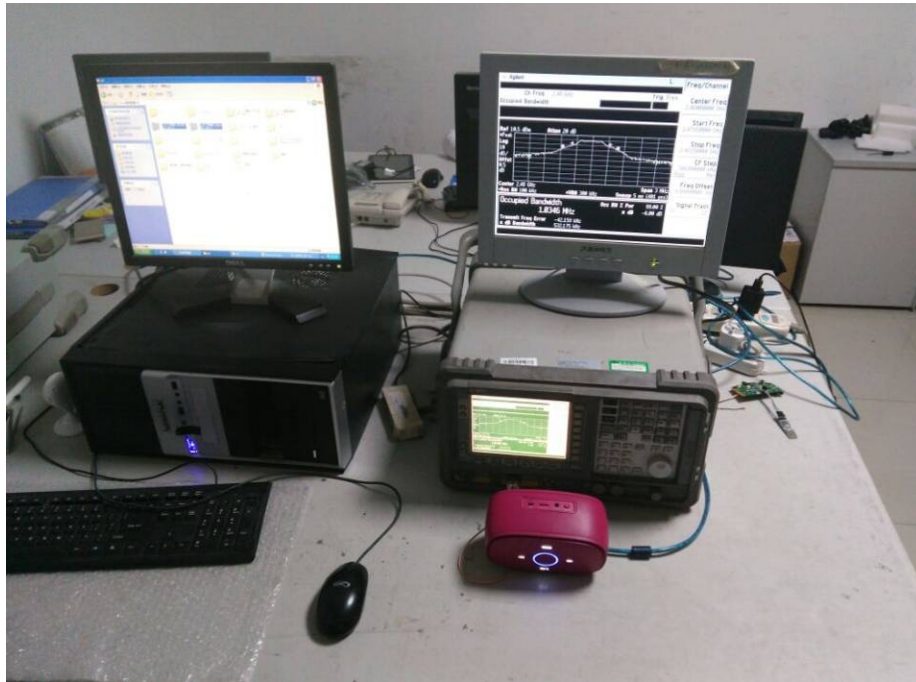

RADIO FREQUENCY

AC POWER LINE CONDUCTED EMISSION

RADIATED EMISSION TEST SETUP (30 MHz to 1 GHz) FROM 1M-HEIGHT TEST TABLE

RADIATED EMISSION TEST SETUP (ABOVE 1 GHz) FROM 1.5M-HEIGHT TEST TABLE

Model No.: DS-1682

1.5M-HEIGHT TEST TABLE FOR RADIATED EMISSION TEST SETUP (ABOVE 1 GHz)