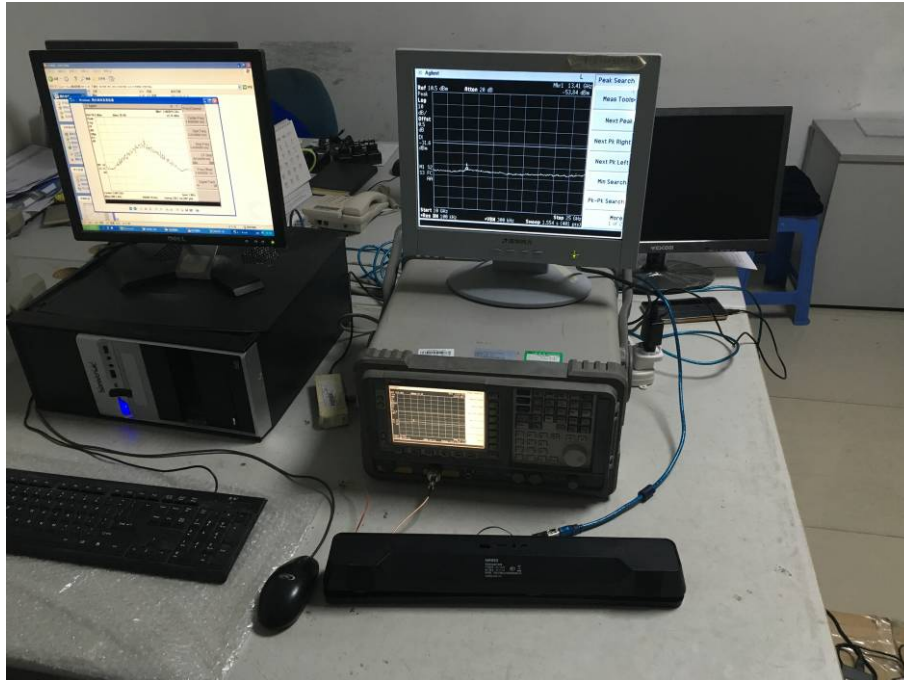

RADIO FREQUENCY

AC POWER LINE CONDUCTED EMISSION

RADIATED EMISSION TEST SETUP (30 MHz to 1 GHz) FROM 1M-HEIGHT TEST TABLE

RADIATED EMISSION TEST SETUP (ABOVE 1 GHz) FROM 1.5M-HEIGHT TEST TABLE

1.5M-HEIGHT TEST TABLE FOR RADIATED EMISSION TEST SETUP (ABOVE 1 GHz)