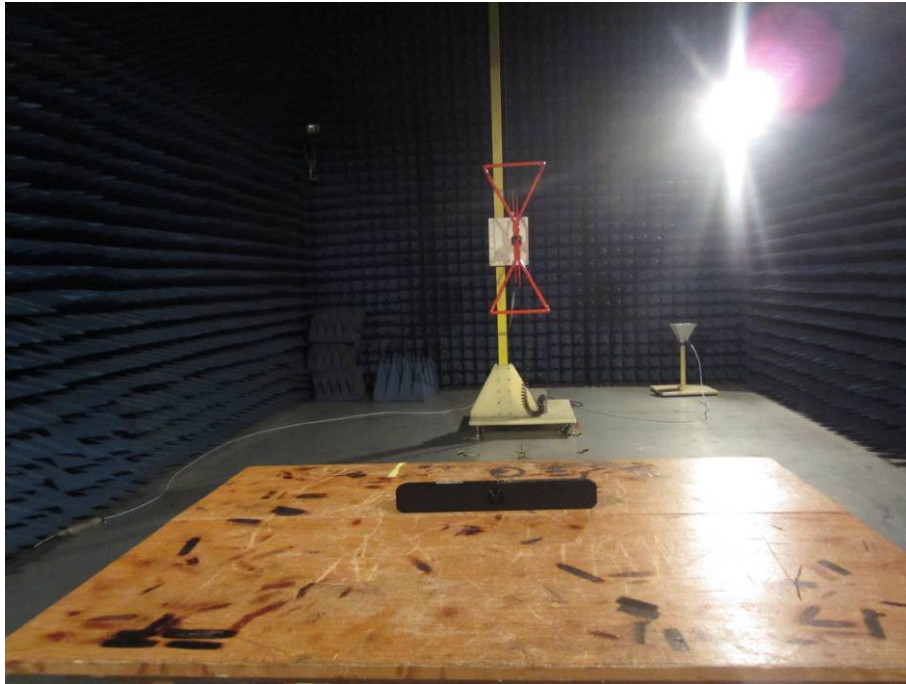

RADIO FREQUENCY

AC POWER LINE CONDUCTED EMISSION

RADIATED EMISSION TEST SETUP (30 MHz to 1 GHz) FROM 1M-HEIGHT TEST TABLE

RADIATED EMISSION TEST SETUP (ABOVE 1 GHz) FROM 1.5M-HEIGHT TEST TABLE

1.5M-HEIGHT TEST TABLE FOR RADIATED EMISSION TEST SETUP (ABOVE 1 GHz)